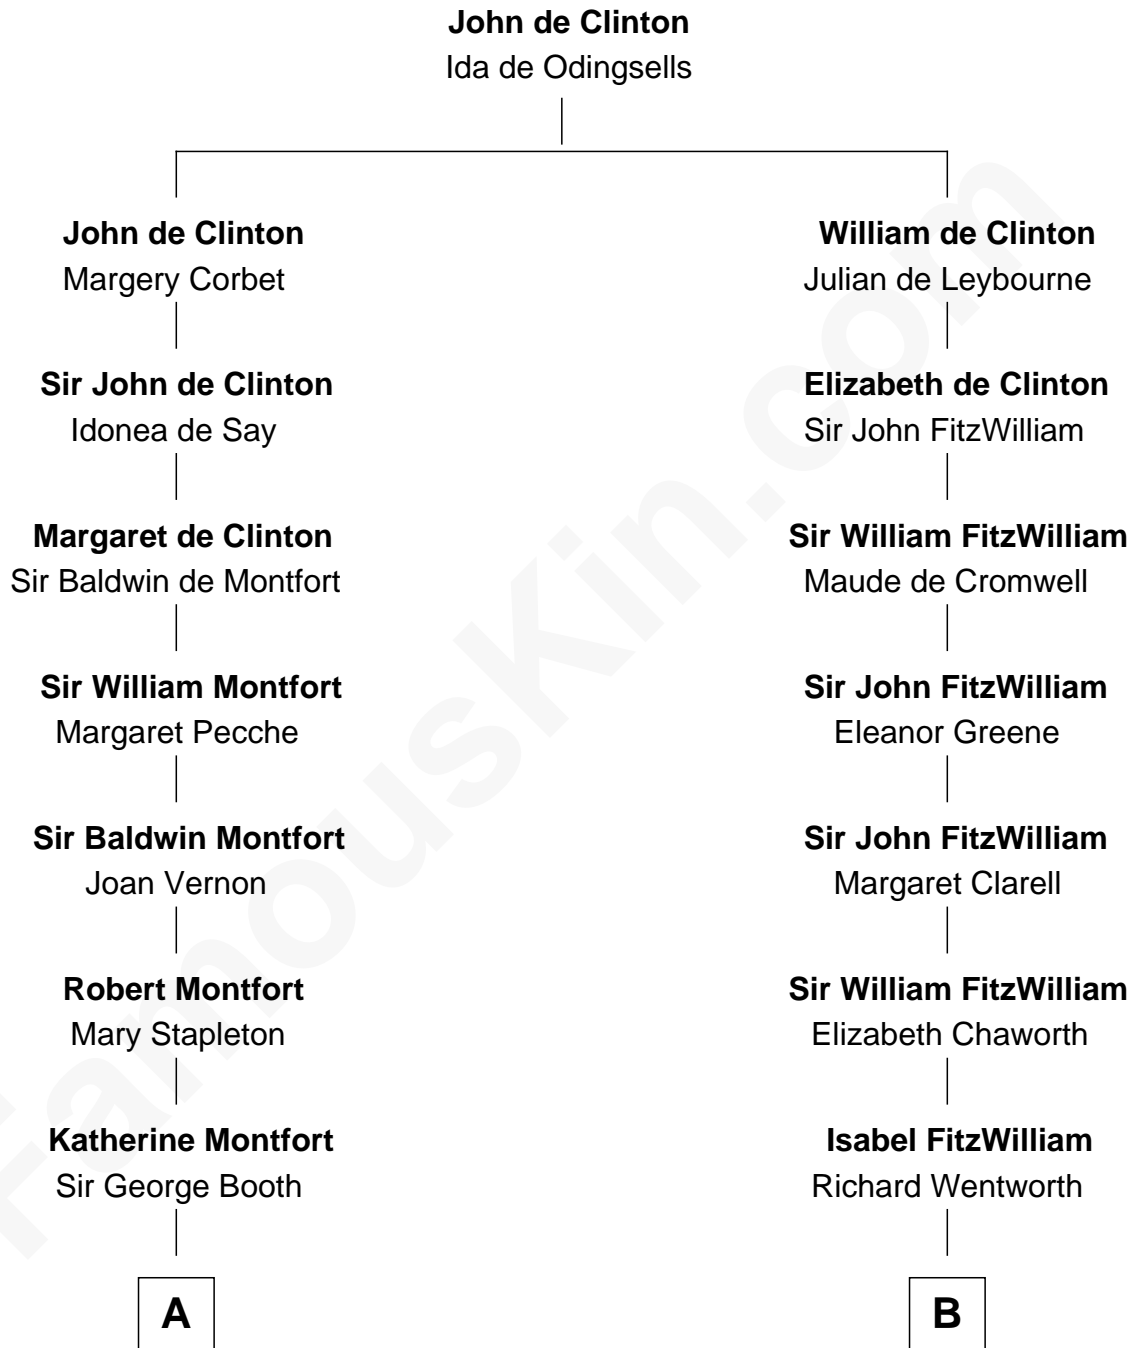

FamousKin.com

Relationship Chart of

Stephen A. Douglas

Participated in Lincoln-Douglas Debates

18th cousin 1 time removed of

Horace Gray

U.S. Supreme Court Justice

FamousKin.com