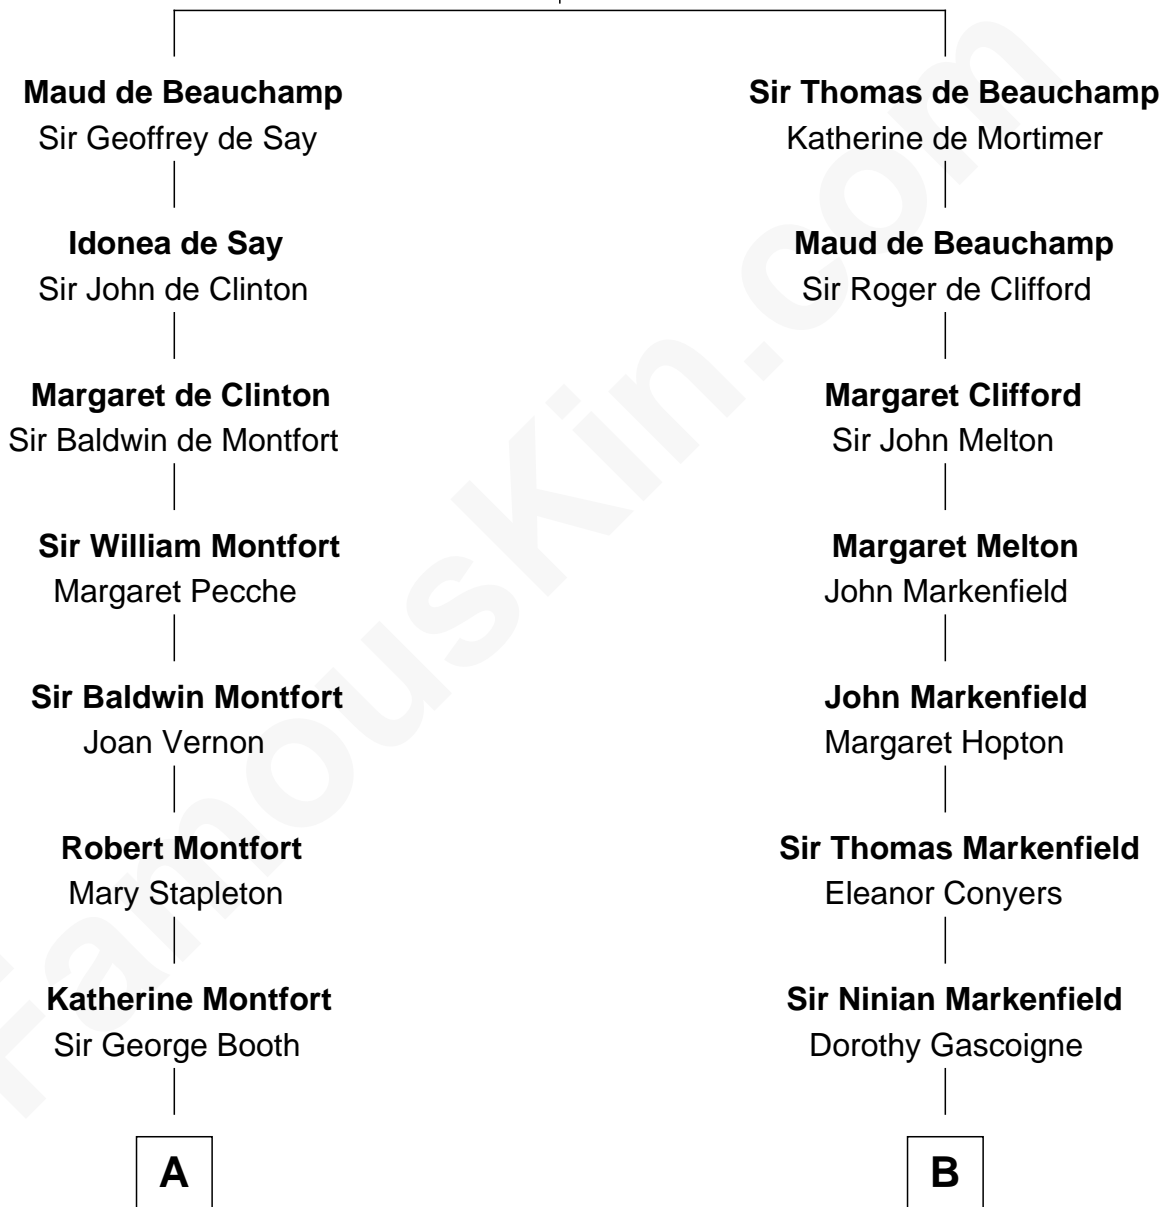

FamousKin.com

Relationship Chart of

Stephen A. Douglas

Participated in Lincoln-Douglas Debates

18th cousin of

Horace Gray

U.S. Supreme Court Justice

Guy de Beauchamp

Alice de Toeni

C

Sarah Fiske
Dr. Stephen Arnold Douglass

Stephen A. Douglas
The Lincoln-Douglas Debates

D

Horace Gray
Harriet Upham

Horace Gray
U.S. Supreme Court Justice

FamousKin.com