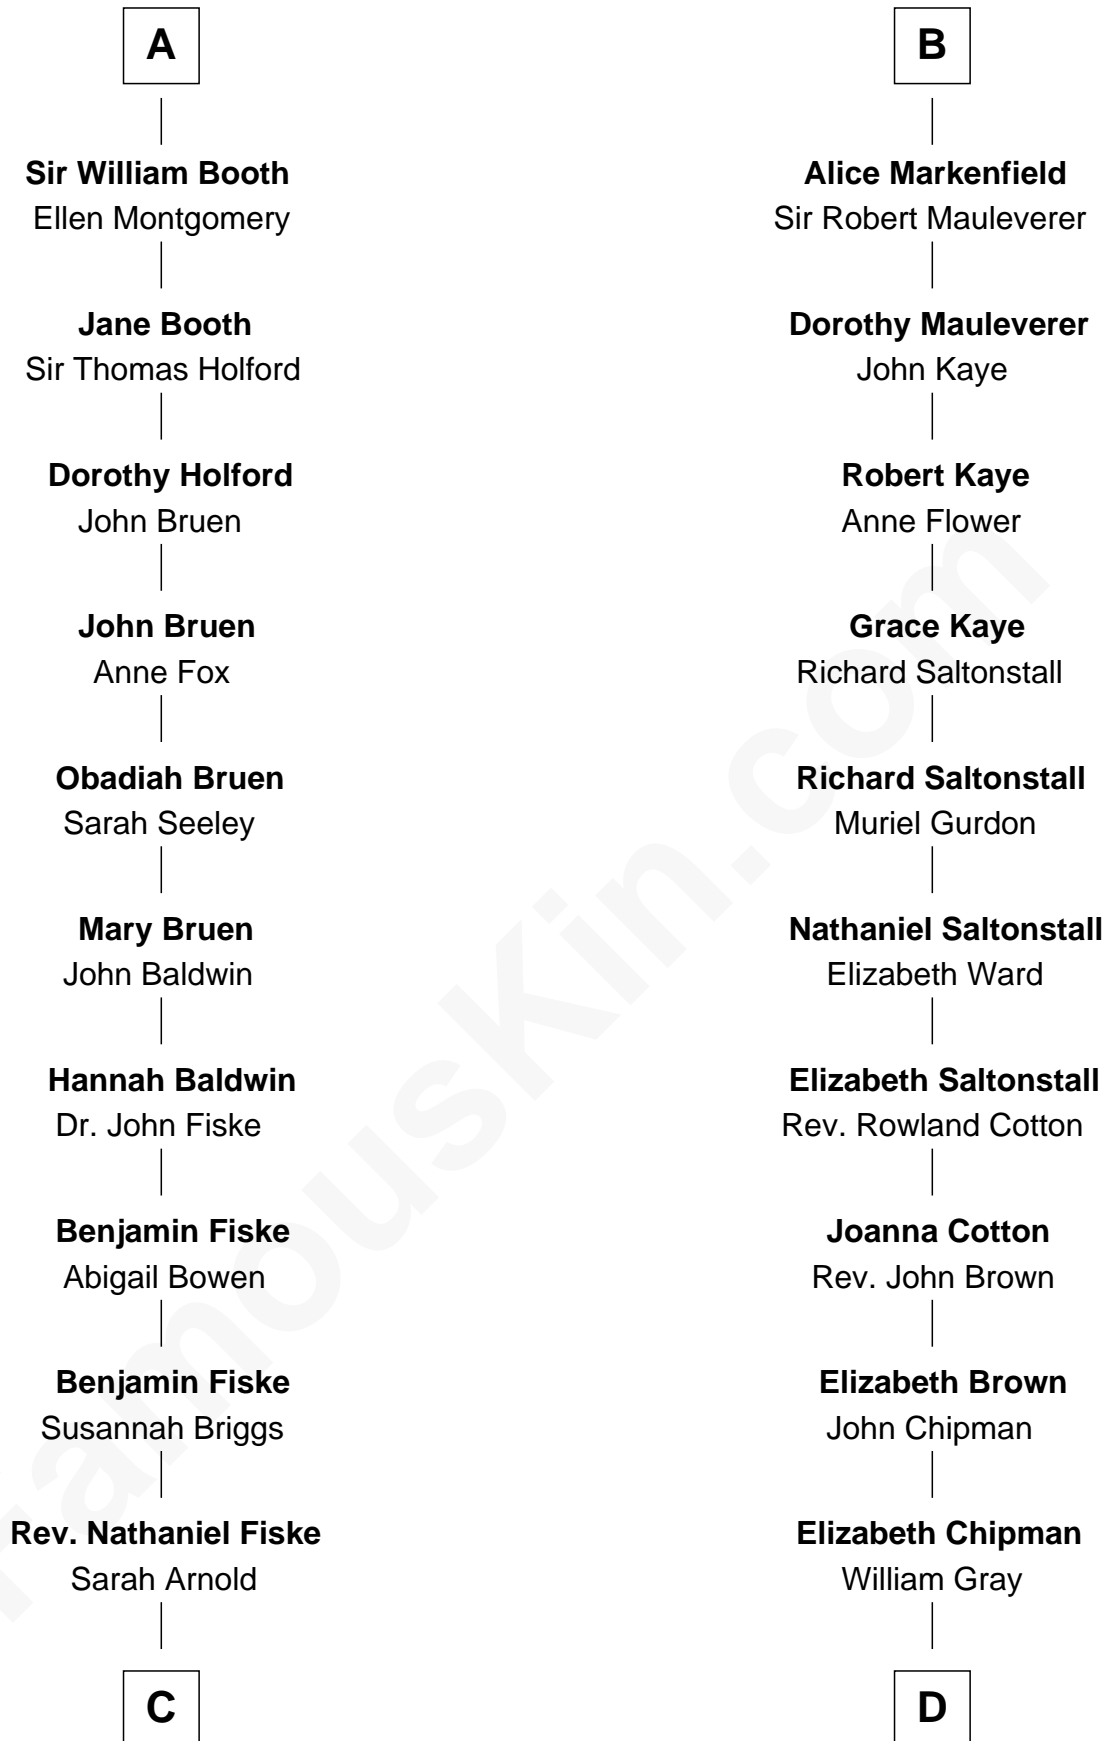

FamousKin.com

Relationship Chart of

Stephen A. Douglas

Participated in Lincoln-Douglas Debates

18th cousin of

Horace Gray

U.S. Supreme Court Justice

Guy de Beauchamp

Alice de Toeni

C

Sarah Fiske
Dr. Stephen Arnold Douglass

Stephen A. Douglas
The Lincoln-Douglas Debates

D

Horace Gray
Harriet Upham

Horace Gray
U.S. Supreme Court Justice

FamousKin.com