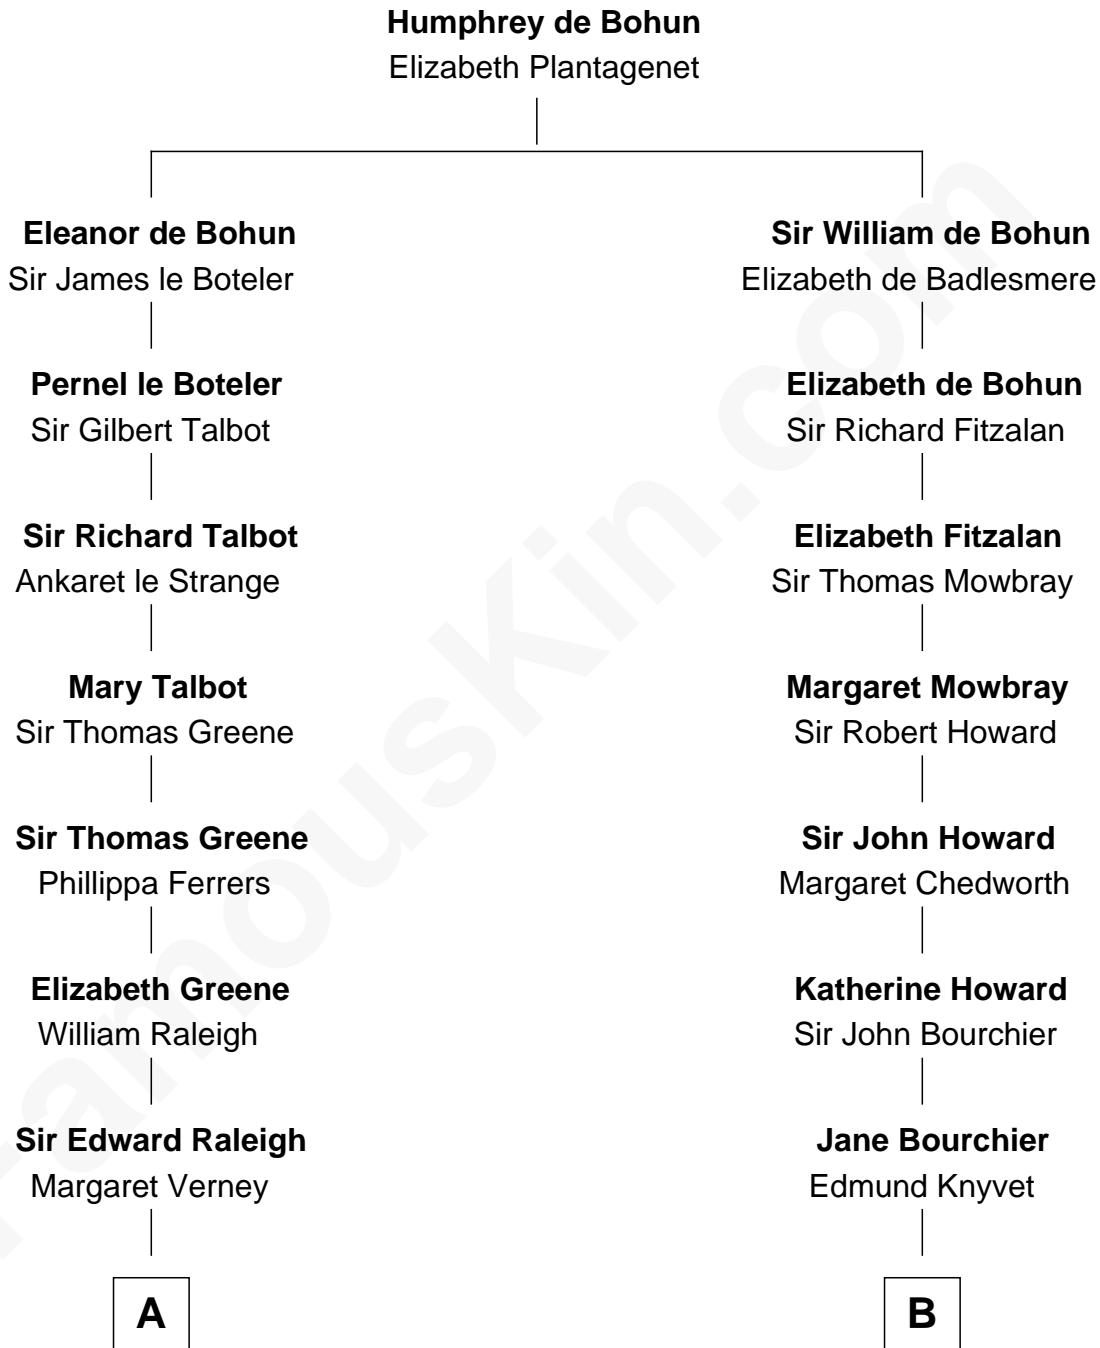

FamousKin.com

Relationship Chart of

Stephen A. Douglas

Participated in Lincoln-Douglas Debates

17th cousin 2 times removed of

Horace Gray

U.S. Supreme Court Justice

C

Martha Arnold
Benajah Douglass

Dr. Stephen Arnold Douglass
Sarah Fiske

Stephen A. Douglas
The Lincoln-Douglas Debates

FamousKin.com