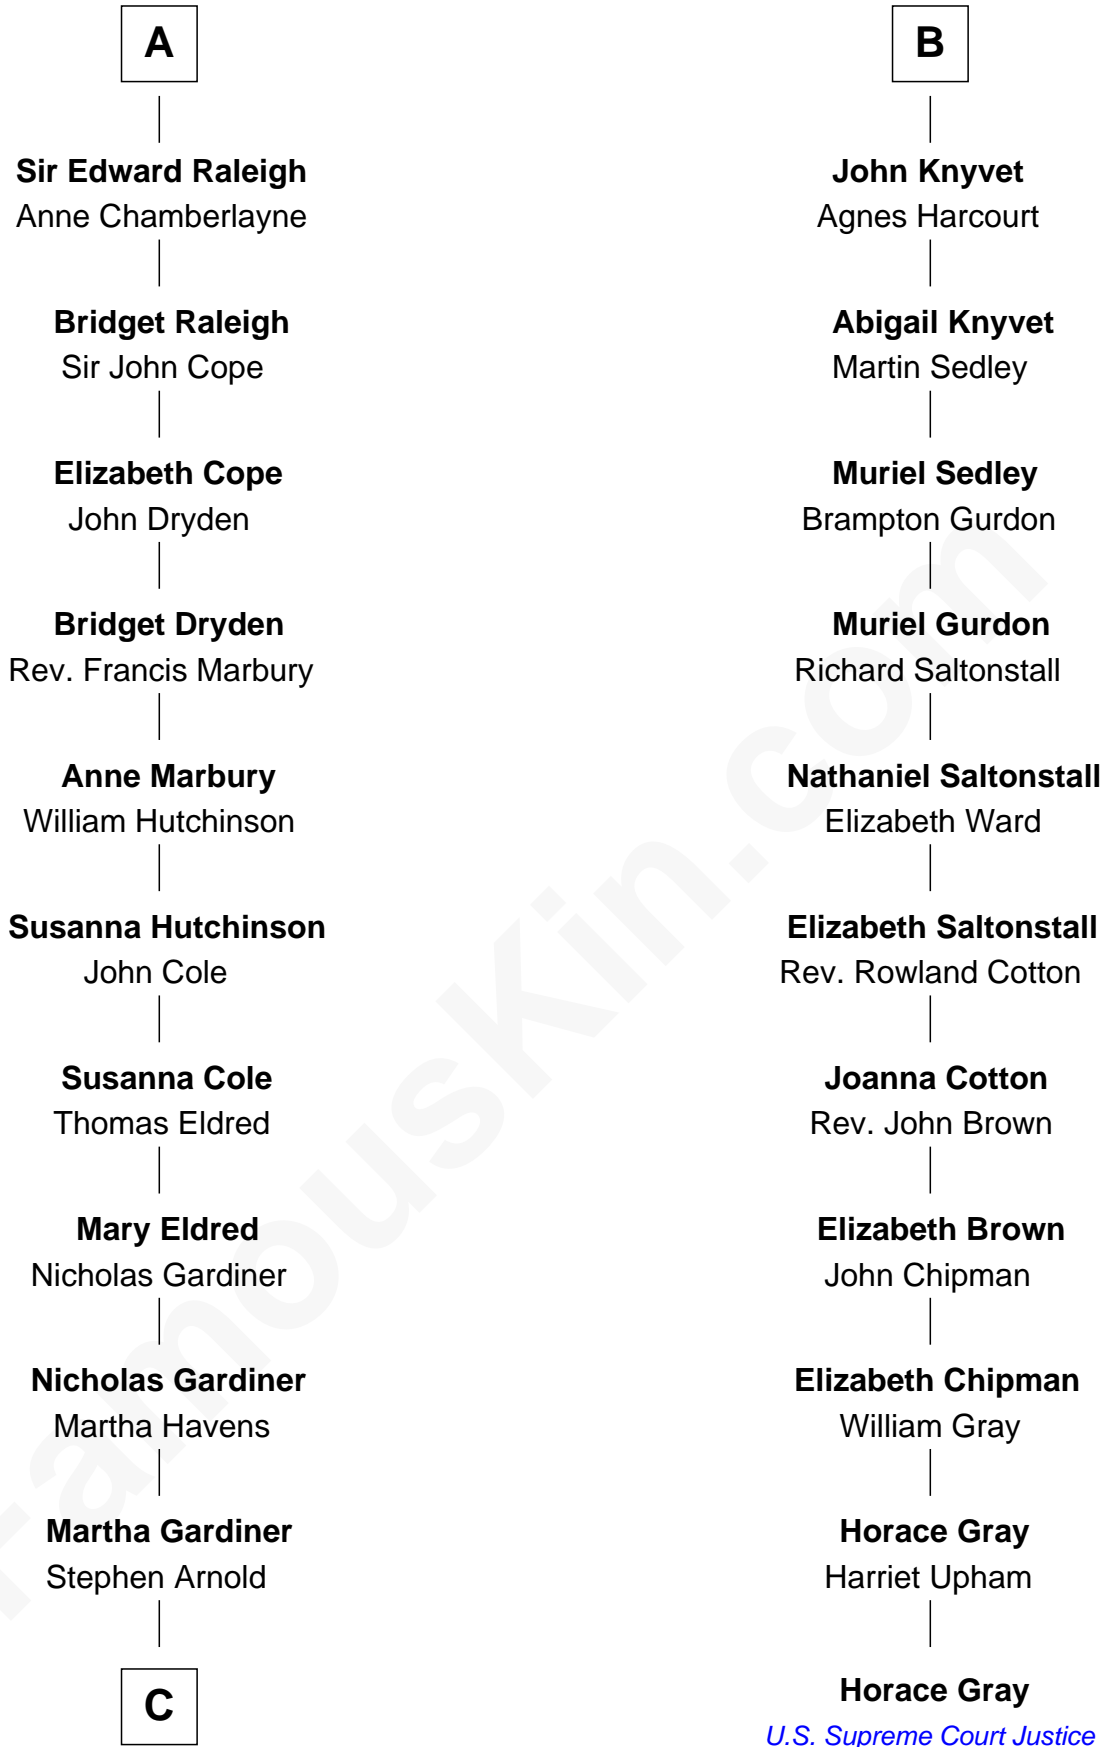

FamousKin.com

Relationship Chart of

Stephen A. Douglas

Participated in Lincoln-Douglas Debates

17th cousin 2 times removed of

Horace Gray

U.S. Supreme Court Justice

C

Martha Arnold
Benajah Douglass

Dr. Stephen Arnold Douglass
Sarah Fiske

Stephen A. Douglas
The Lincoln-Douglas Debates

FamousKin.com