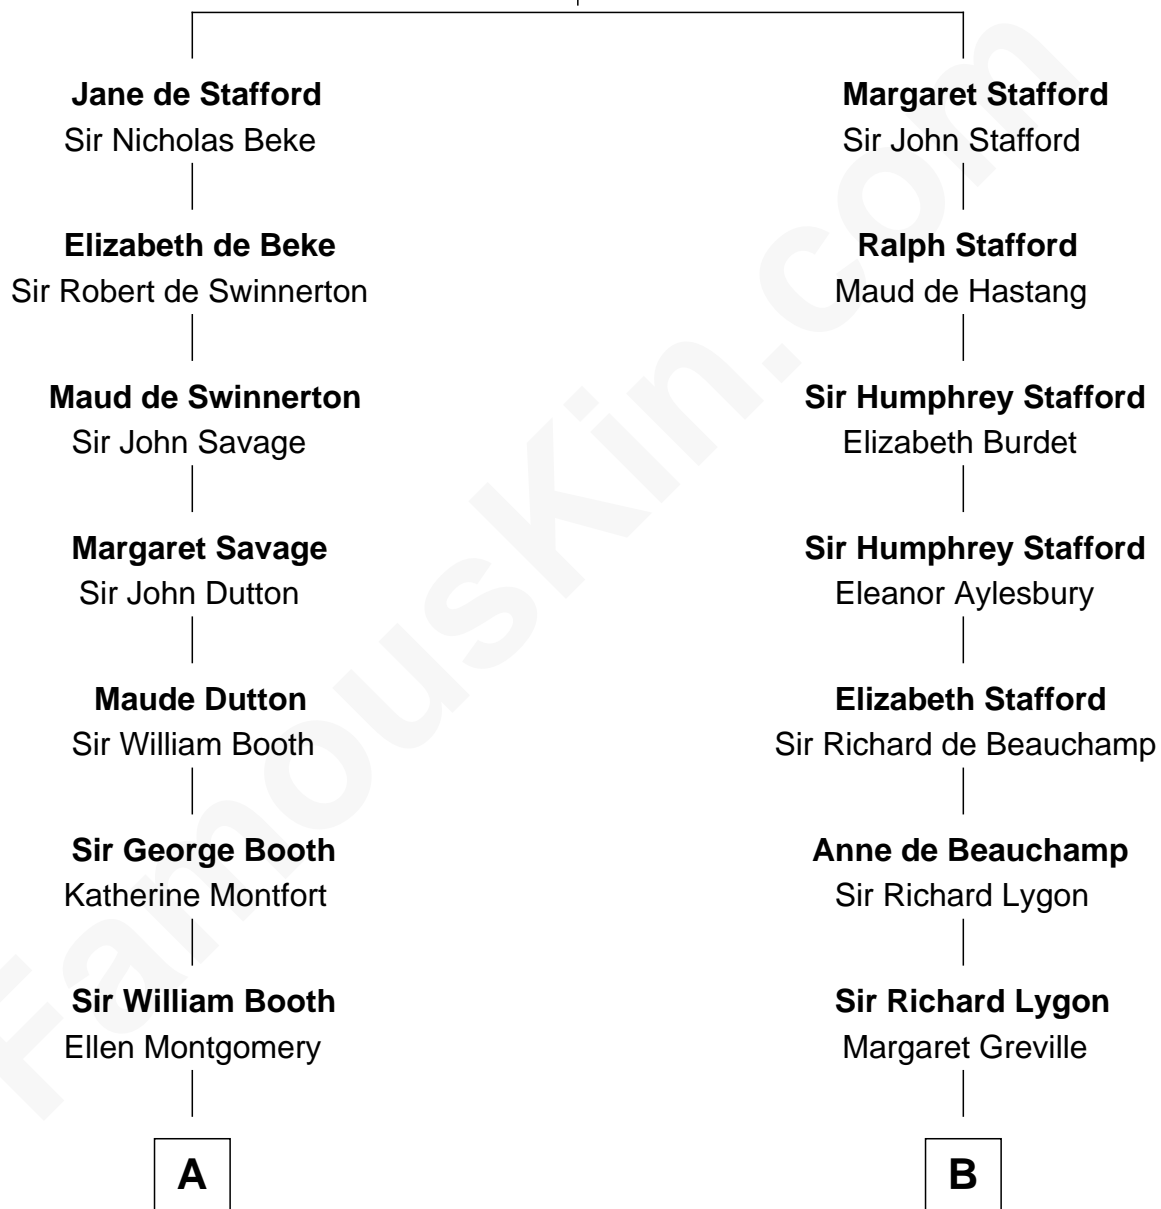

FamousKin.com

Relationship Chart of

Stephen A. Douglas

Participated in Lincoln-Douglas Debates

17th cousin 3 times removed of

General George S. Patton

U.S. Army - World War II

Katherine de Hastang

Ralph de Stafford

C

—
Susanna Thompson Thorton

Andrew Glassell

—
Susan Thornton Glassell

George Smith Patton

—
George Smith Patton

Ruth Wilson