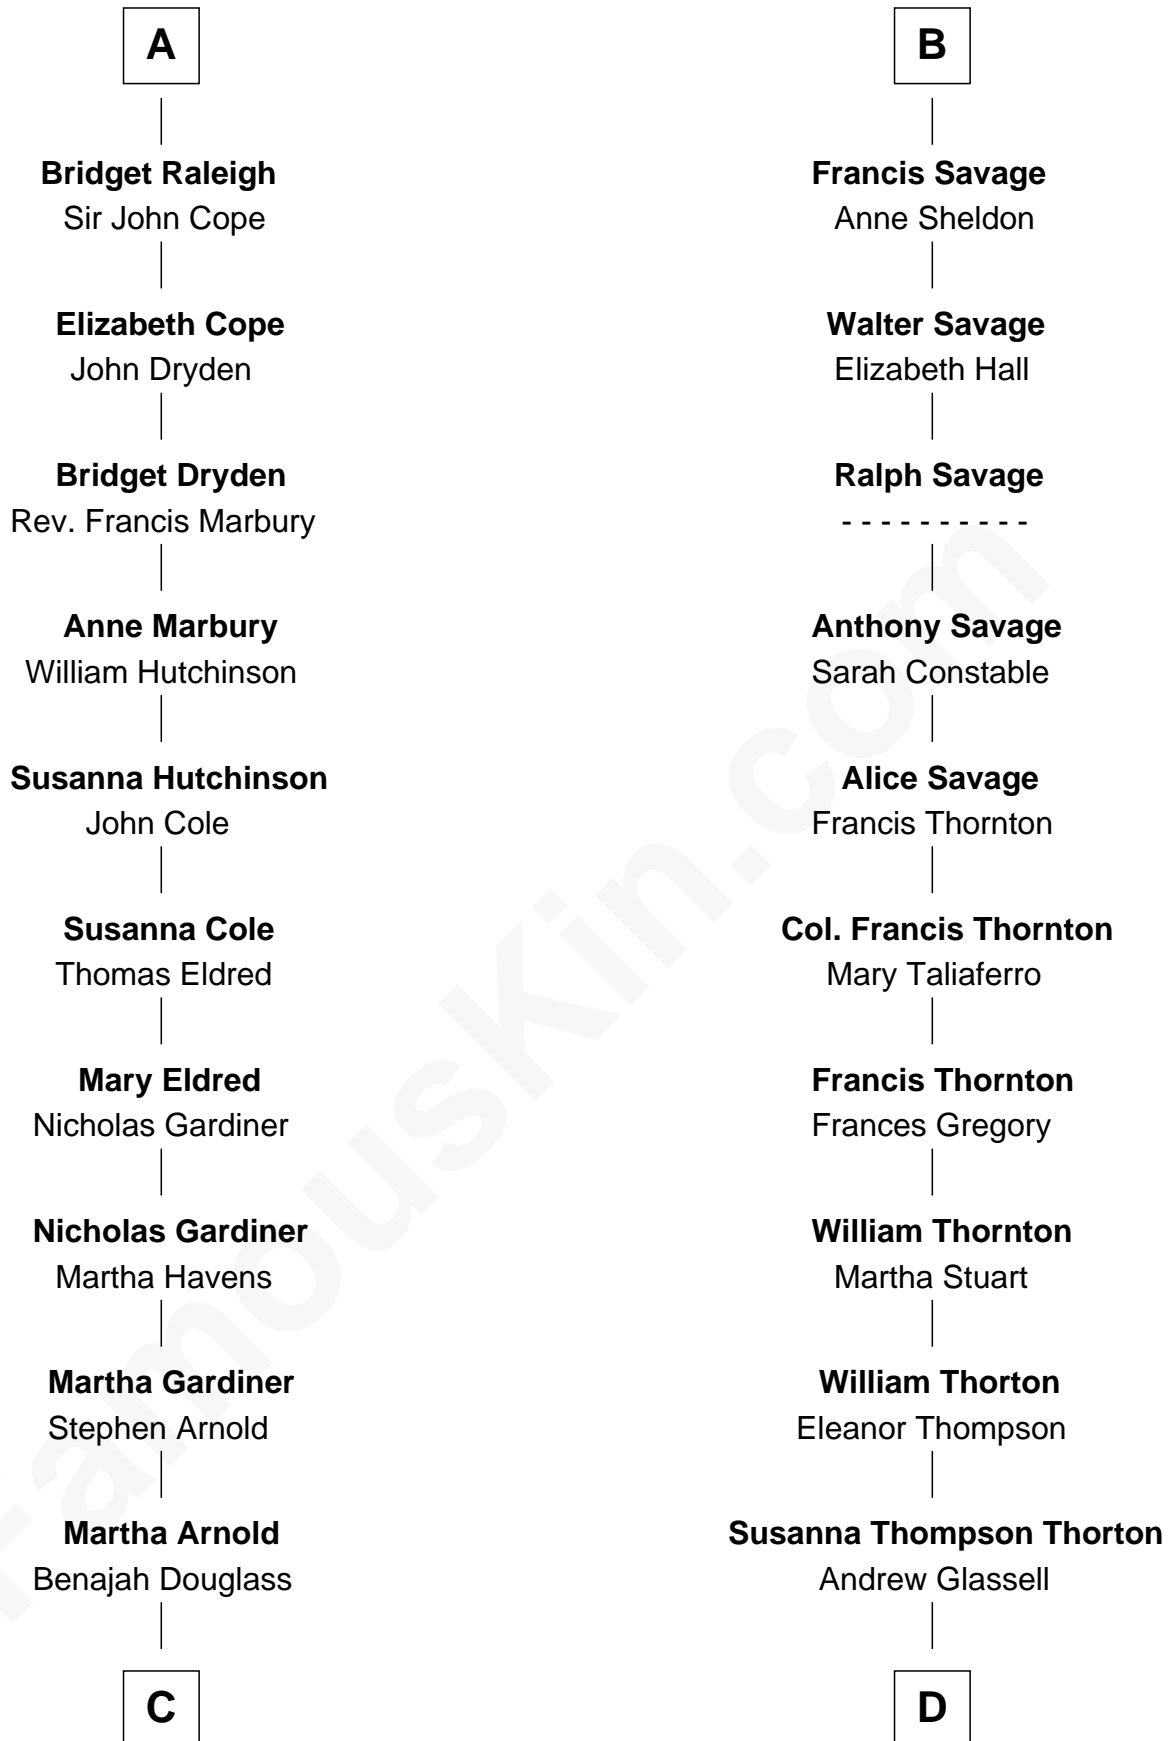

FamousKin.com

Relationship Chart of

Stephen A. Douglas

Participated in Lincoln-Douglas Debates

18th cousin 1 time removed of

General George S. Patton

U.S. Army - World War II

Edmund Fitzalan

Alice de Warenne

FamousKin.com