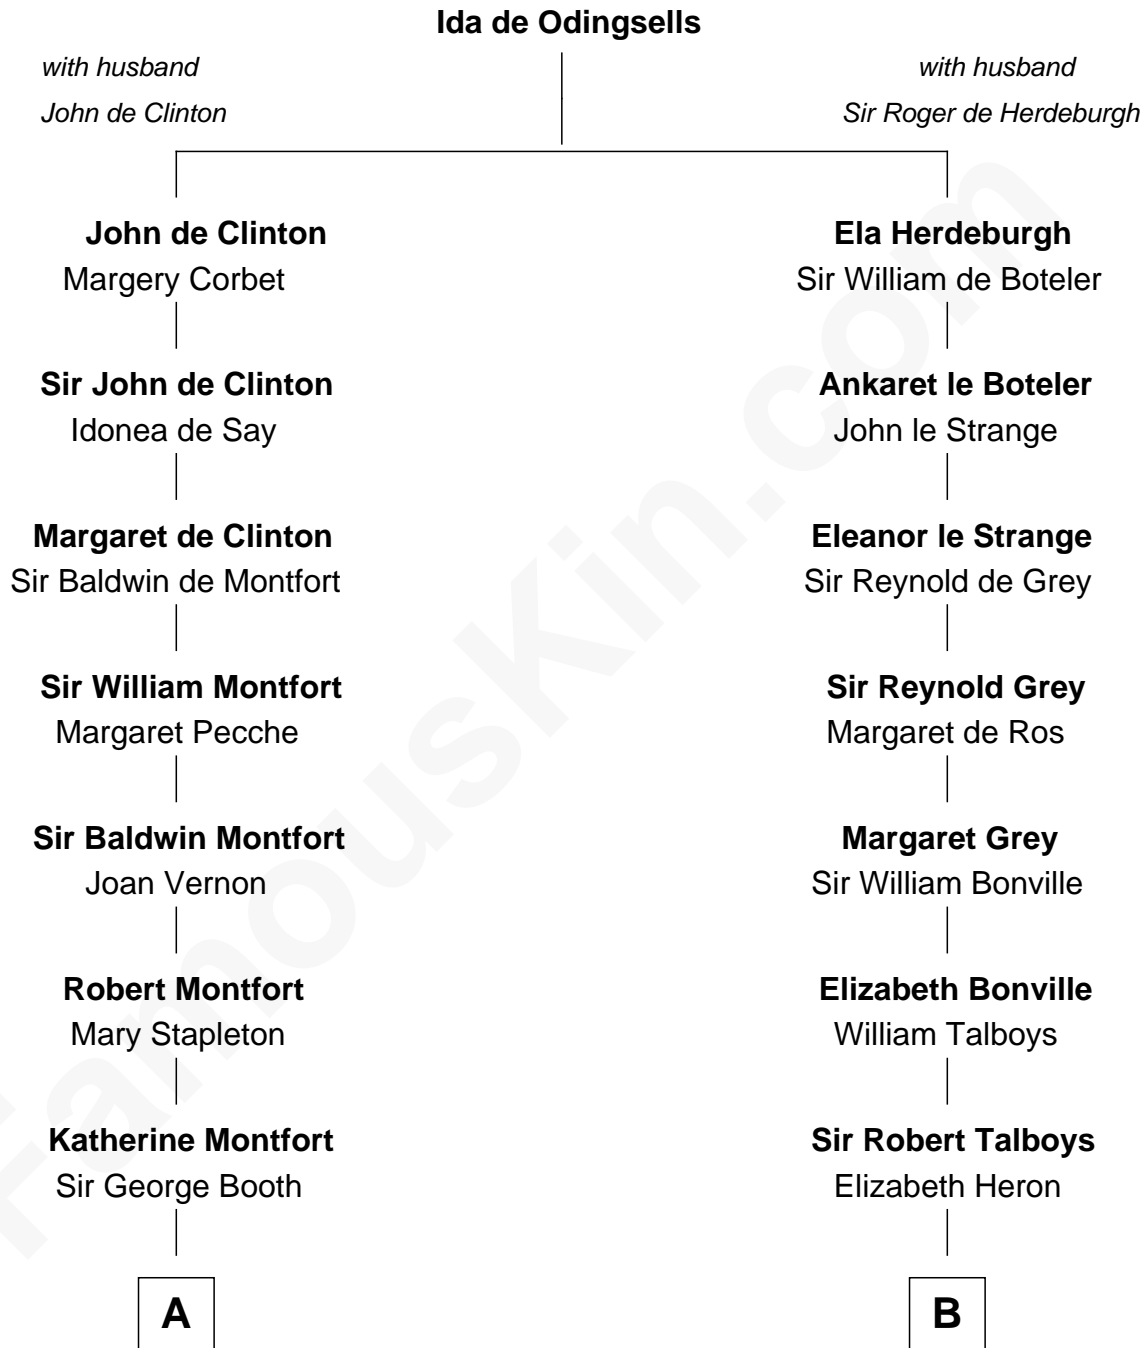

FamousKin.com

Relationship Chart of

Stephen A. Douglas

Participated in Lincoln-Douglas Debates

18th cousin 2 times removed of

General George S. Patton

U.S. Army - World War II

C

Sarah Fiske
Dr. Stephen Arnold Douglass

Stephen A. Douglas
The Lincoln-Douglas Debates

D

Susanna Thompson Thornton
Andrew Glassell

Susan Thornton Glassell
George Smith Patton

George Smith Patton
Ruth Wilson