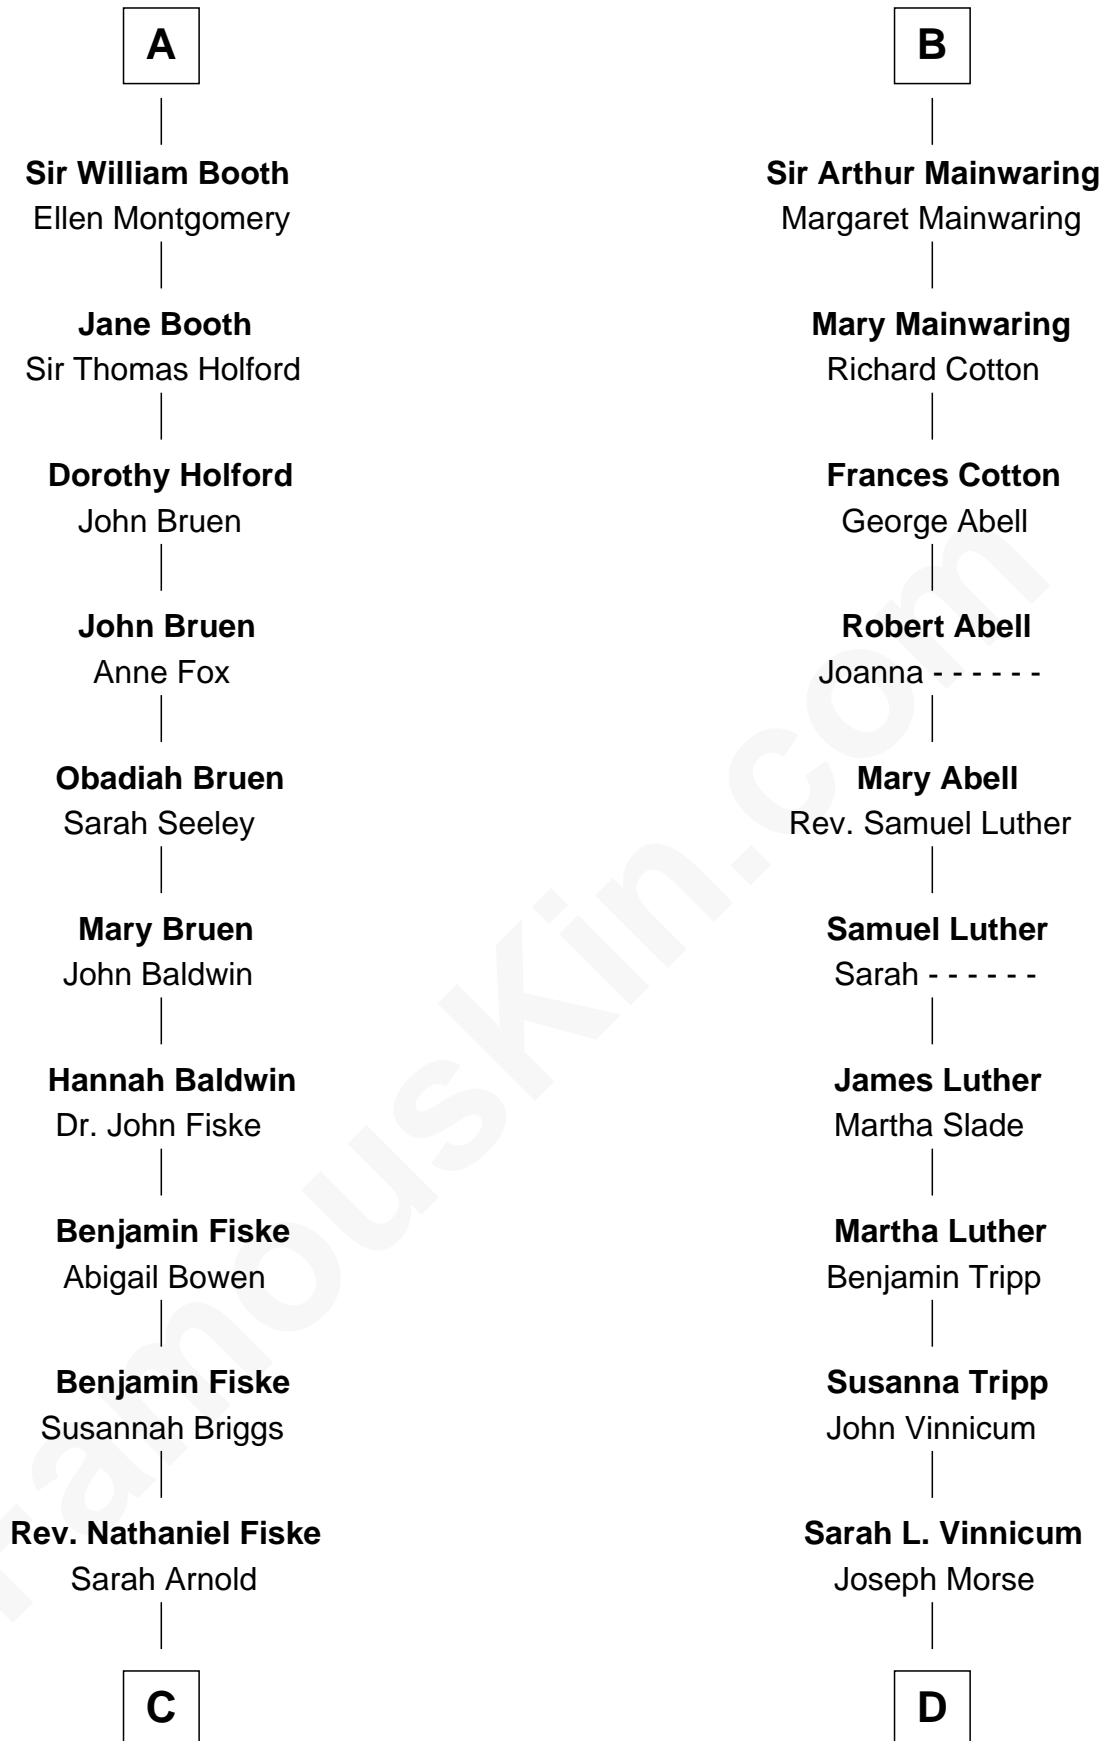

FamousKin.com

Relationship Chart of

Stephen A. Douglas

Participated in Lincoln-Douglas Debates

18th cousin 1 time removed of

Lizzie Borden

Accused Murderess

Guy de Beauchamp

Alice de Toeni

FamousKin.com