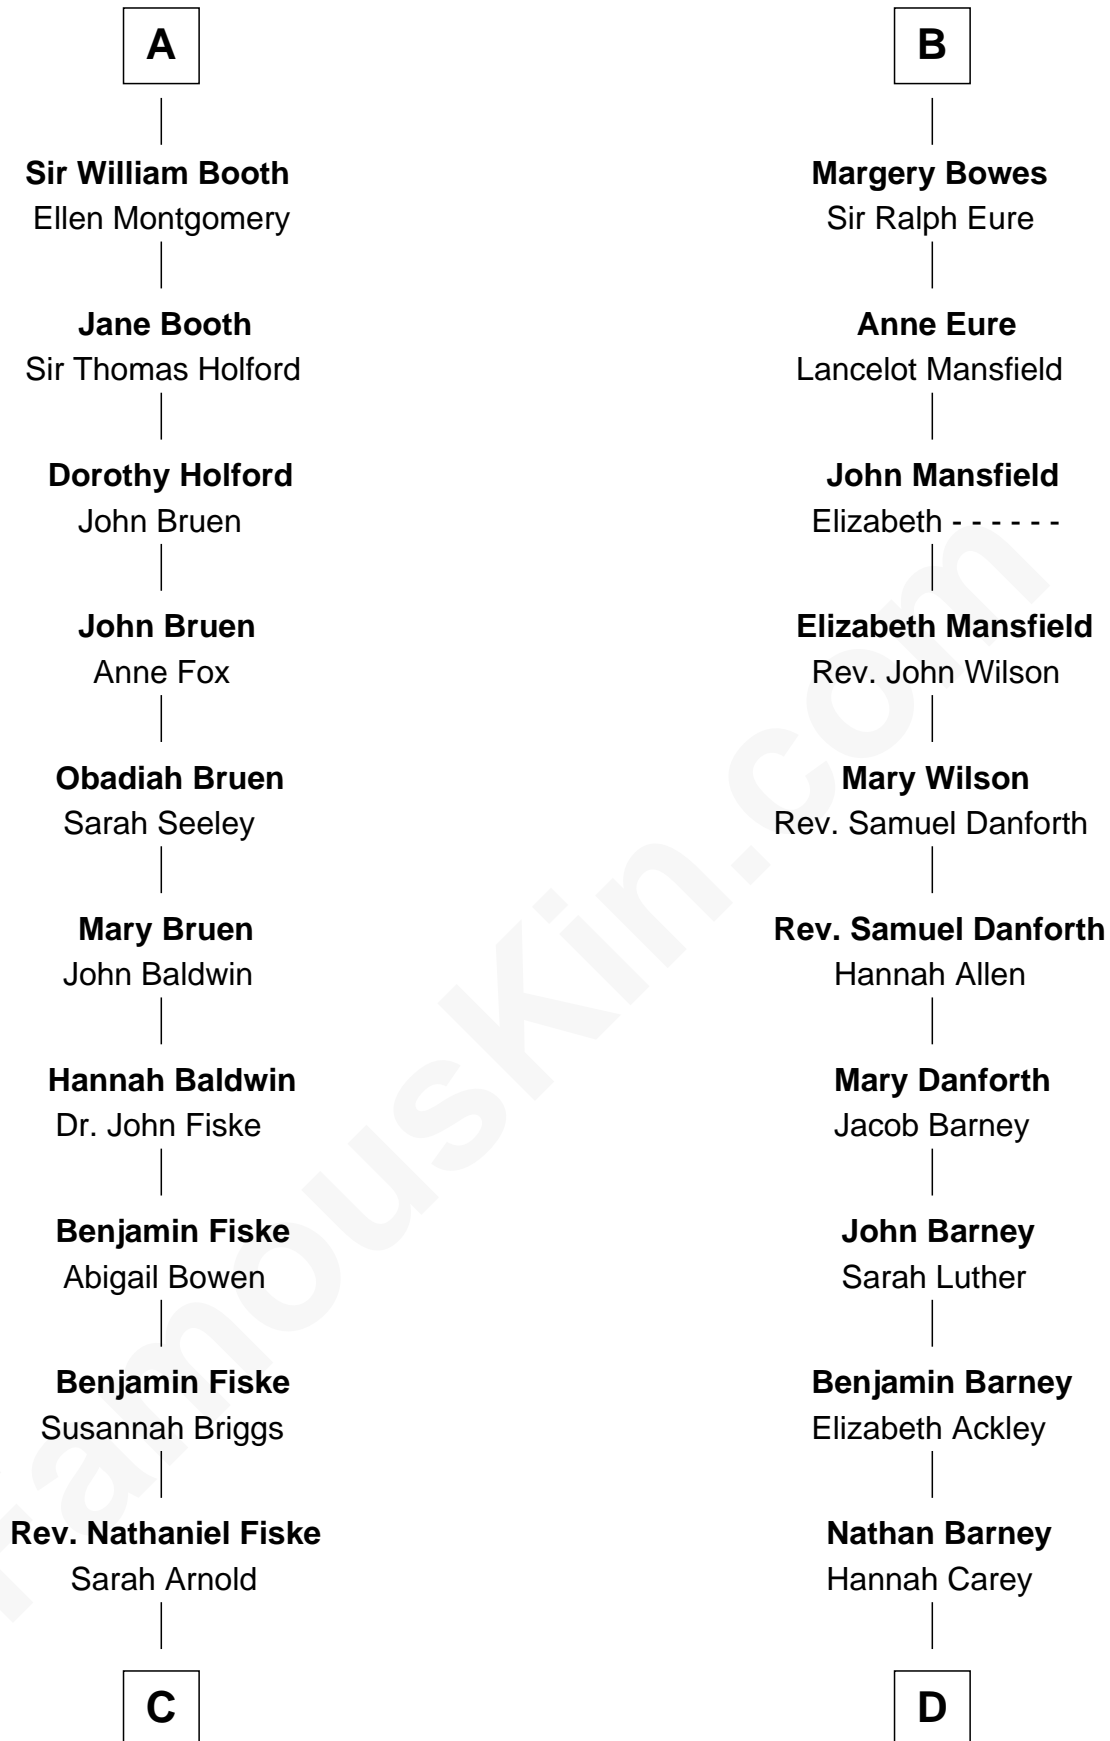

FamousKin.com

Relationship Chart of

Stephen A. Douglas

Participated in Lincoln-Douglas Debates

18th cousin 2 times removed of

Elizabeth Montgomery
TV Actress - "Bewitched"

Guy de Beauchamp

Alice de Toeni

C

Sarah Fiske
Dr. Stephen Arnold Douglass

Stephen A. Douglas
The Lincoln-Douglas Debates

D

Nathan Barney
Mary A. Deverell

Mary Weed Barney
Henry Montgomery

Henry Montgomery
Elizabeth Bryan Allen

Elizabeth Montgomery
TV Actress - "Bewitched"