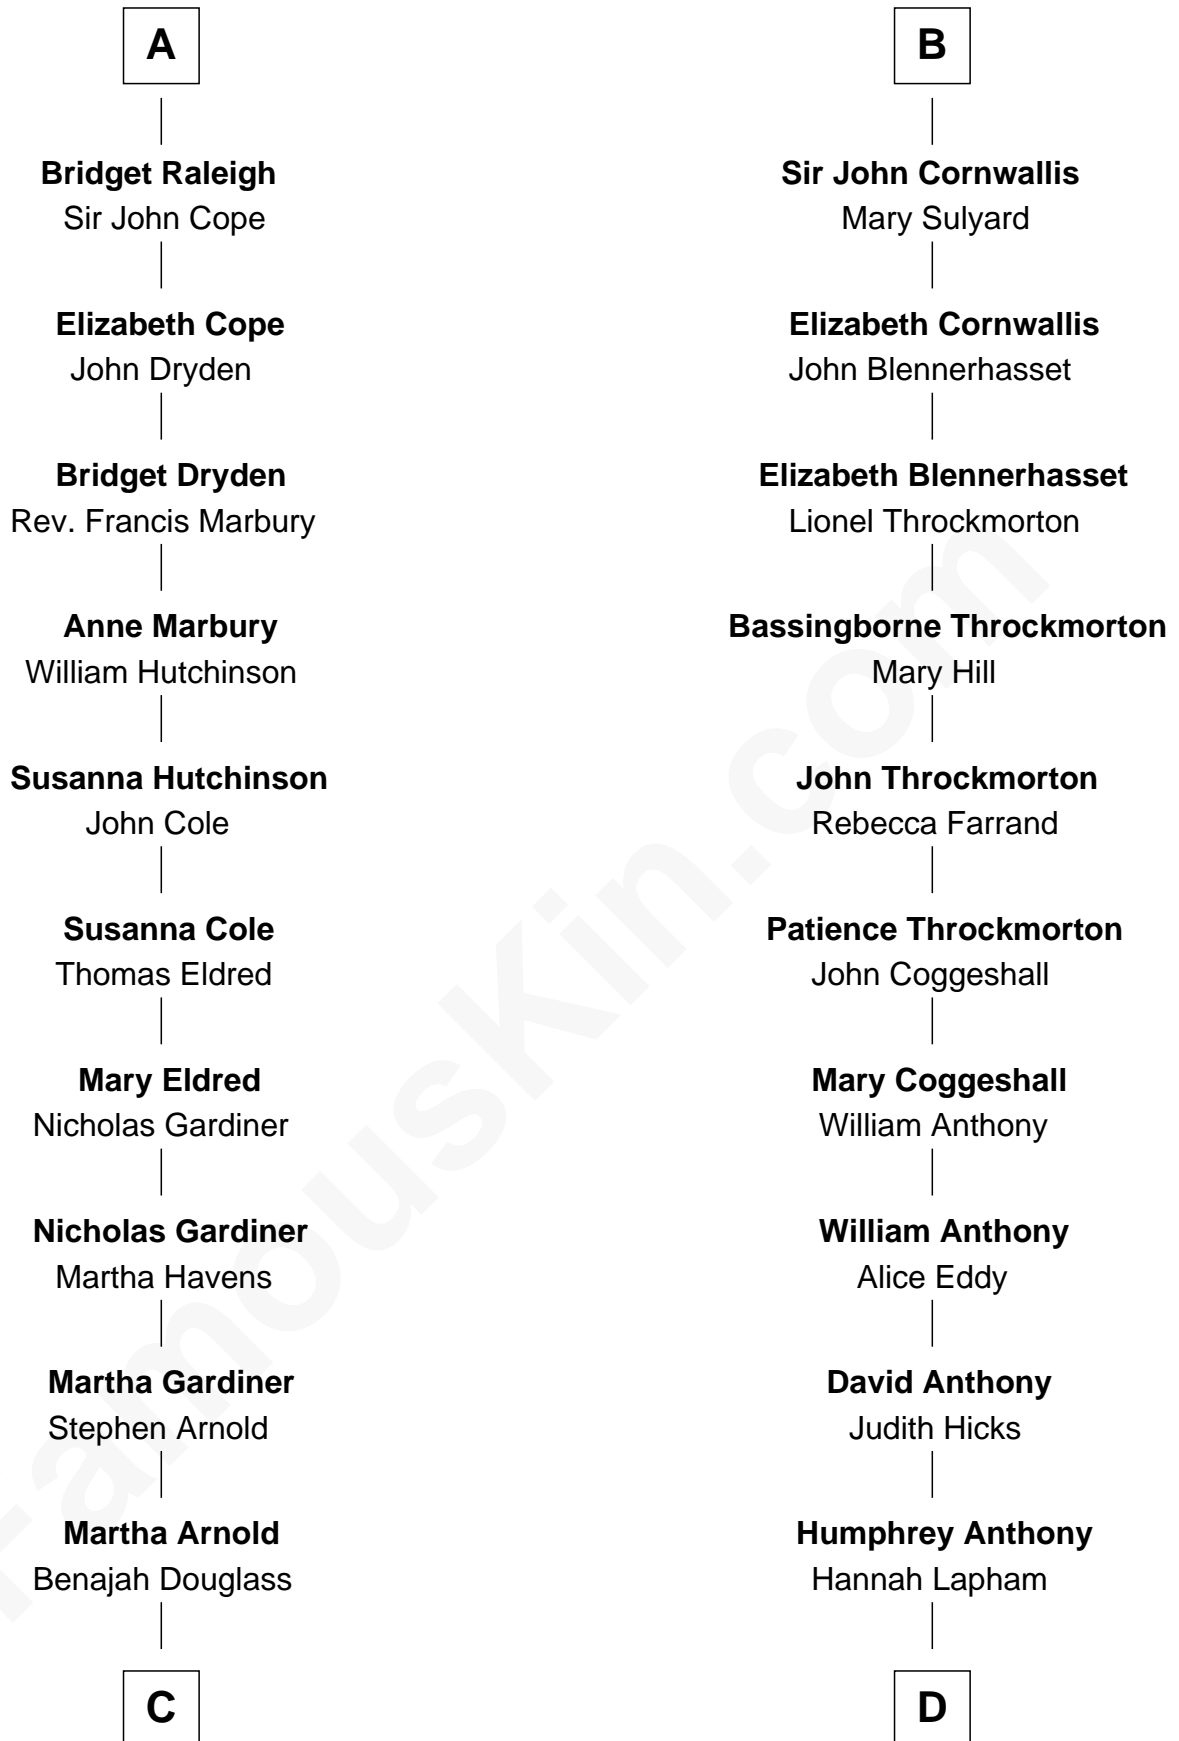

## Relationship Chart of

### Stephen A. Douglas

*Participated in Lincoln-Douglas Debates*

18th cousin of

### Susan B. Anthony

*Women's Rights Advocate*

**Edmund Fitzalan**

Alice de Warenne

**C**

**Dr. Stephen Arnold Douglass**

Sarah Fiske

**Stephen A. Douglas**

*The Lincoln-Douglas Debates*

**D**

**Daniel Anthony**

Lucy Read

**Susan B. Anthony**

*Women's Rights Advocate*

FamousKin.com