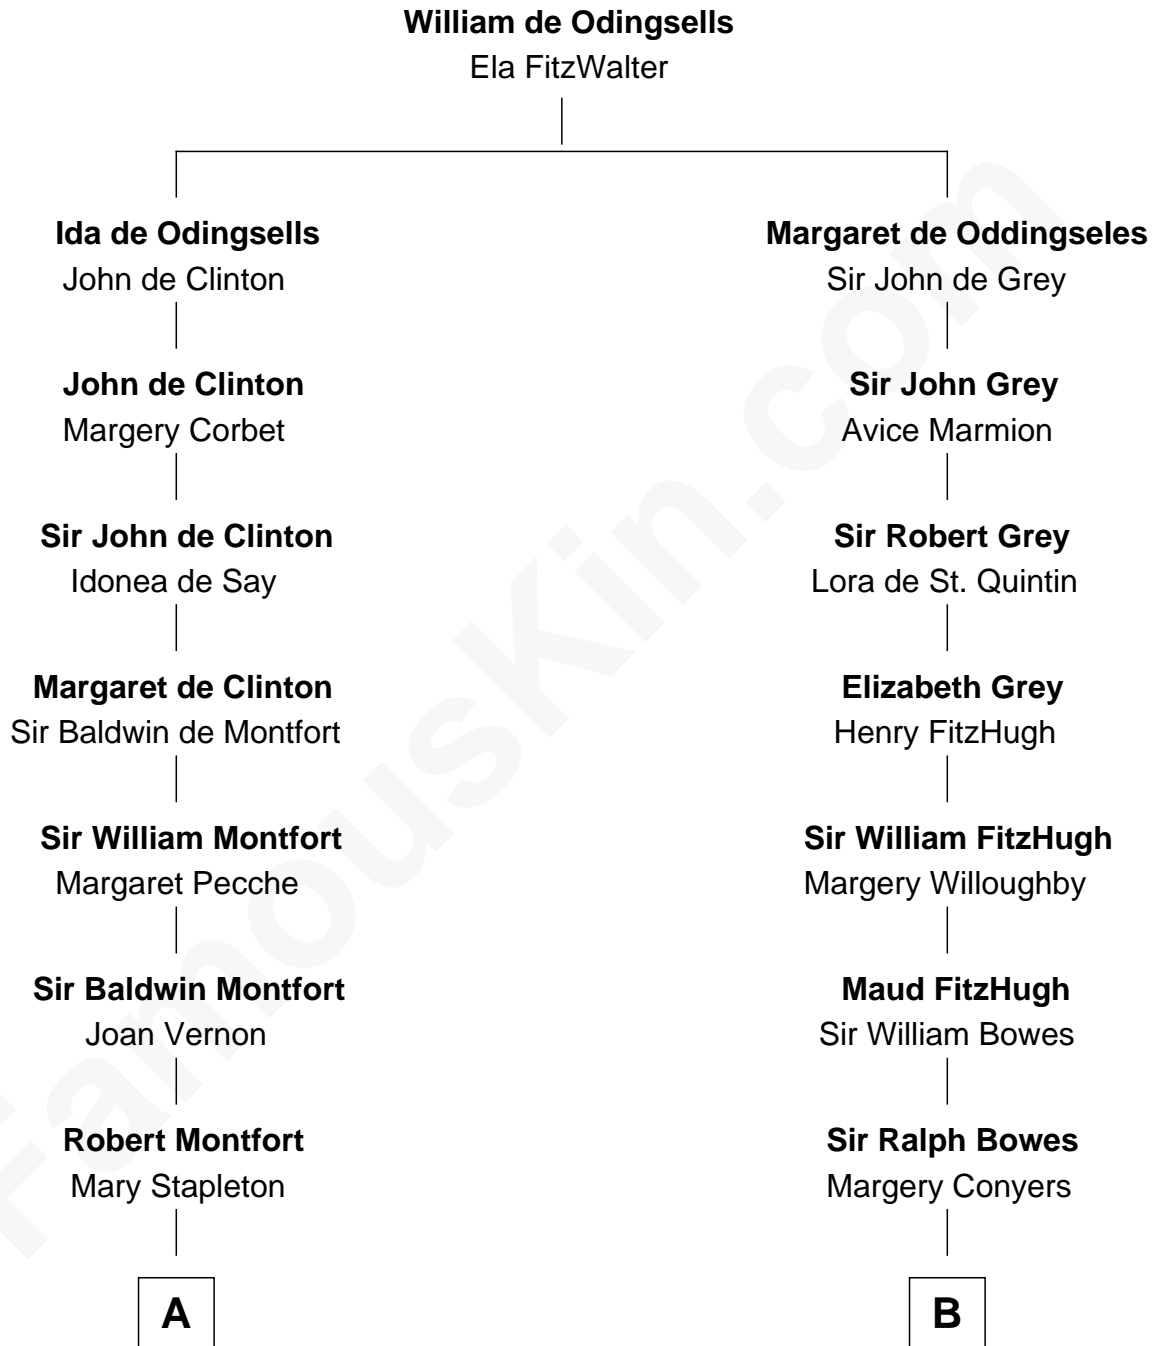

FamousKin.com

Relationship Chart of

Stephen A. Douglas

Participated in Lincoln-Douglas Debates

19th cousin 1 time removed of

E. C. Segar

Cartoonist (Popeye creator)

E. C. Segar photo by [U. S. War Stamp Council](#)