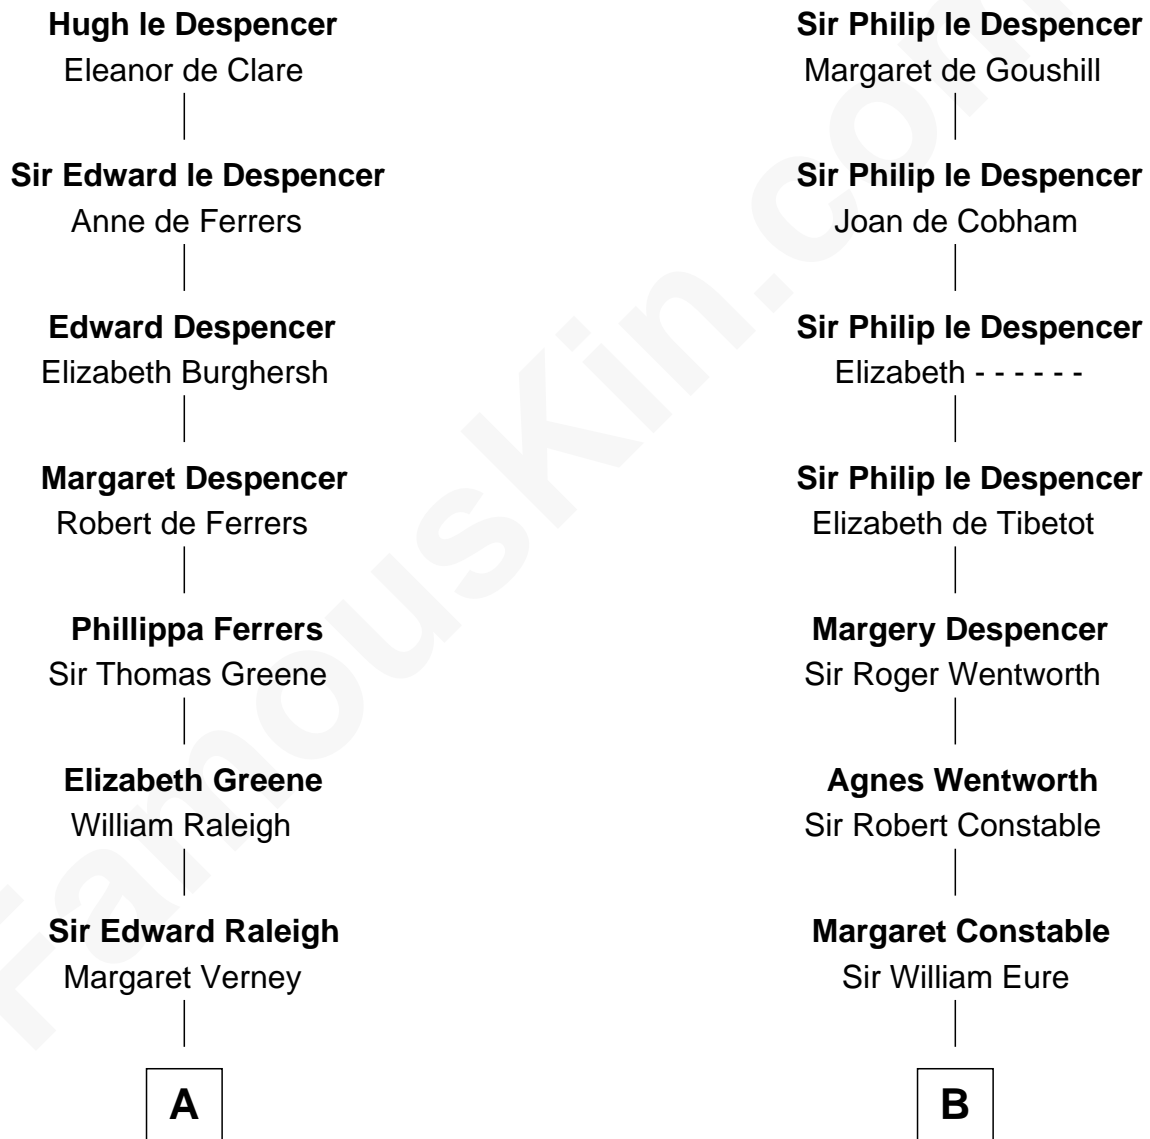

FamousKin.com

Relationship Chart of

Stephen A. Douglas

Participated in Lincoln-Douglas Debates

19th cousin 2 times removed of

E. C. Segar

Cartoonist (Popeye creator)

Sir Hugh le Despencer

Isabella de Beauchamp

E. C. Segar photo by [U. S. War Stamp Council](#)