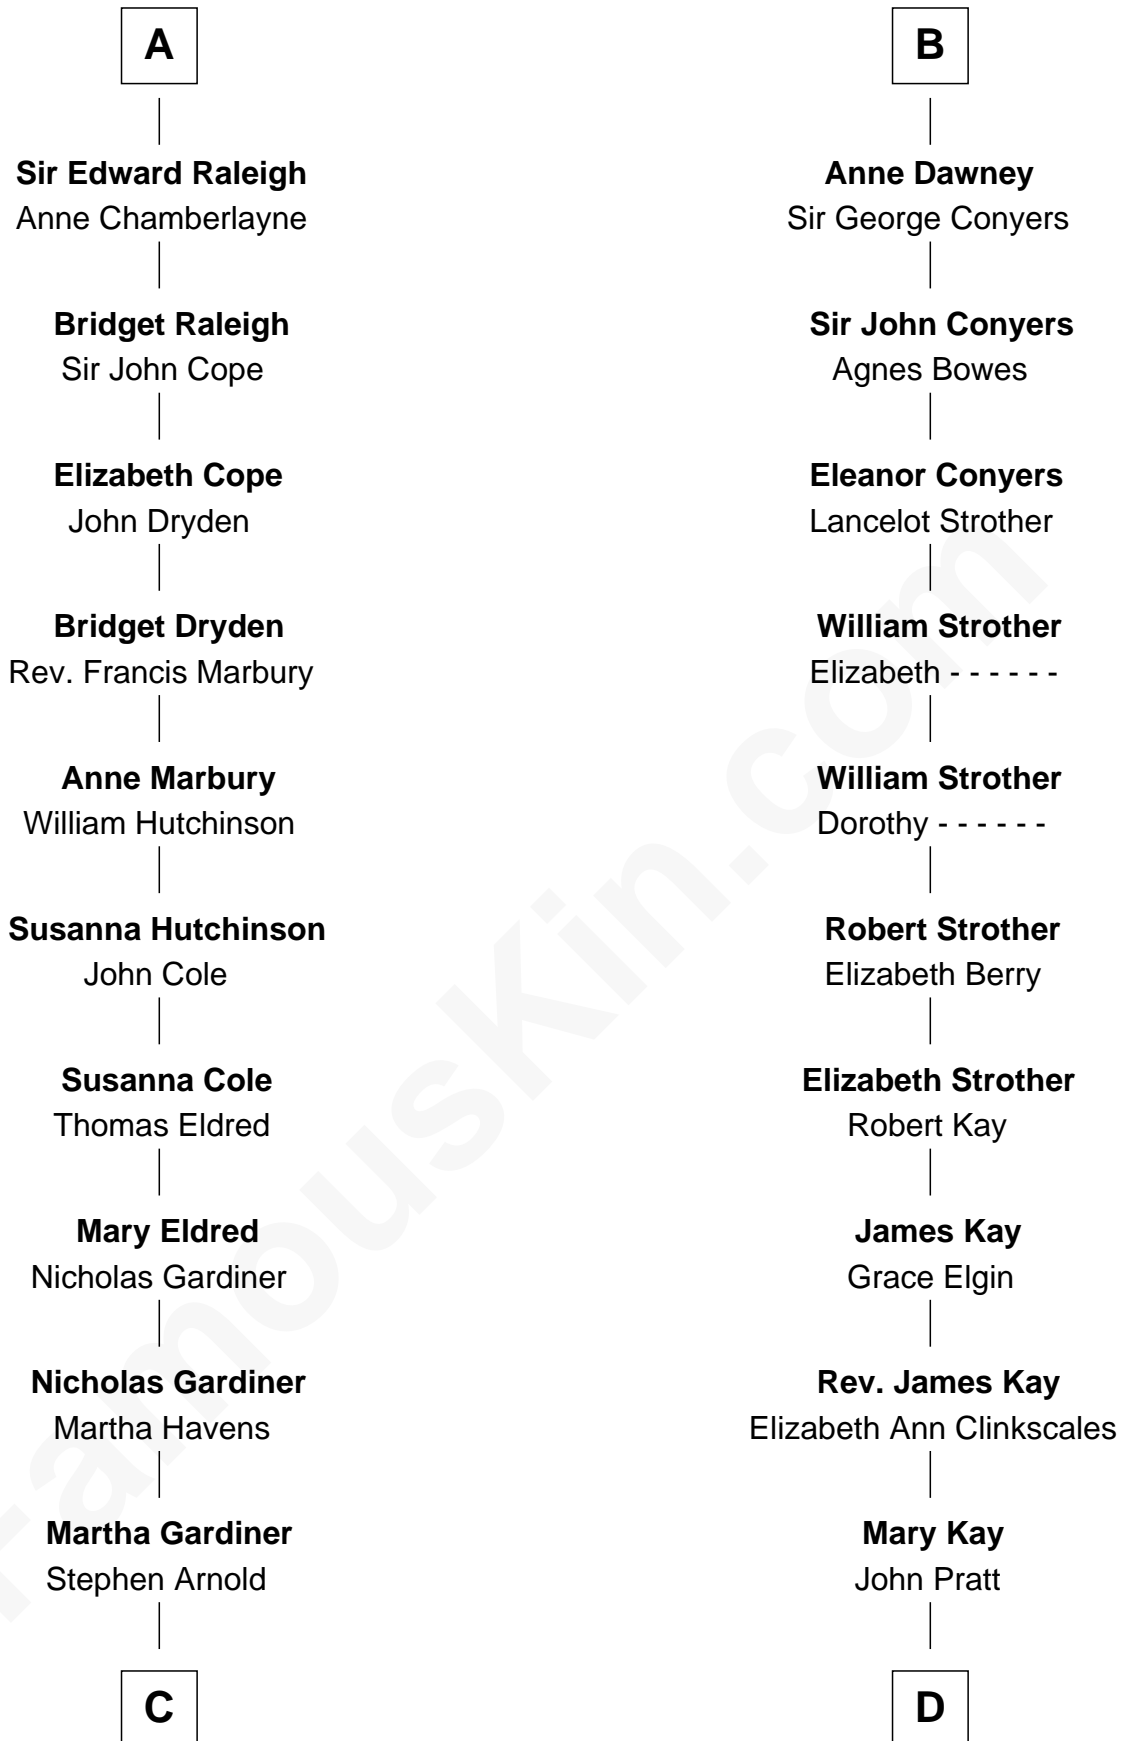

## Relationship Chart of

### Stephen A. Douglas

*Participated in Lincoln-Douglas Debates*

19th cousin 1 time removed of

**Jimmy Carter**  
39th U.S. President

**Sir Hugh I de Audley**  
Iseult de Mortimer

FamousKin.com