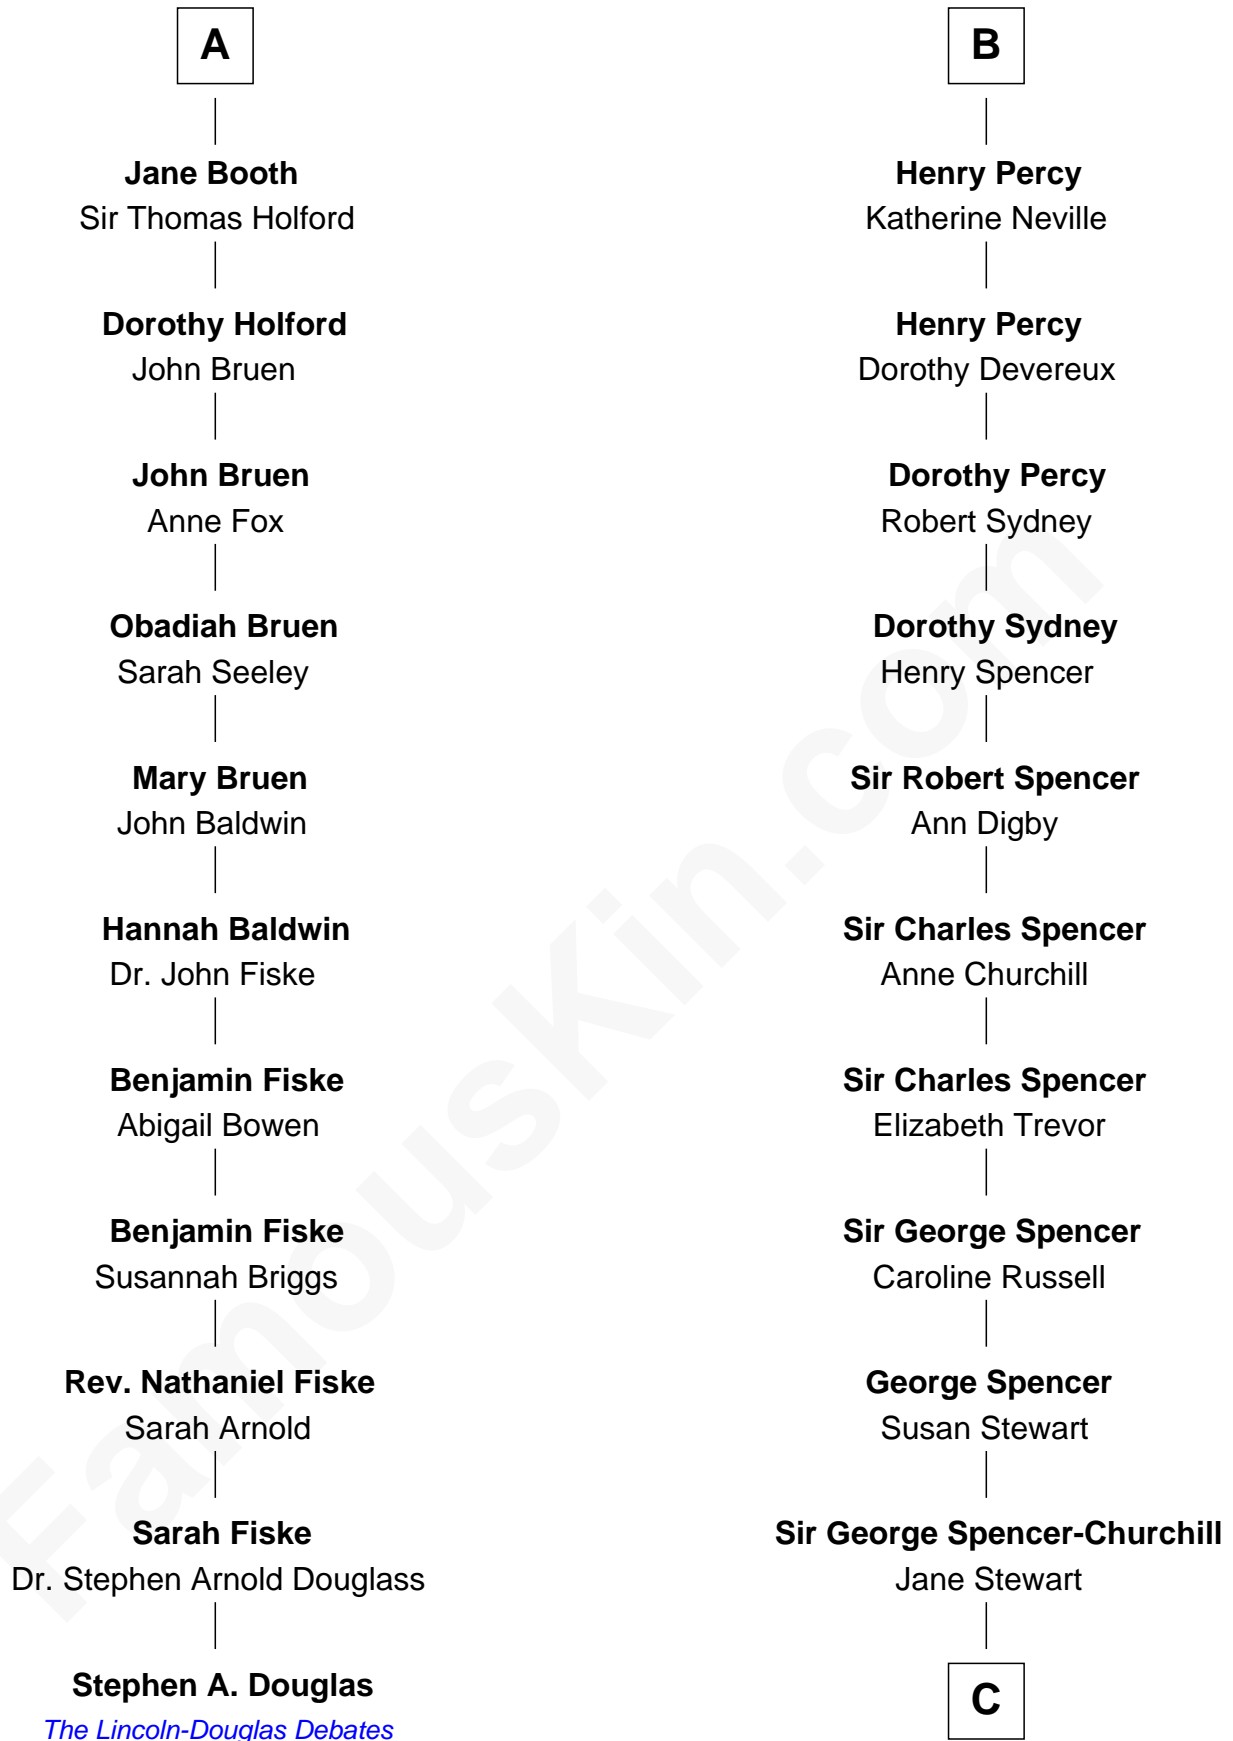

## Relationship Chart of

### Stephen A. Douglas

*Participated in Lincoln-Douglas Debates*

**17th cousin 2 times removed of**

### Sir Winston Churchill

*Prime Minister of the United Kingdom*

C

**Sir John Winston Spencer-Churchill**

Frances Anne Emily Vane

**Randolph Henry Spencer-Churchill**

Jeanette Jerome

**Sir Winston Churchill**