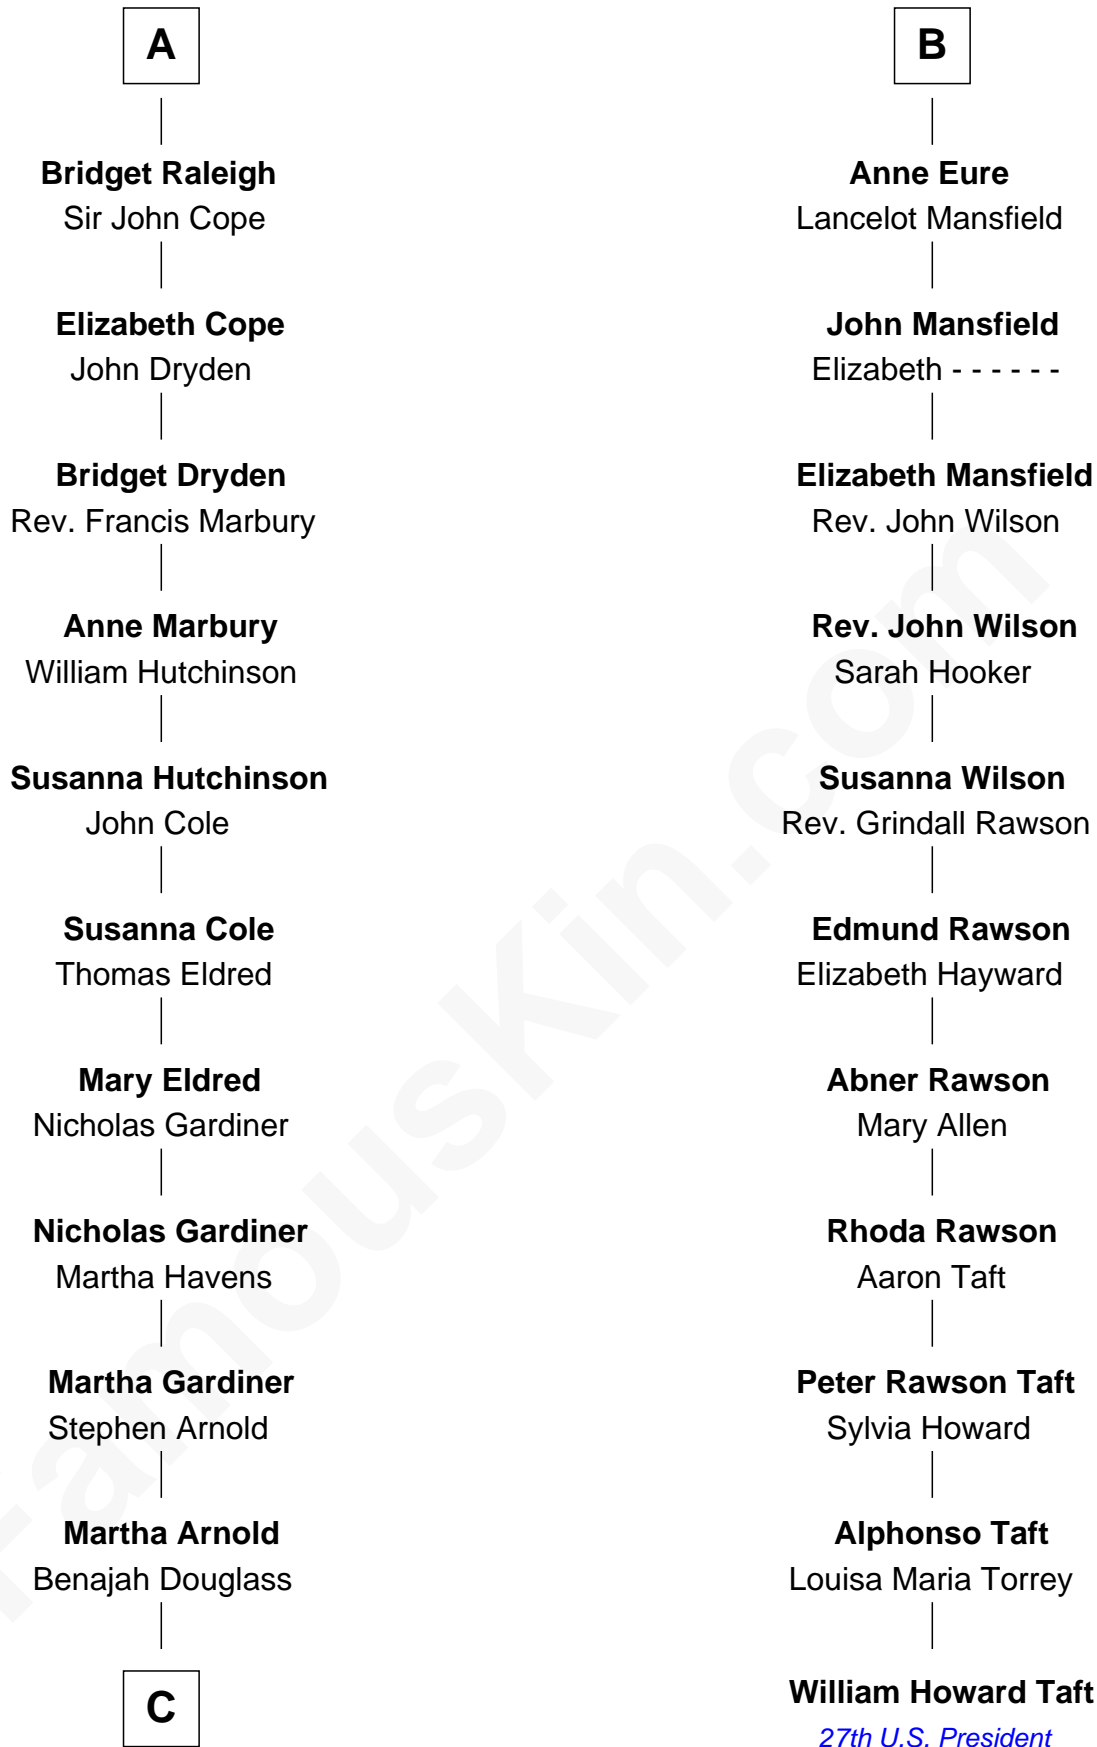

## Relationship Chart of

### Stephen A. Douglas

*Participated in Lincoln-Douglas Debates*

17th cousin 1 time removed of

### William Howard Taft

*27th U.S. President*

**Edmund Fitzalan**

Alice de Warenne

C

Dr. Stephen Arnold Douglass

Sarah Fiske

Stephen A. Douglas