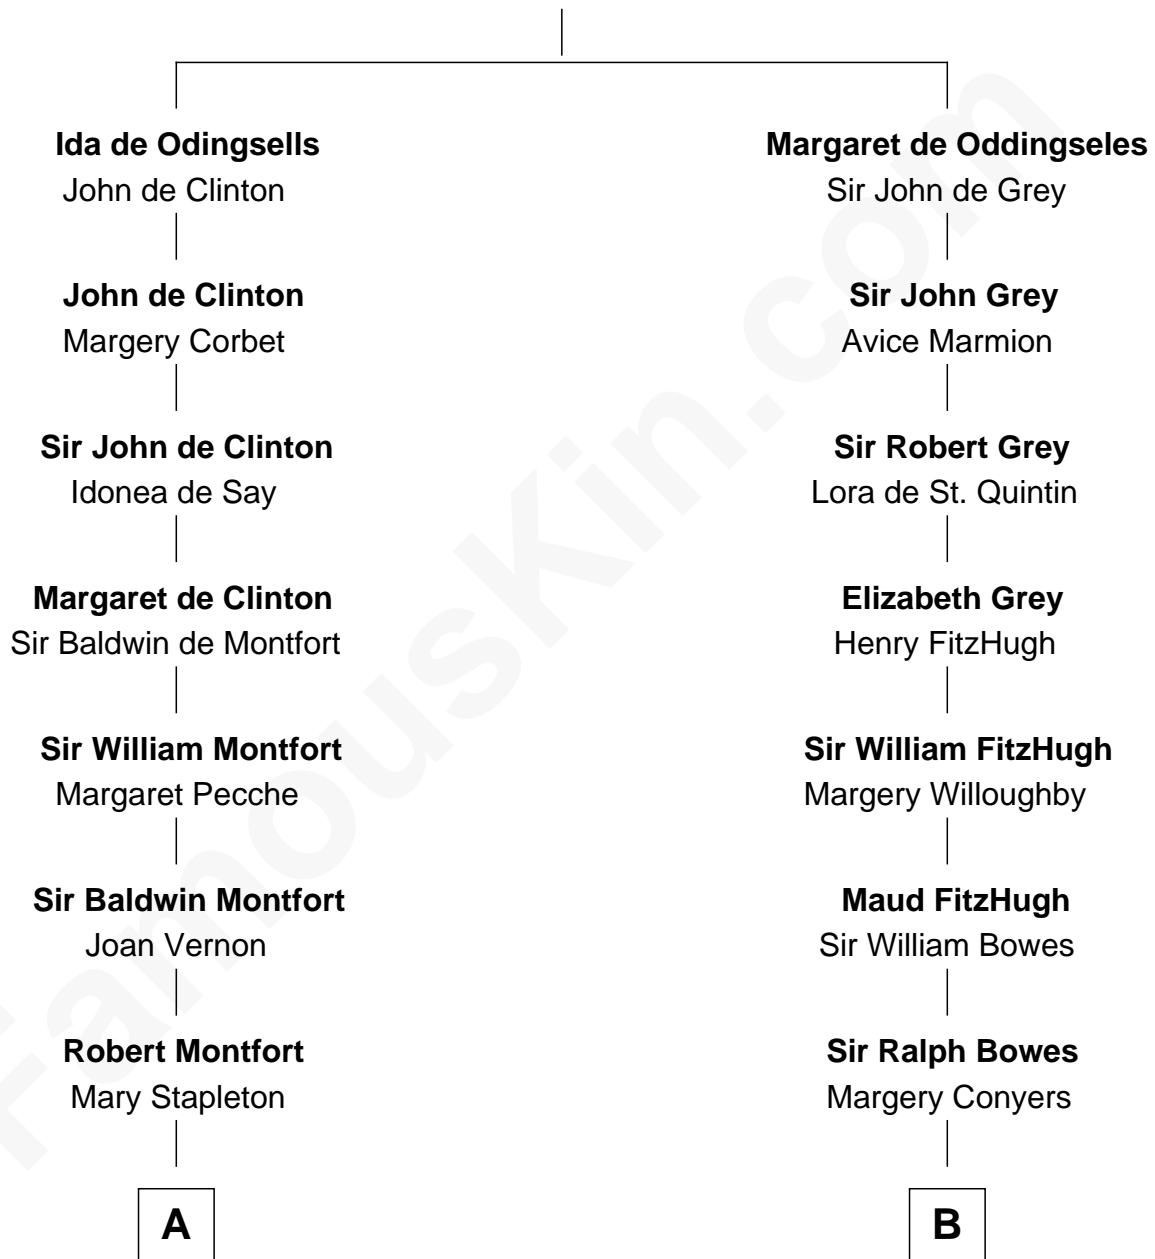

FamousKin.com

Relationship Chart of

Stephen A. Douglas

Participated in Lincoln-Douglas Debates

19th cousin of

William Howard Taft

27th U.S. President

William de Odingsells

Ela FitzWalter

FamousKin.com