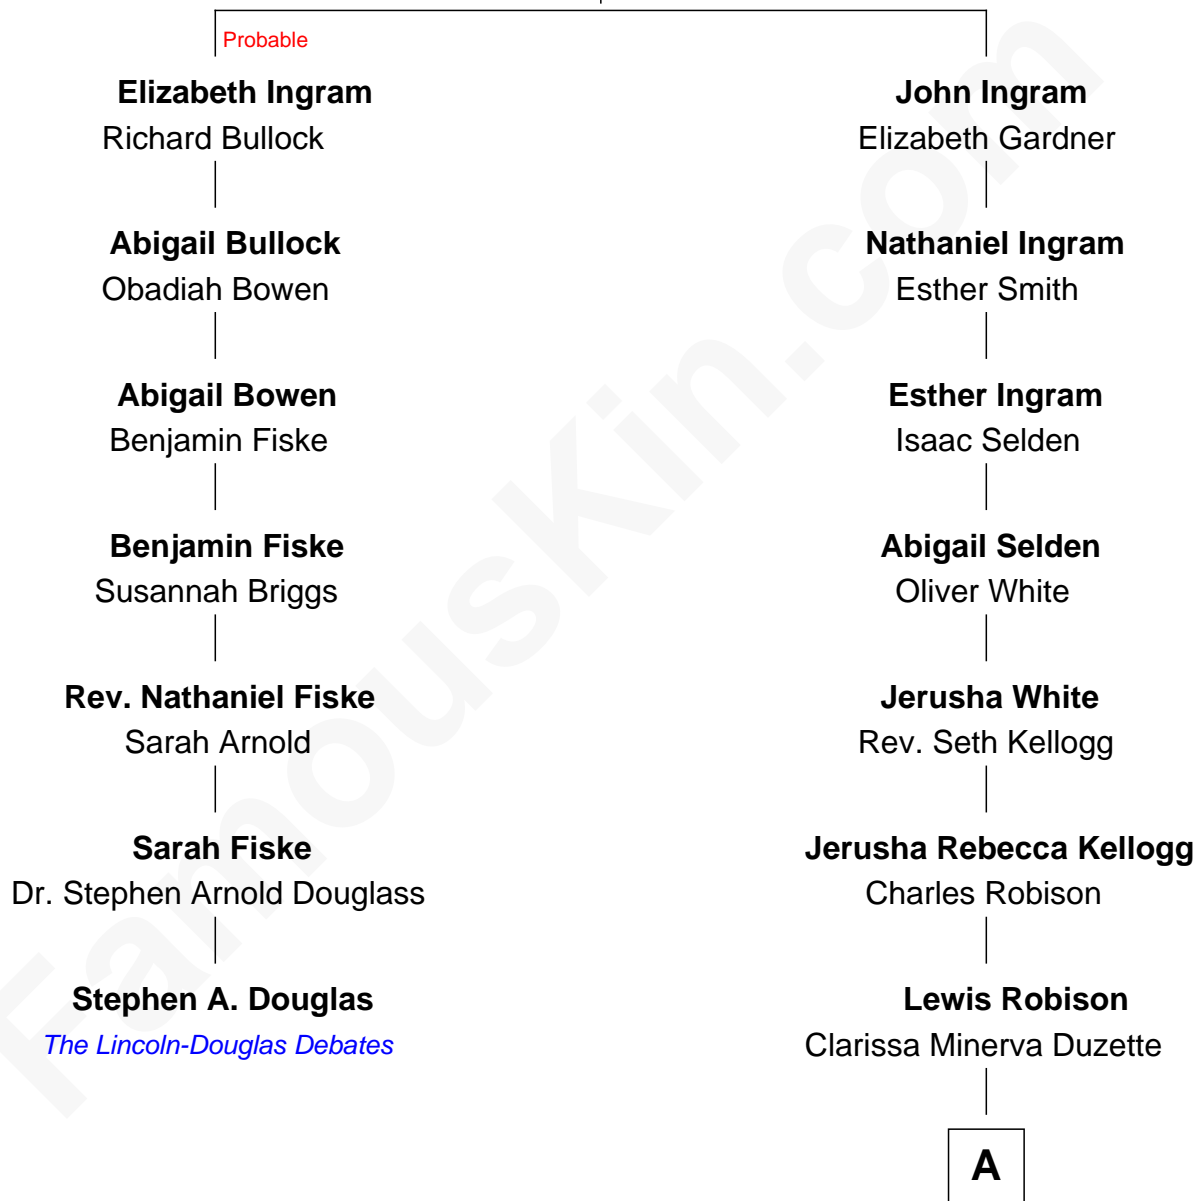

FamousKin.com

Relationship Chart of

Stephen A. Douglas

Participated in Lincoln-Douglas Debates

6th cousin 4 times removed of

Mitt Romney

70th Governor of Massachusetts

Richard Ingram

A

Charles Edward Robison

Rosetta Mary Berry

Alma Luella Robison

Harold Arundel LaFount

Lenore Emily LaFount

George Wilcken Romney

Mitt Romney

70th Governor of Massachusetts