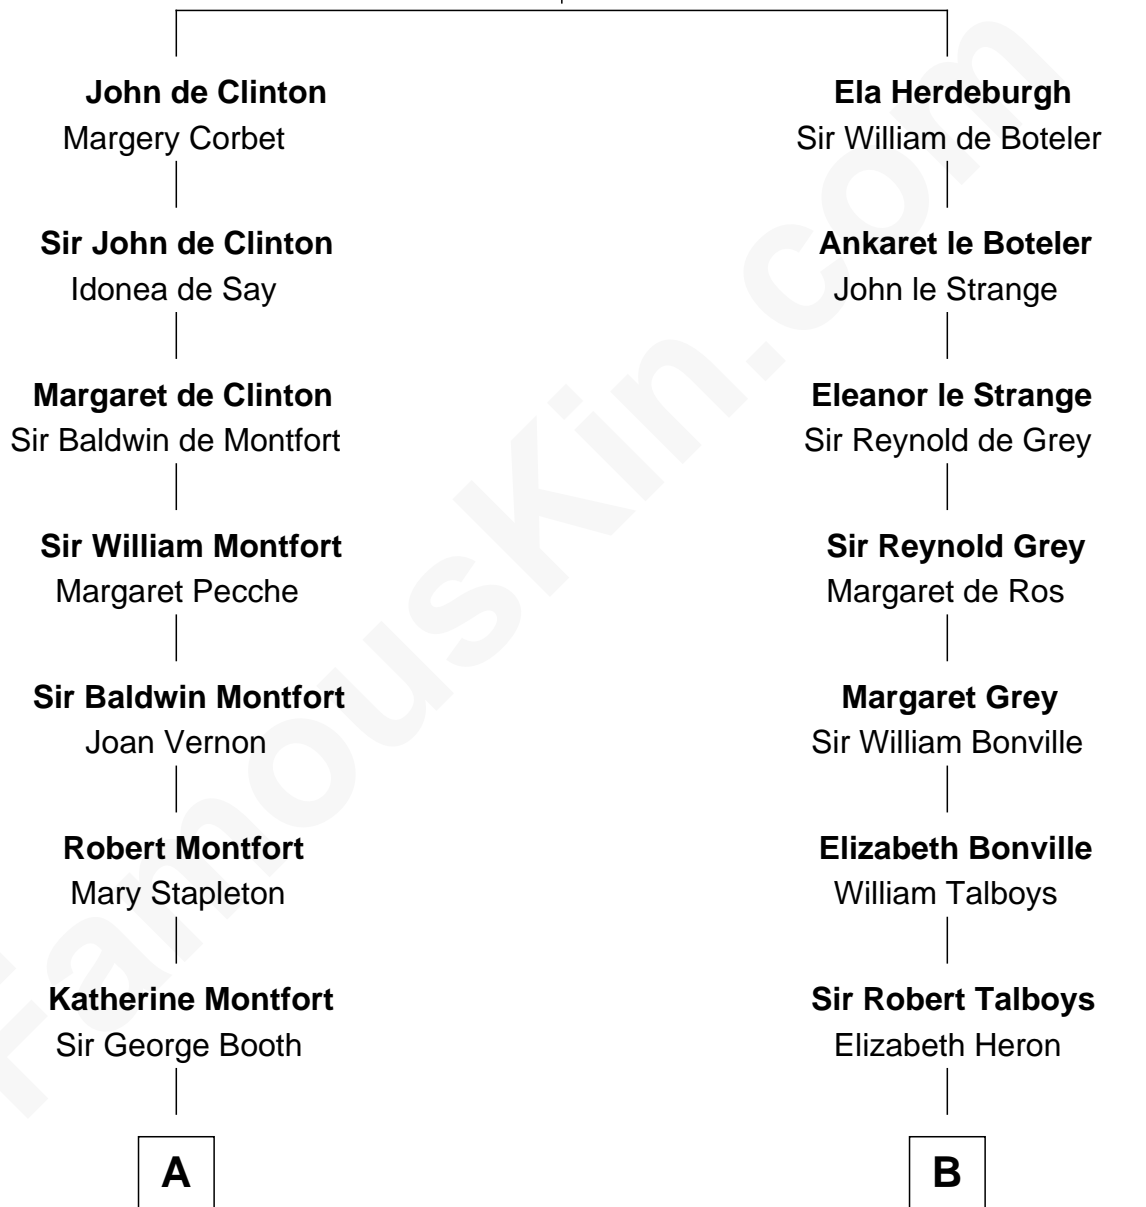

Ida de Odingsells

with husband

John de Clinton

with husband

Sir Roger de Herdeburgh