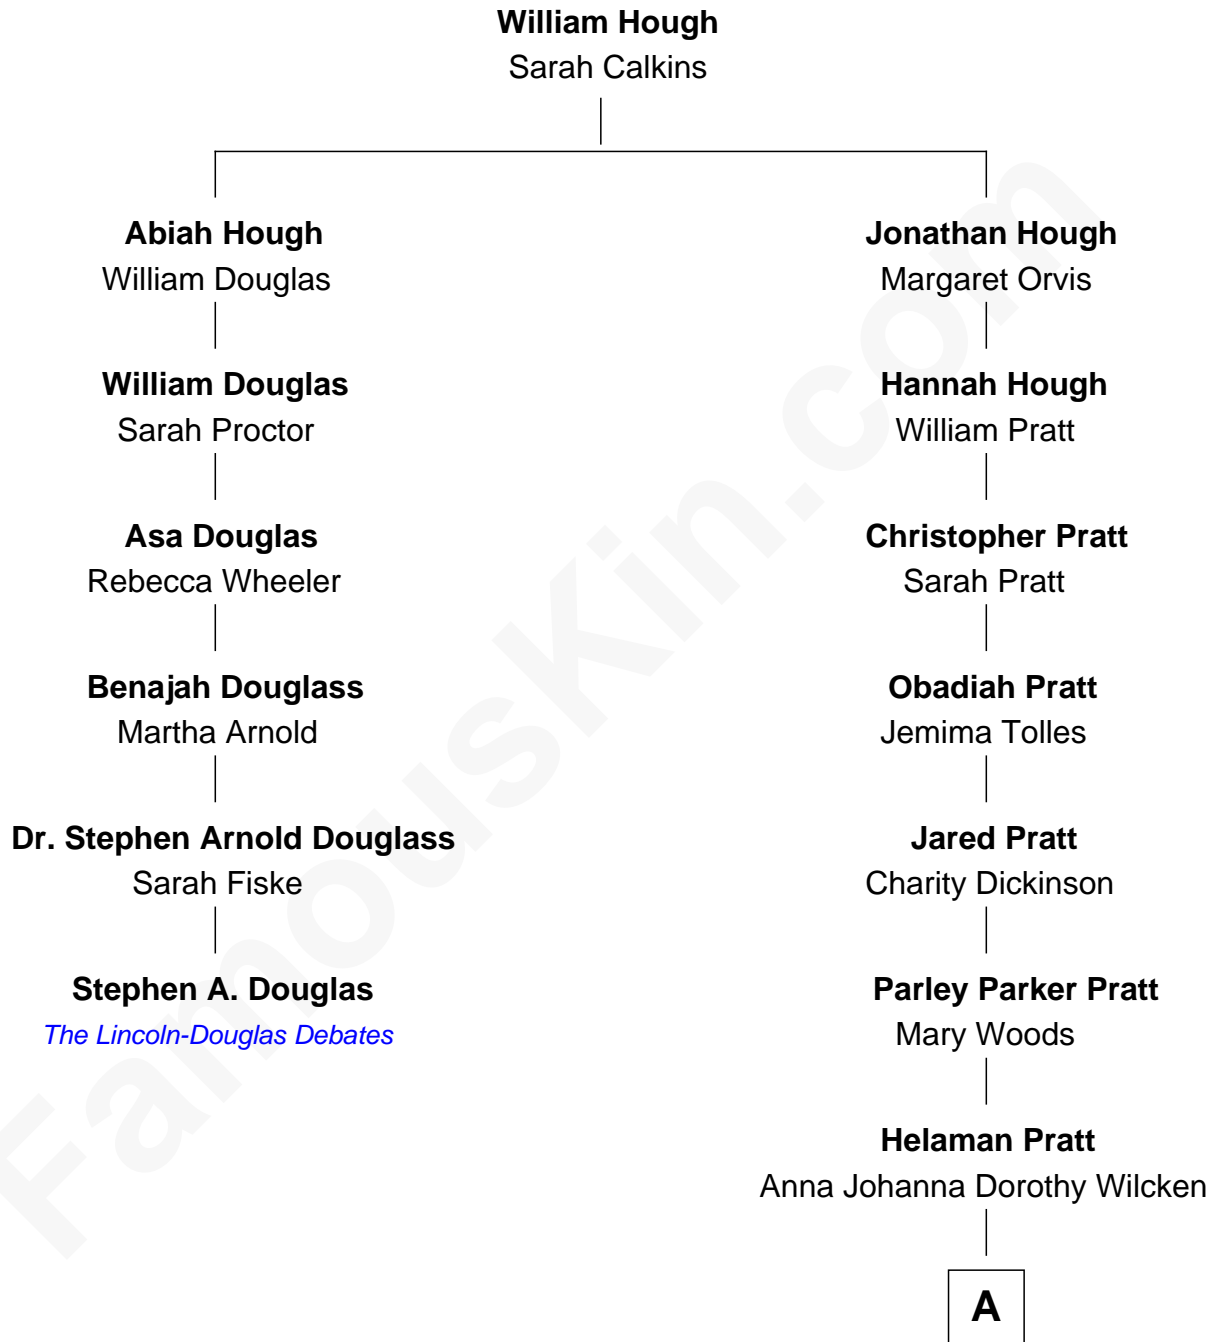

FamousKin.com

Relationship Chart of

Stephen A. Douglas

Participated in Lincoln-Douglas Debates

5th cousin 3 times removed of

George Romney

43rd Governor of Michigan

A

Anna Amelia Pratt
Gaskell Samuel Romney

George Romney
43rd Governor of Michigan

FamousKin.com