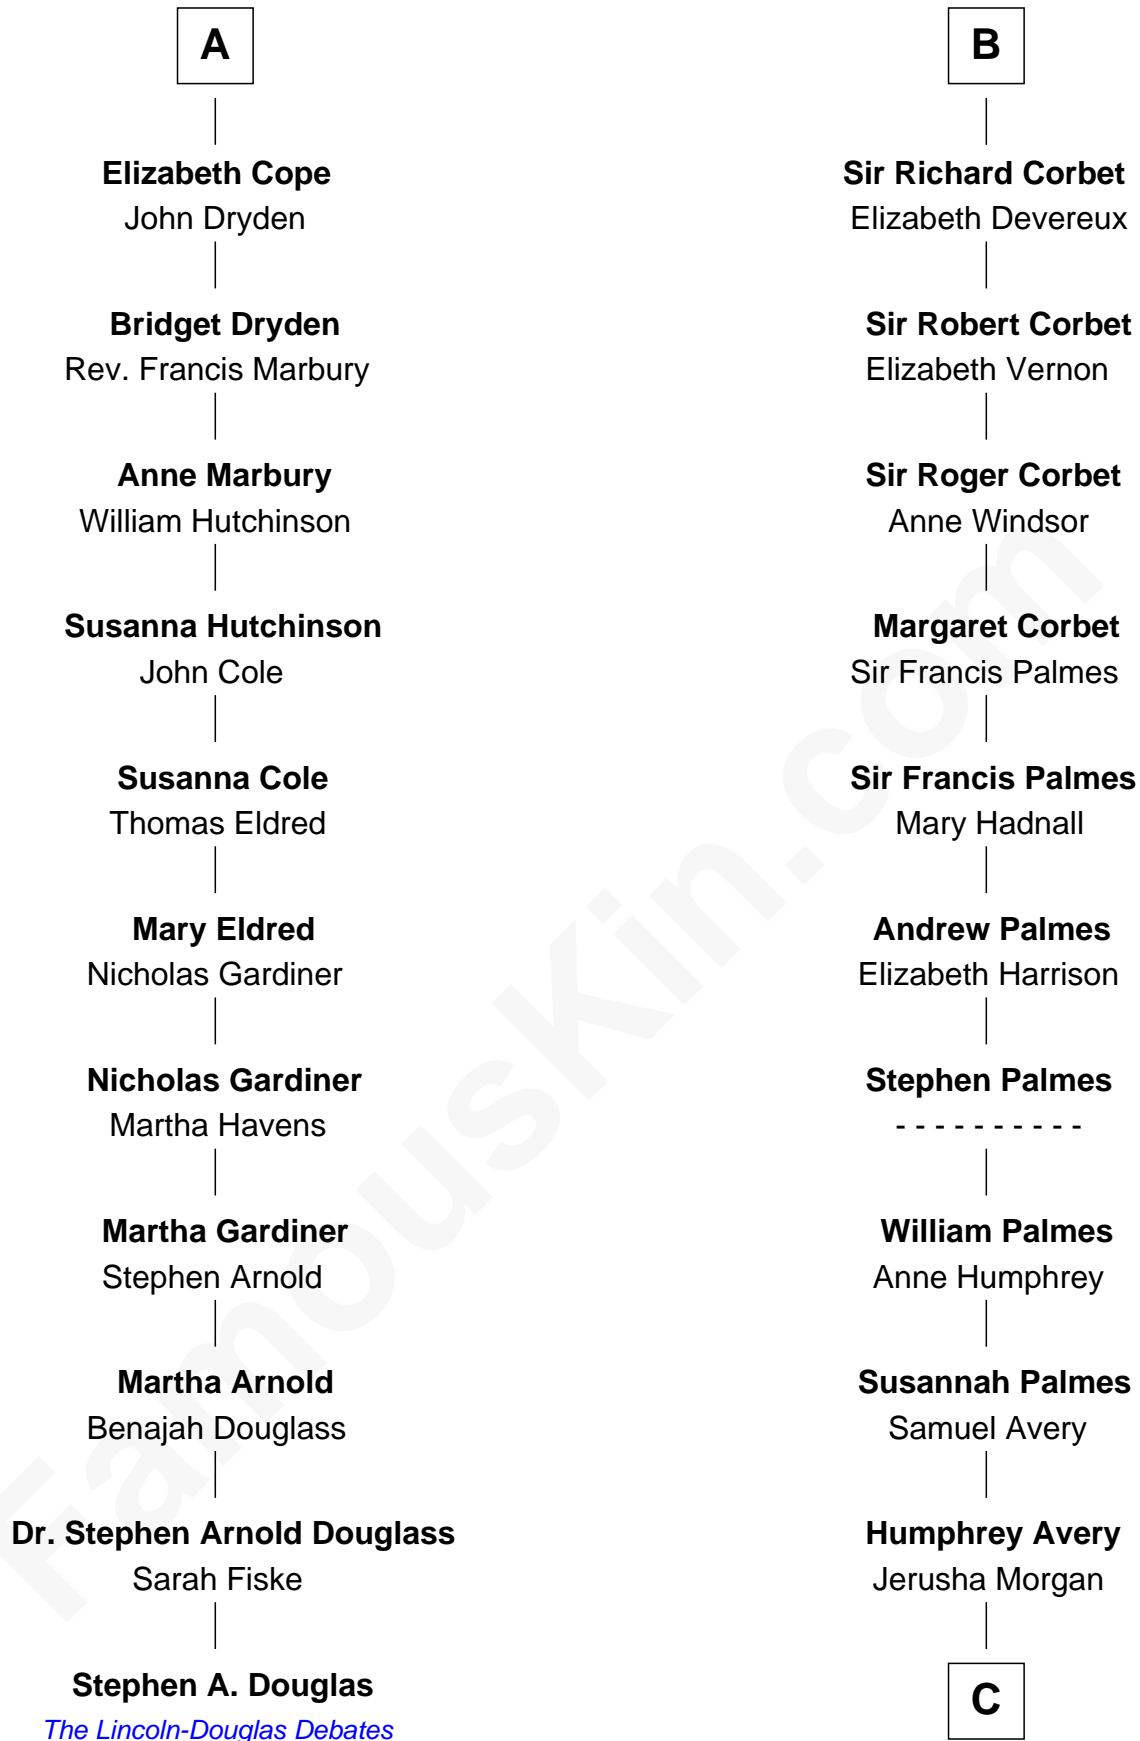

FamousKin.com

Relationship Chart of

Stephen A. Douglas

Participated in Lincoln-Douglas Debates

17th cousin 4 times removed of

John D. Rockefeller

Founder of the Standard Oil Company

Sir Gilbert Talbot
Pernel le Boteler

Sir Richard Talbot
Ankaret le Strange

Elizabeth Talbot
Sir Henry de Grey

Mary Talbot
Sir Thomas Greene

Richard Grey
Blanche de la Vache

Sir Thomas Greene
Phillippa Ferrers

Alice Grey
Sir William Burley

Elizabeth Greene
William Raleigh

Elizabeth Burley
Sir John Hopton

Sir Edward Raleigh
Margaret Verney

Sir Walter Hopton
Joan Mortimer

Sir Edward Raleigh
Anne Chamberlayne

Sir Thomas Hopton
Eleanor Lucy

Bridget Raleigh
Sir John Cope

Elizabeth Hopton
Sir Roger Corbet

A

B

C

|
Solomon Avery
Hannah Punderson

|
Miles Avery
Malinda Pixley

|
Lucy Avery
Godfrey Lewis Rockefeller

|
William Avery Rockefeller
Eliza Davison

|
John D. Rockefeller
Founder of the Standard Oil Company