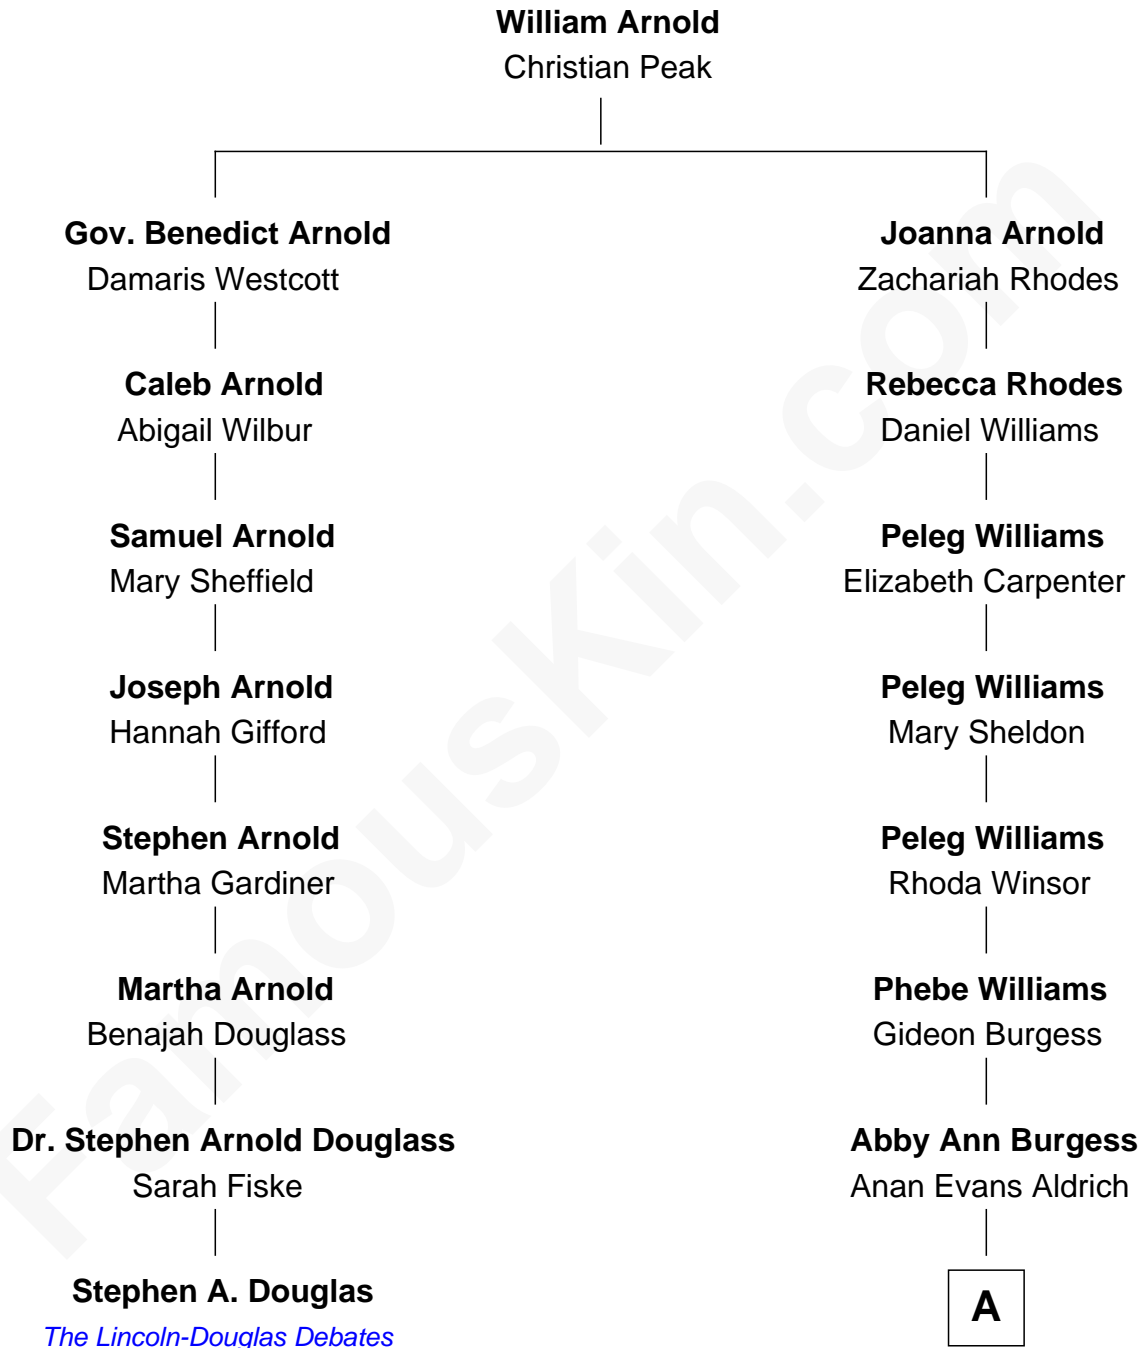

FamousKin.com

Relationship Chart of Stephen A. Douglas

Participated in Lincoln-Douglas Debates

7th cousin 2 times removed of

Nelson Rockefeller

41st U.S. Vice-President

A

—
Nelson Wilmarth Aldrich
Abby Pearce Truman Chapman

—
Abby Greene Aldrich
John Davison Rockefeller

—
Nelson Rockefeller
41st U.S. Vice-President

FamousKin.com