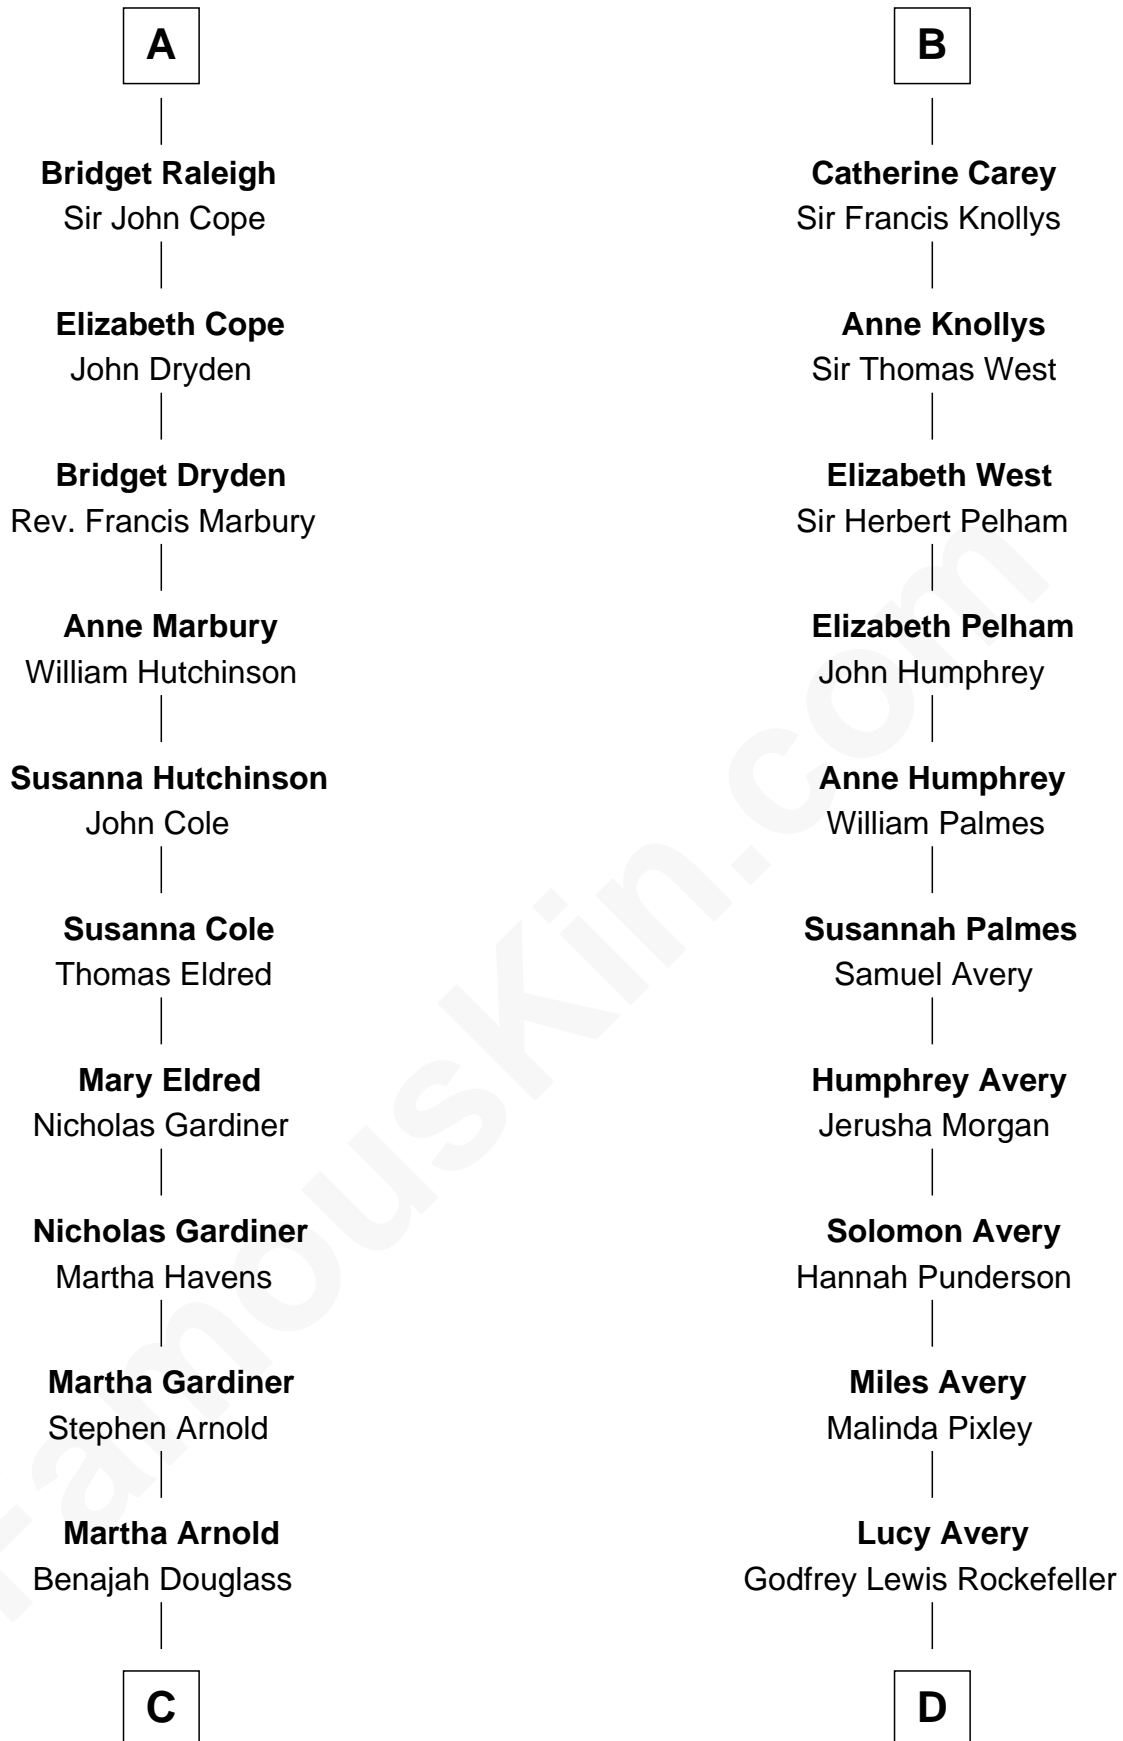

## Relationship Chart of

### Stephen A. Douglas

*Participated in Lincoln-Douglas Debates*

**18th cousin 2 times removed of**

**Nelson Rockefeller**

*41st U.S. Vice-President*

**Edmund Fitzalan**

Alice de Warenne

**C**

**Dr. Stephen Arnold Douglass**

Sarah Fiske

**Stephen A. Douglas**

*The Lincoln-Douglas Debates*

**D**

**William Avery Rockefeller**

Eliza Davison

**John Davison Rockefeller**