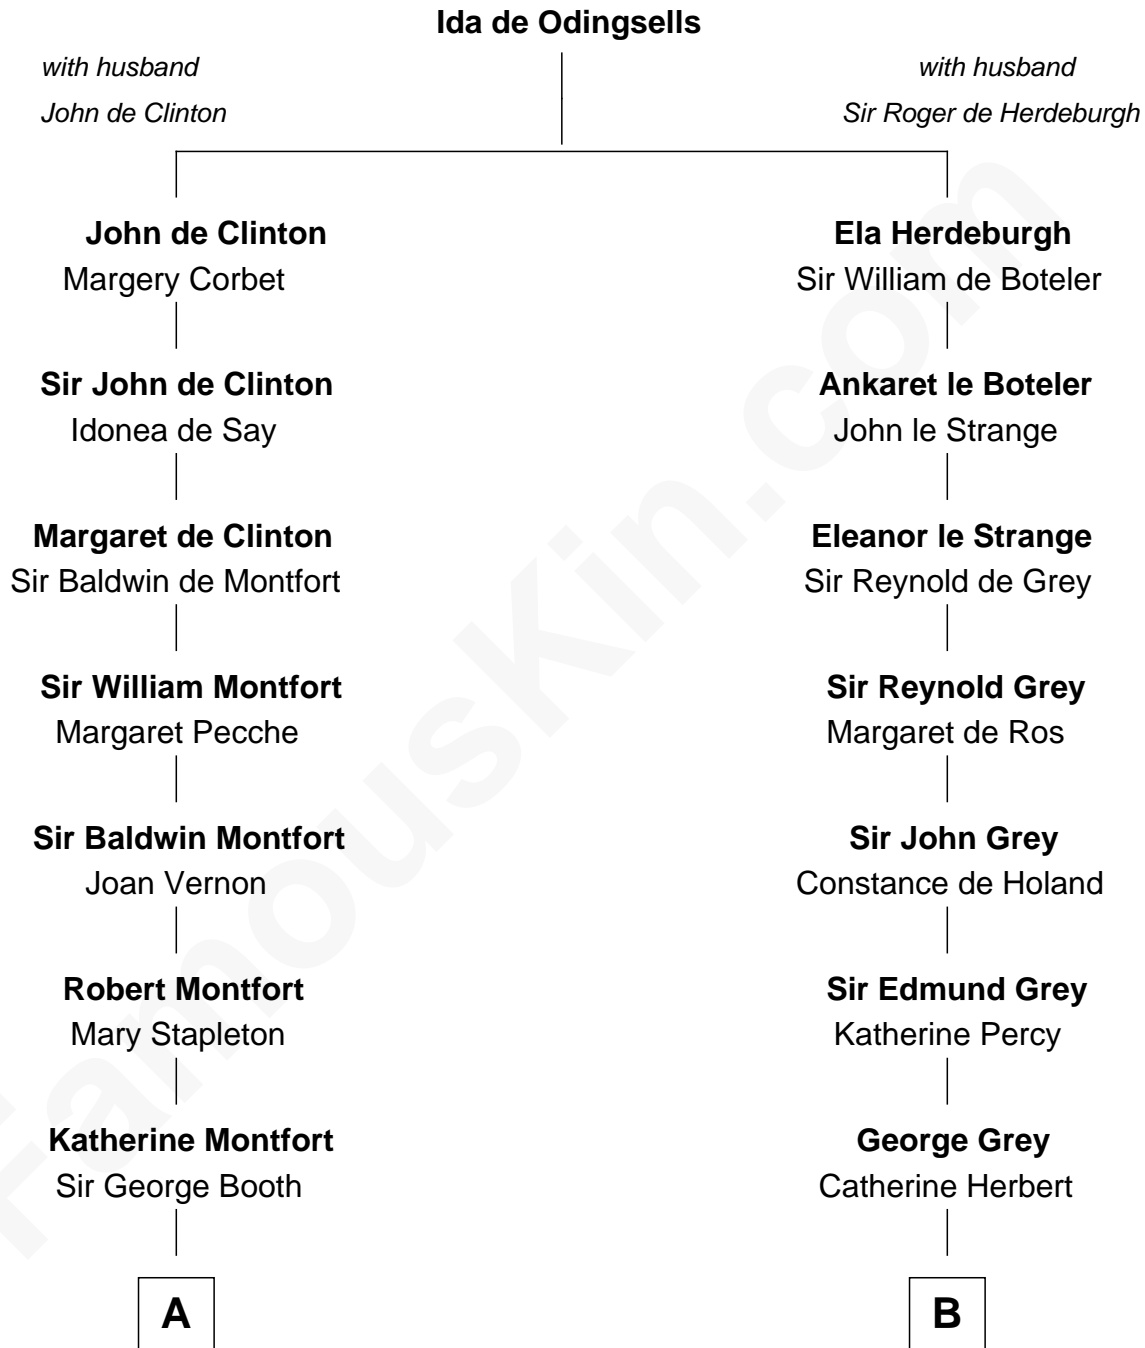

FamousKin.com

Relationship Chart of

Stephen A. Douglas

Participated in Lincoln-Douglas Debates

18th cousin 3 times removed of

Camilla Parker Bowles

Queen Consort of the United Kingdom

C

Sarah Fiske
Dr. Stephen Arnold Douglass

Stephen A. Douglas
The Lincoln-Douglas Debates

D

William Coutts Keppel
Sophia Mary McNab

George Keppel
Alice Frederica Edmonstone

Sonia Rosemary Keppel
Roland Calvert Cubitt