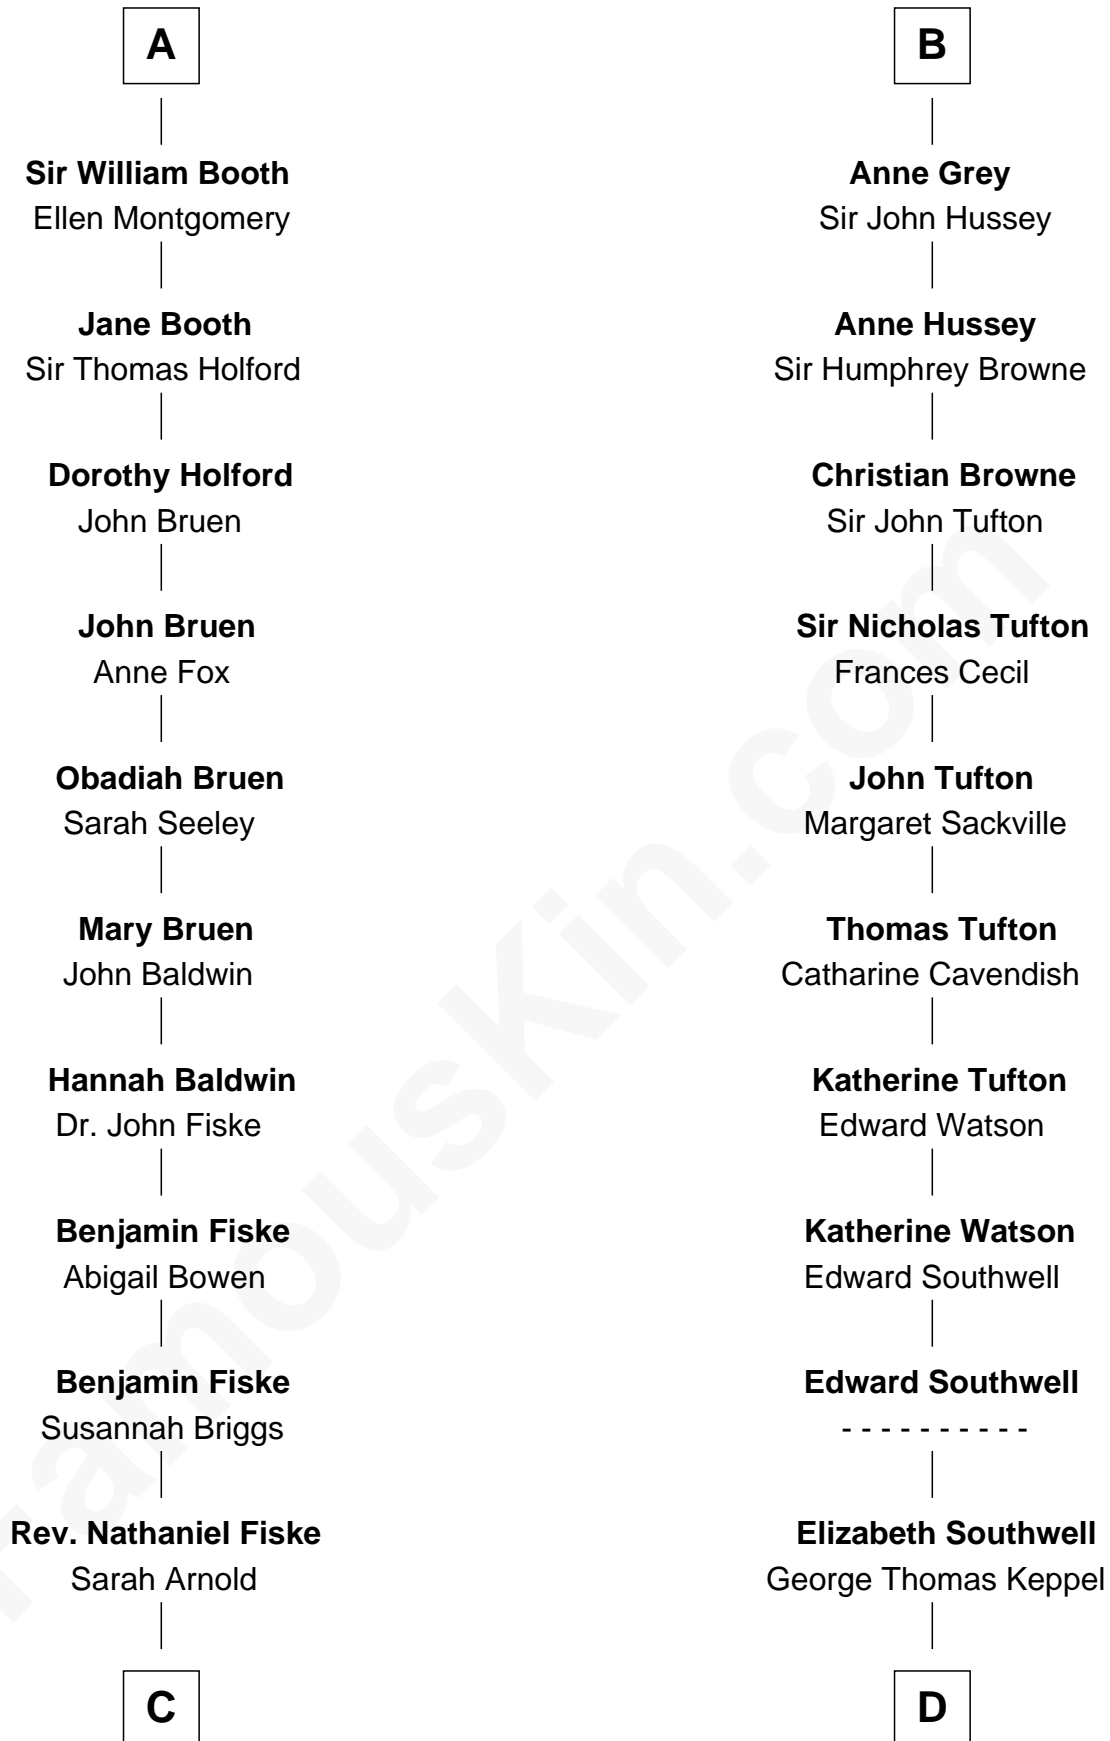

FamousKin.com

Relationship Chart of

Stephen A. Douglas

Participated in Lincoln-Douglas Debates

18th cousin 3 times removed of

Camilla Parker Bowles

Queen Consort of the United Kingdom

C

Sarah Fiske
Dr. Stephen Arnold Douglass

Stephen A. Douglas
The Lincoln-Douglas Debates

D

William Coutts Keppel
Sophia Mary McNab

George Keppel
Alice Frederica Edmonstone

Sonia Rosemary Keppel
Roland Calvert Cubitt