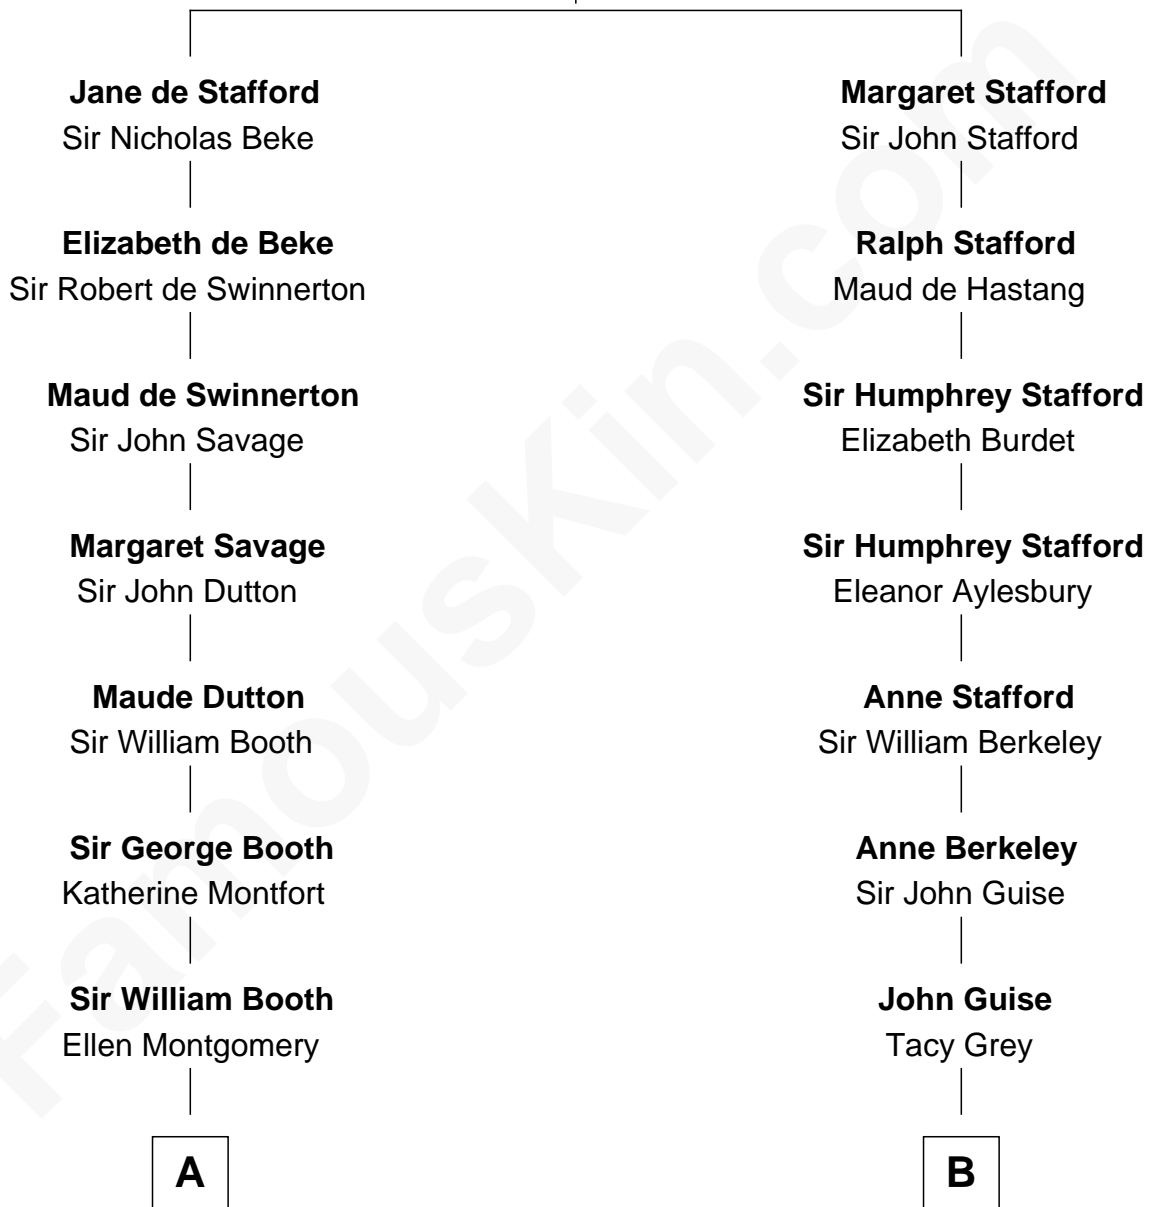

FamousKin.com

Relationship Chart of

Stephen A. Douglas

Participated in Lincoln-Douglas Debates

17th cousin 3 times removed of

Raquel Welch
Movie Actress

Katherine de Hastang
Ralph de Stafford

C

Justin Smith Hall

Sarah Mehitable Stanford

Emery Stanford Hall

Clara Louise Adams

Josephine Sarah Hall

Armando Carlos Tejada

Raquel Welch

aka Raquel Welch