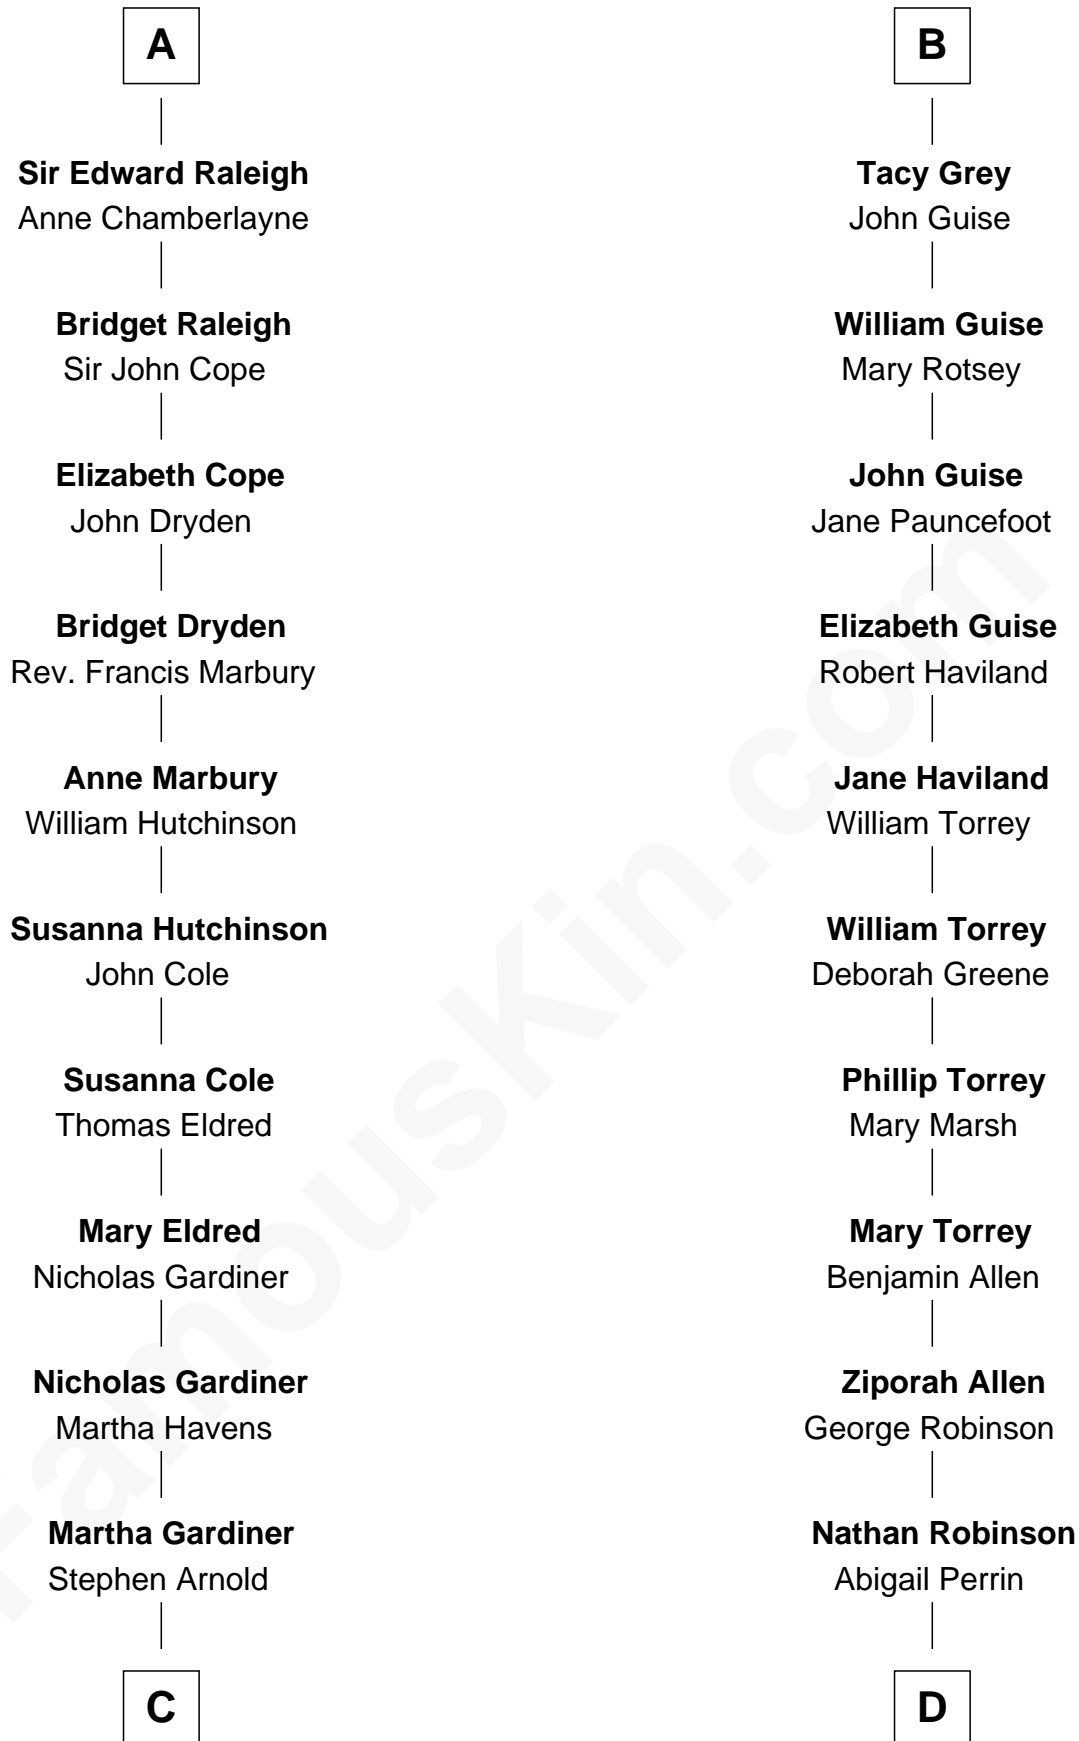

FamousKin.com

Relationship Chart of

Stephen A. Douglas

Participated in Lincoln-Douglas Debates

19th cousin 2 times removed of

Raquel Welch
Movie Actress

C

Martha Arnold
Benajah Douglass

Dr. Stephen Arnold Douglass
Sarah Fiske

Stephen A. Douglas
The Lincoln-Douglas Debates

D

Hannah Kent Robinson
Elbridge Gerry Hall

Justin Smith Hall
Sarah Mehitable Stanford

Emery Stanford Hall
Clara Louise Adams