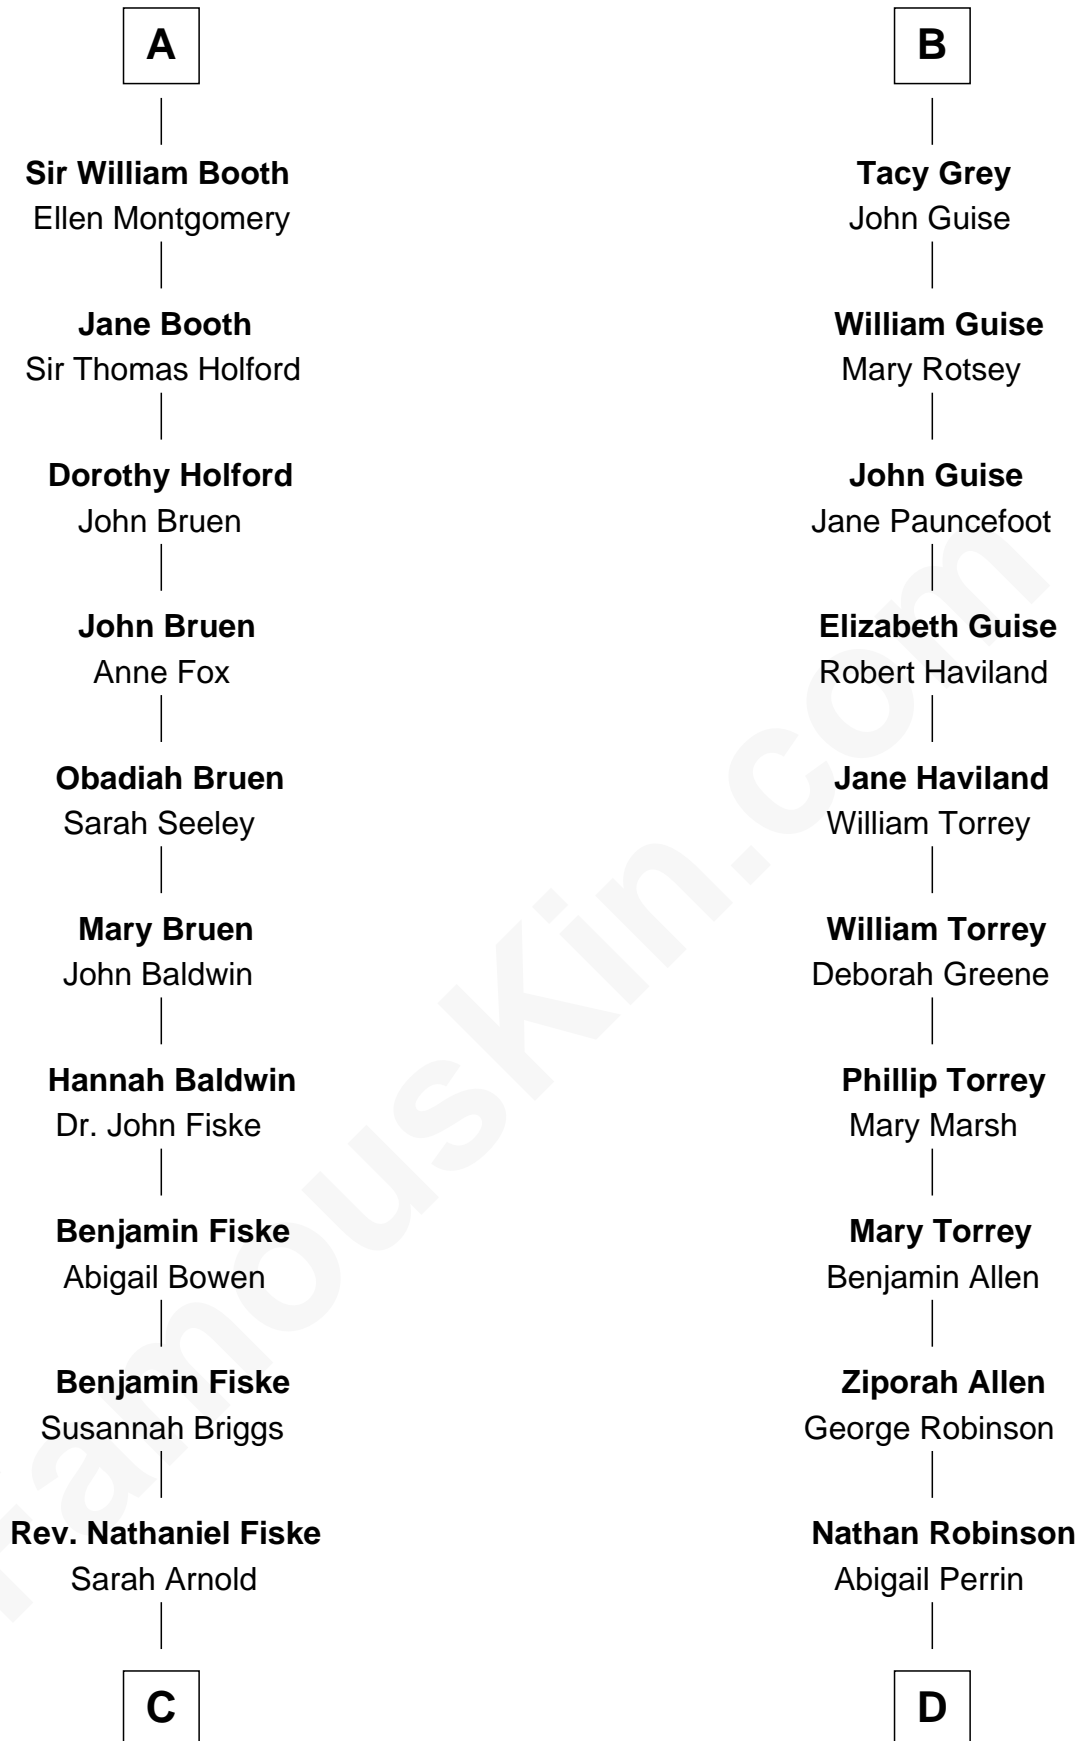

FamousKin.com

Relationship Chart of

Stephen A. Douglas

Participated in Lincoln-Douglas Debates

18th cousin 3 times removed of

Raquel Welch
Movie Actress

Ida de Odingsells

with husband

John de Clinton

with husband

Sir Roger de Herdeburgh

C

Sarah Fiske
Dr. Stephen Arnold Douglass

Stephen A. Douglas
The Lincoln-Douglas Debates

D

Hannah Kent Robinson
Elbridge Gerry Hall