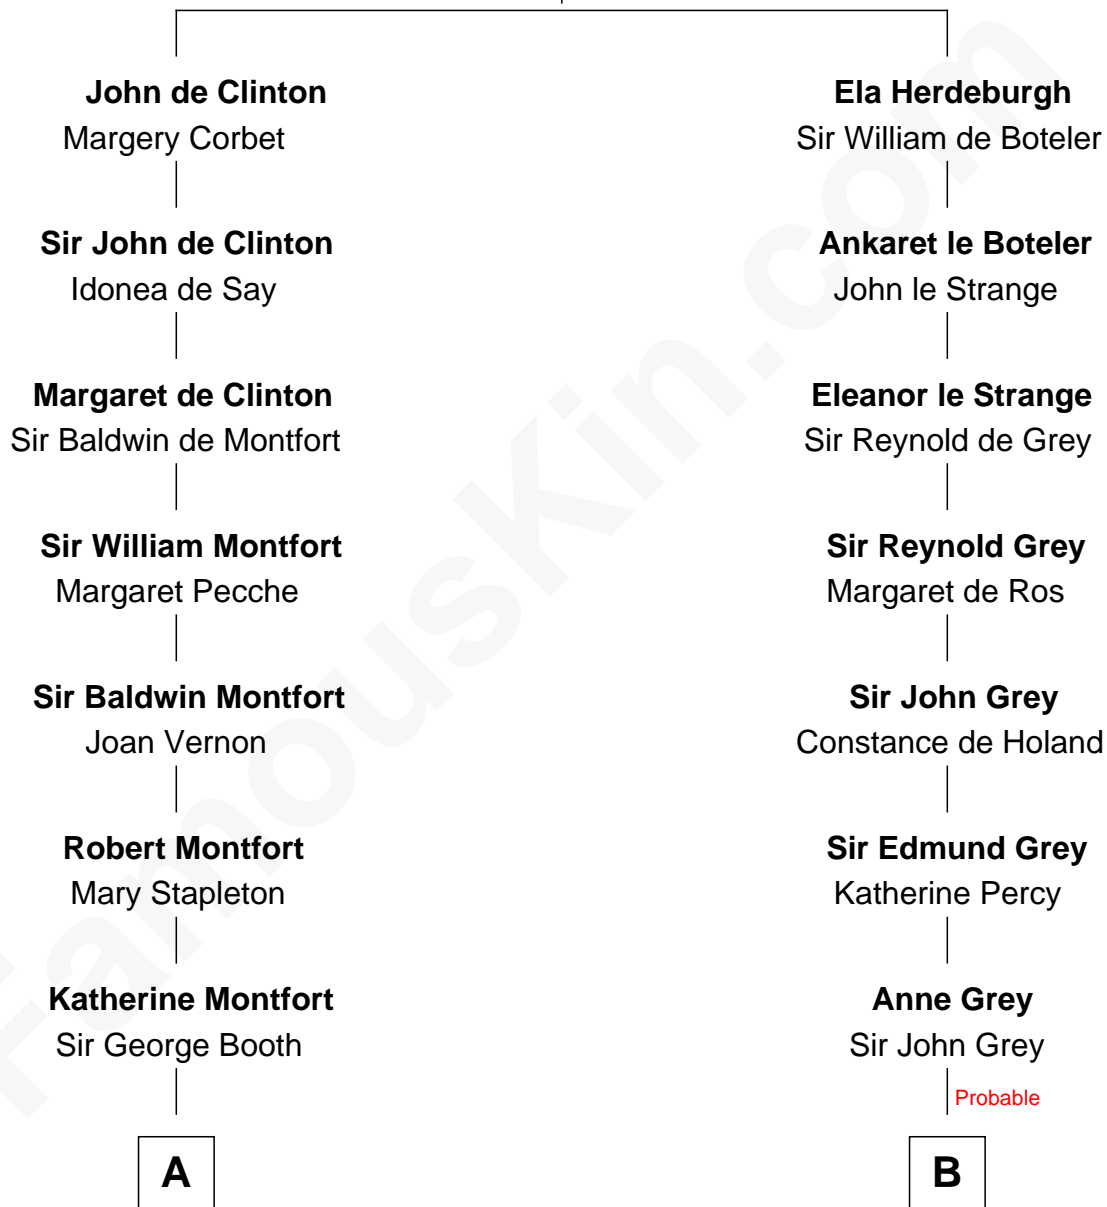

FamousKin.com

Relationship Chart of

Stephen A. Douglas

Participated in Lincoln-Douglas Debates

18th cousin 3 times removed of

Raquel Welch
Movie Actress

Ida de Odingsells

with husband

John de Clinton

with husband

Sir Roger de Herdeburgh

C

Sarah Fiske
Dr. Stephen Arnold Douglass

Stephen A. Douglas
The Lincoln-Douglas Debates

D

Hannah Kent Robinson
Elbridge Gerry Hall