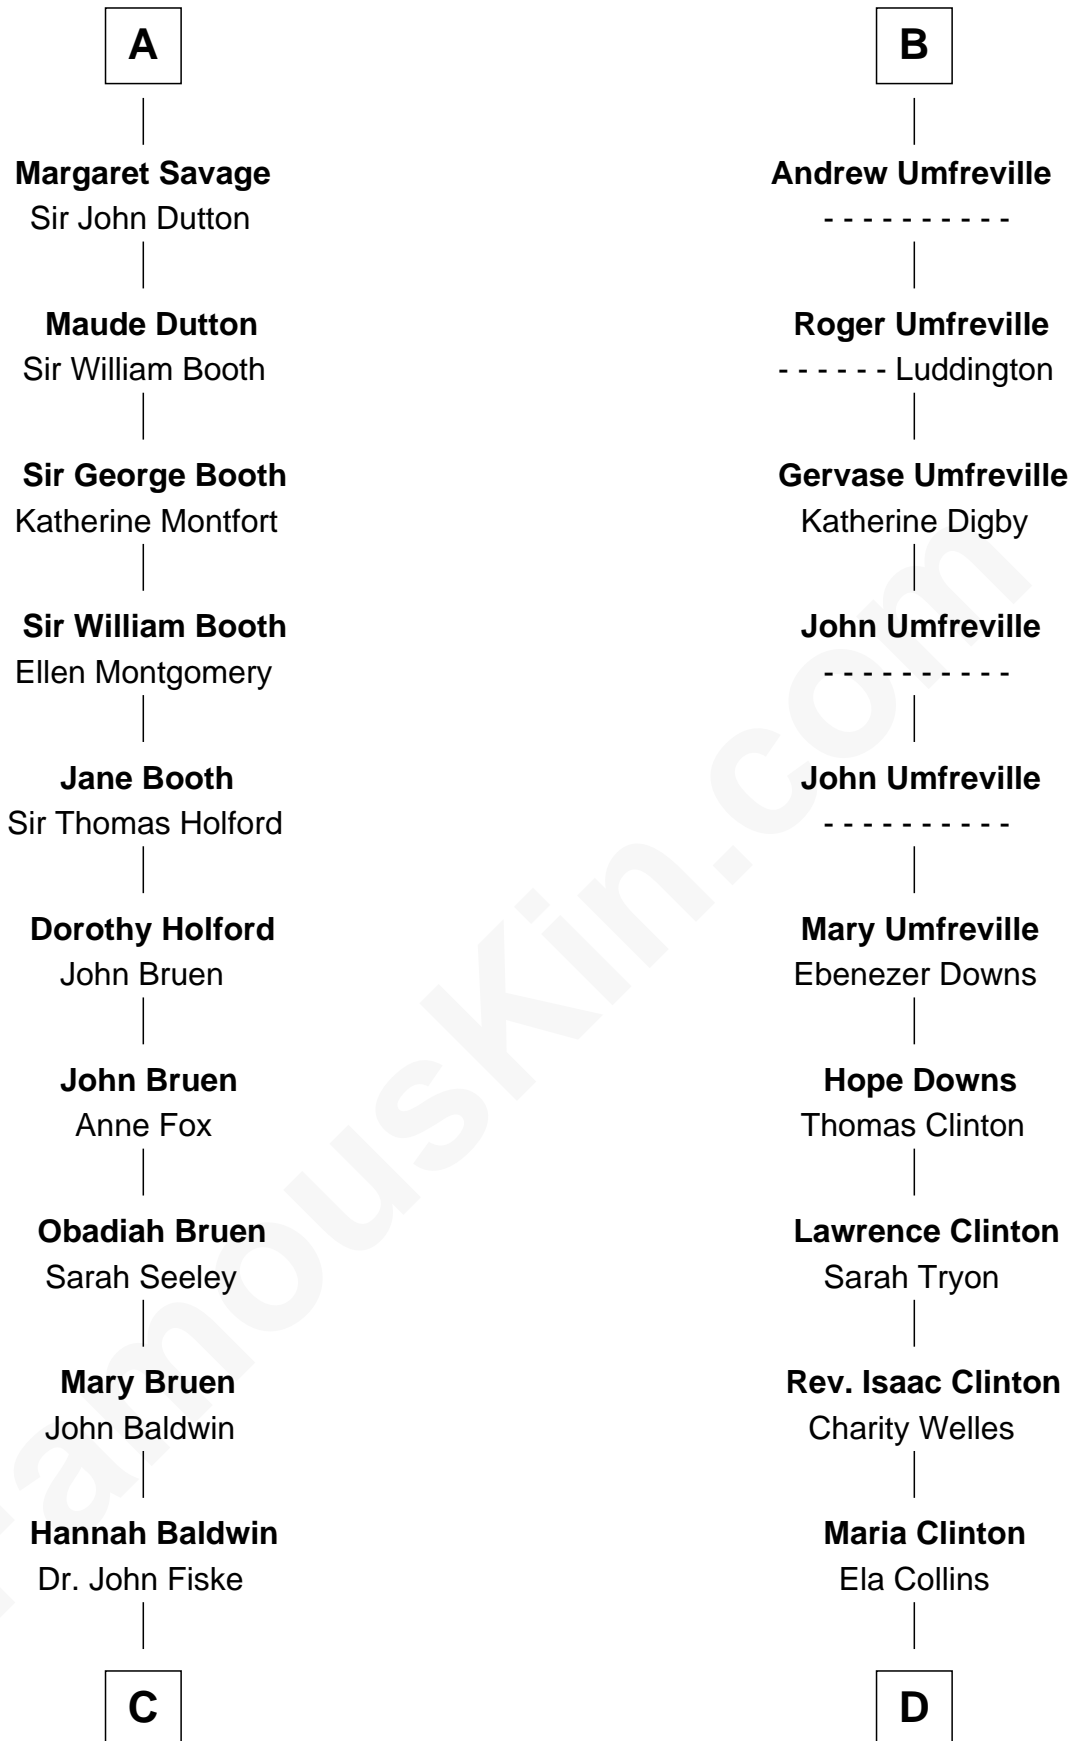

## Relationship Chart of

### Stephen A. Douglas

*Participated in Lincoln-Douglas Debates*

18th cousin 3 times removed of

### Helen (Herron) Taft

*First Lady of President William H. Taft*

**C**

**Benjamin Fiske**

Abigail Bowen

**Benjamin Fiske**

Susannah Briggs

**Rev. Nathaniel Fiske**