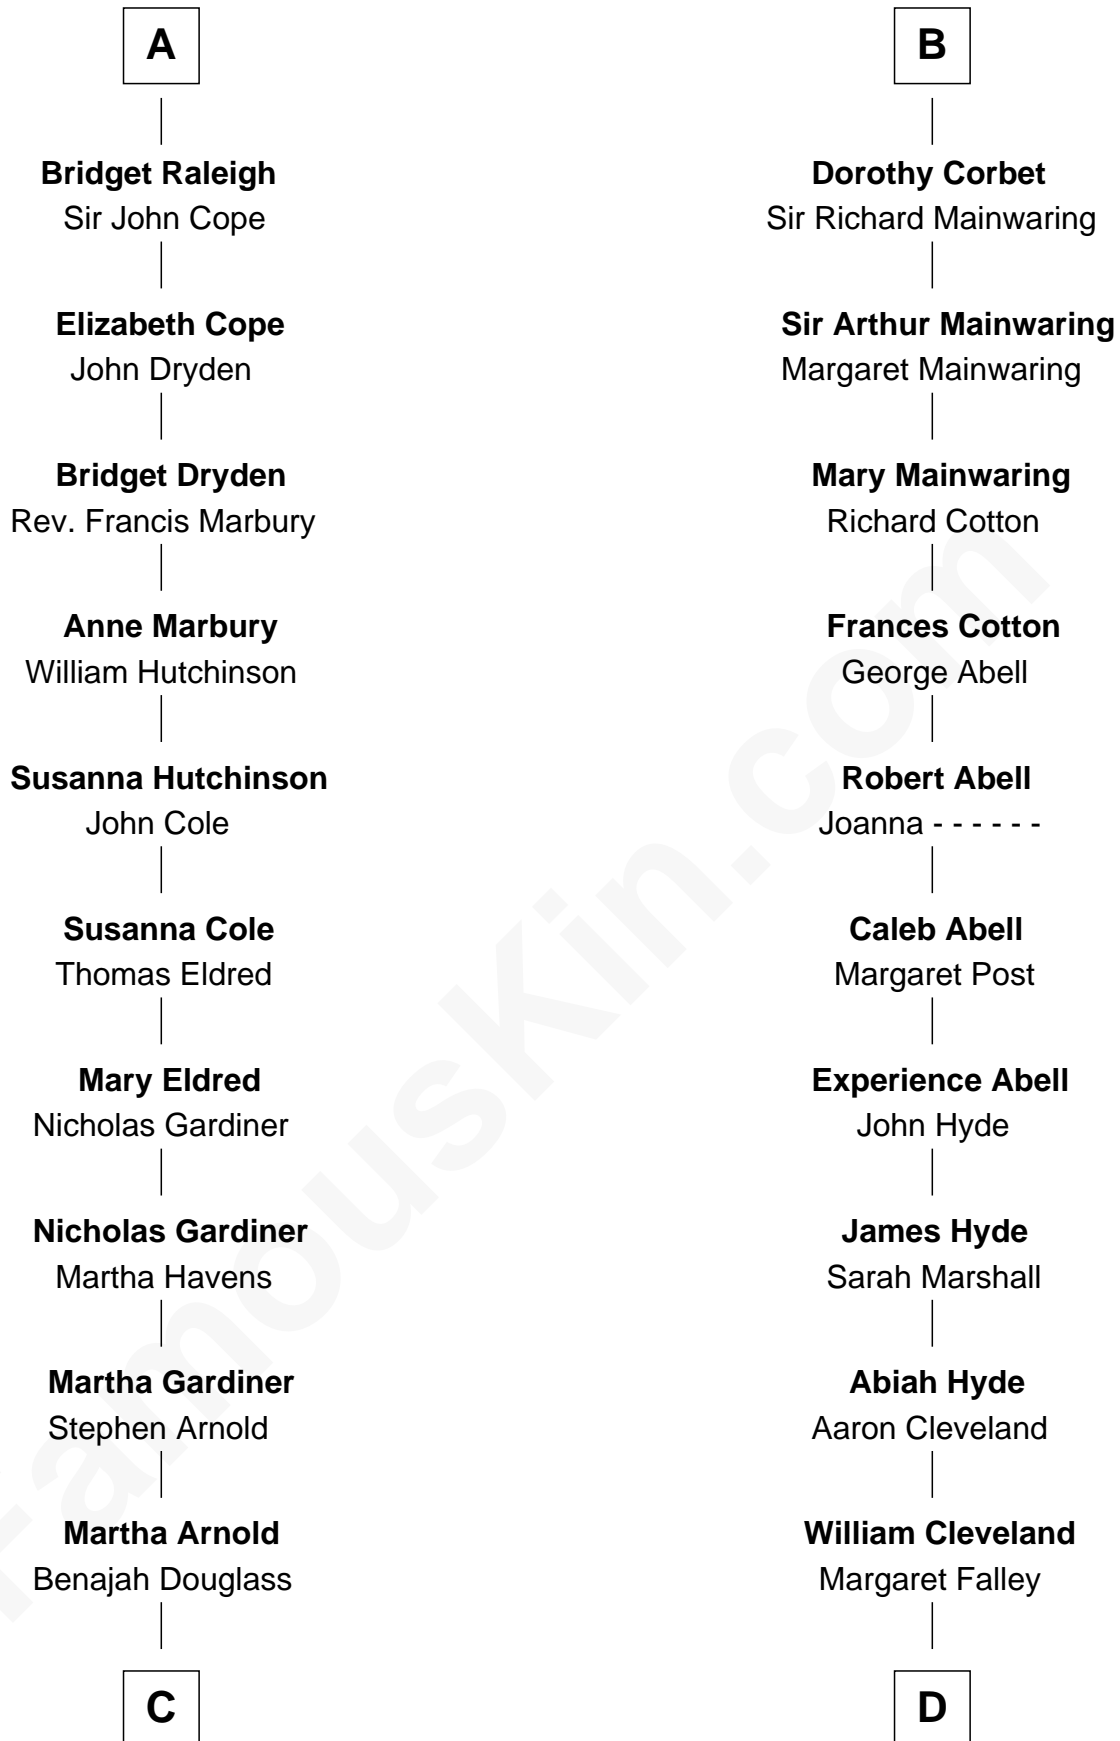

FamousKin.com

Relationship Chart of

Stephen A. Douglas

Participated in Lincoln-Douglas Debates

18th cousin of

Grover Cleveland

22nd and 24th U.S. President

Edmund Fitzalan

Alice de Warenne

FamousKin.com