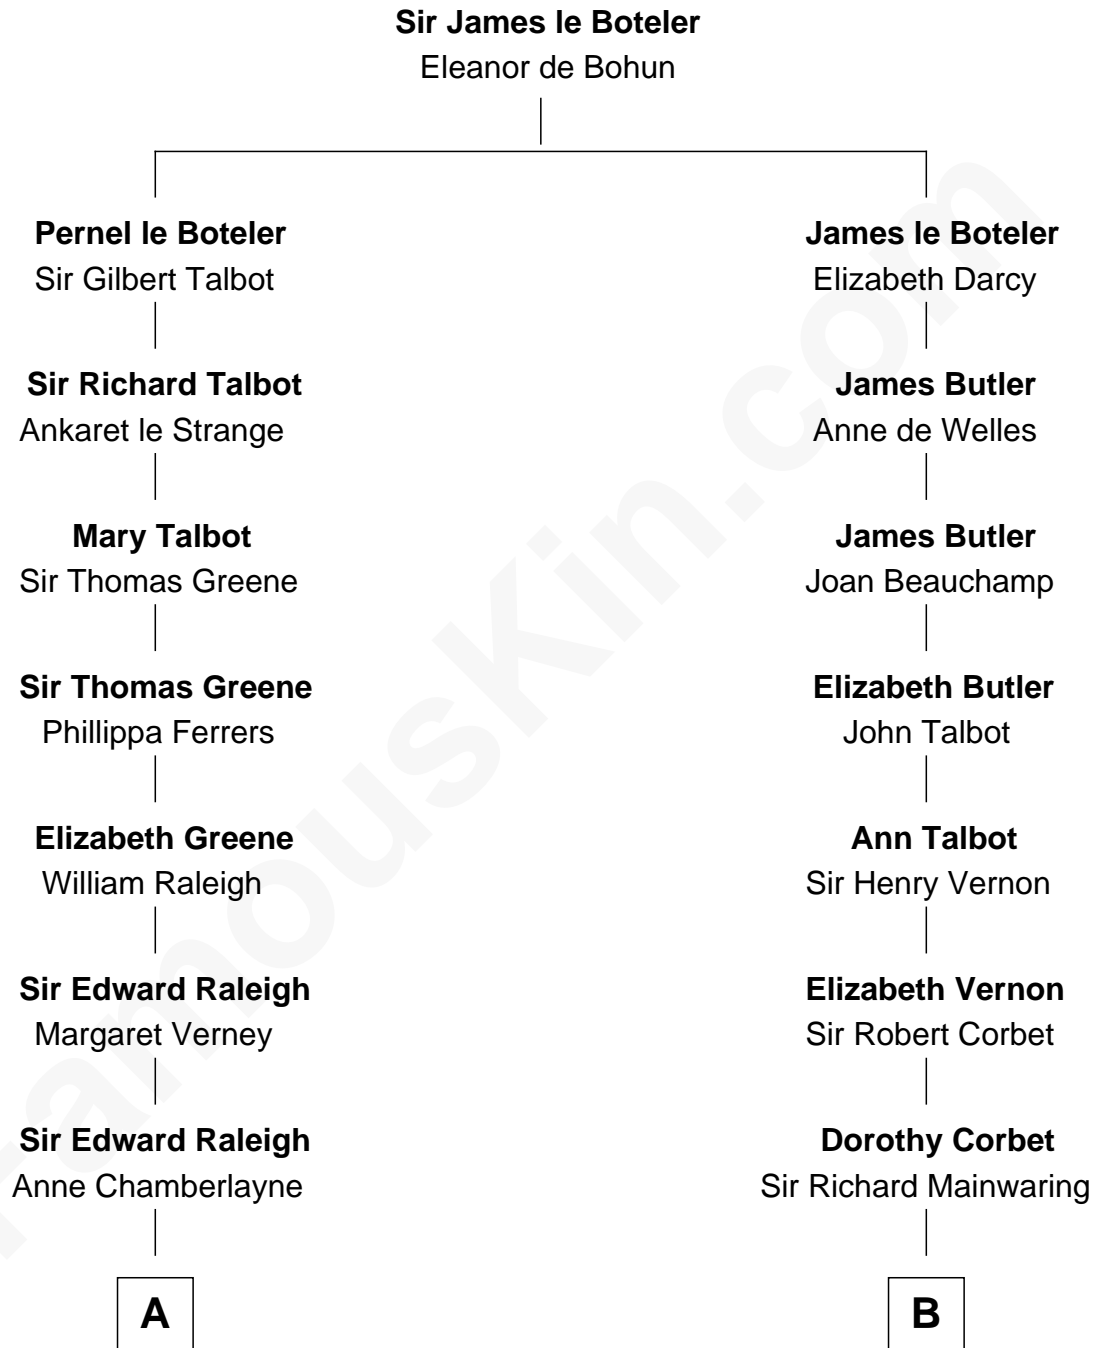

FamousKin.com

Relationship Chart of

Stephen A. Douglas

Participated in Lincoln-Douglas Debates

17th cousin 1 time removed of

Grover Cleveland

22nd and 24th U.S. President

C