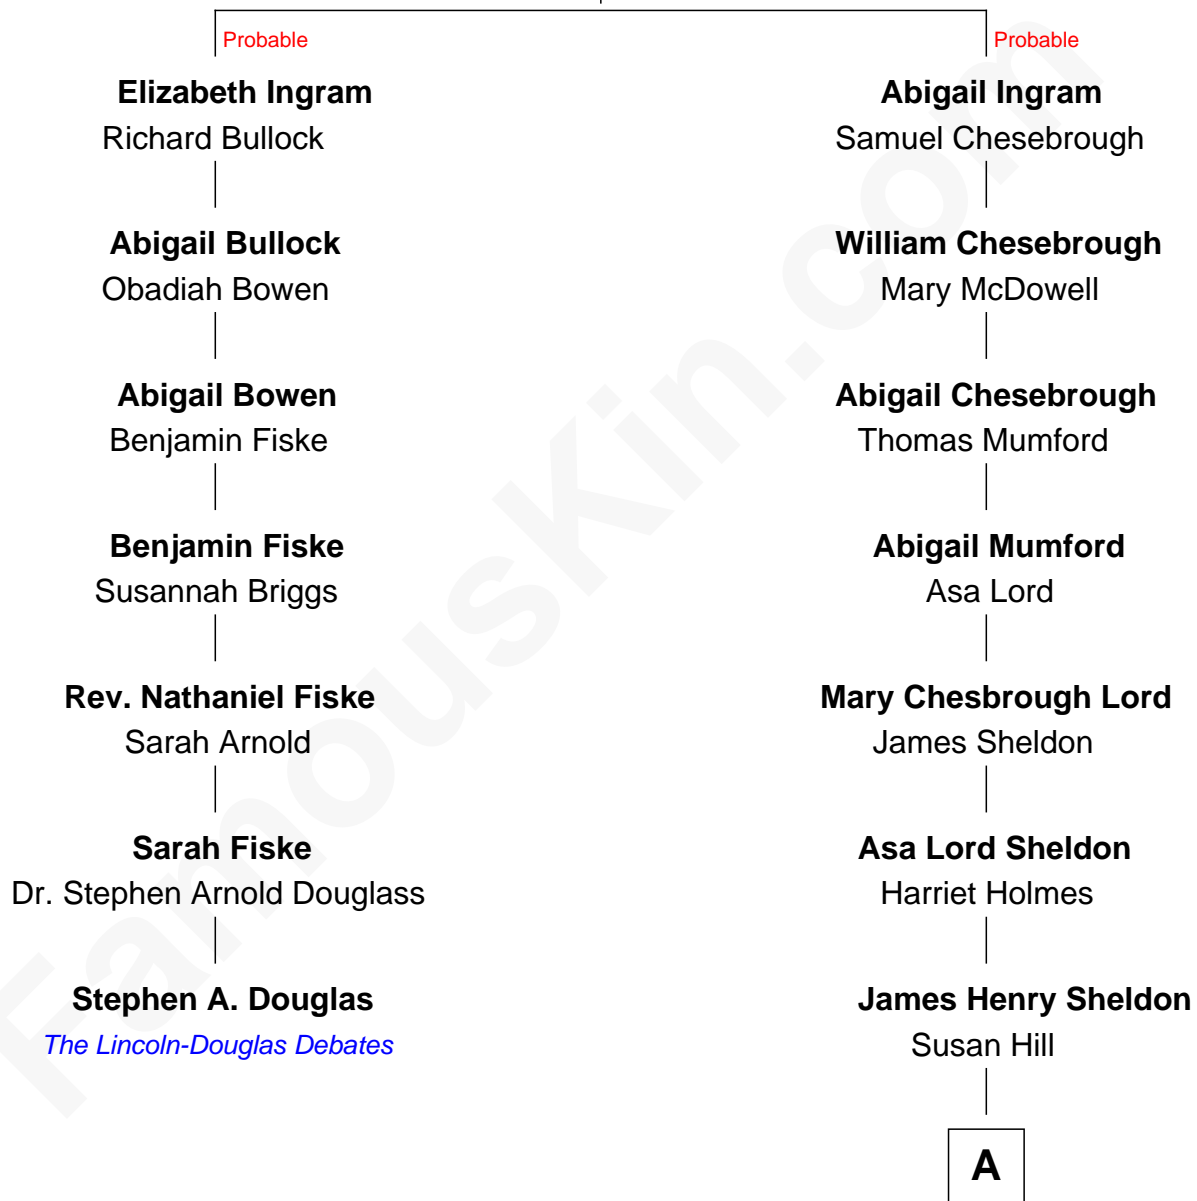

FamousKin.com

Relationship Chart of

Stephen A. Douglas

Participated in Lincoln-Douglas Debates

6th cousin 3 times removed of

Mamie (Doud) Eisenhower

First Lady of President Dwight Eisenhower

Richard Ingram

A

—
Mary Cornelia Sheldon

Royal Houghton Doud

—
John Sheldon Doud

Elivera Mathilda Carlson

—
Mamie (Doud) Eisenhower

First Lady of Dwight Eisenhower

FamousKin.com