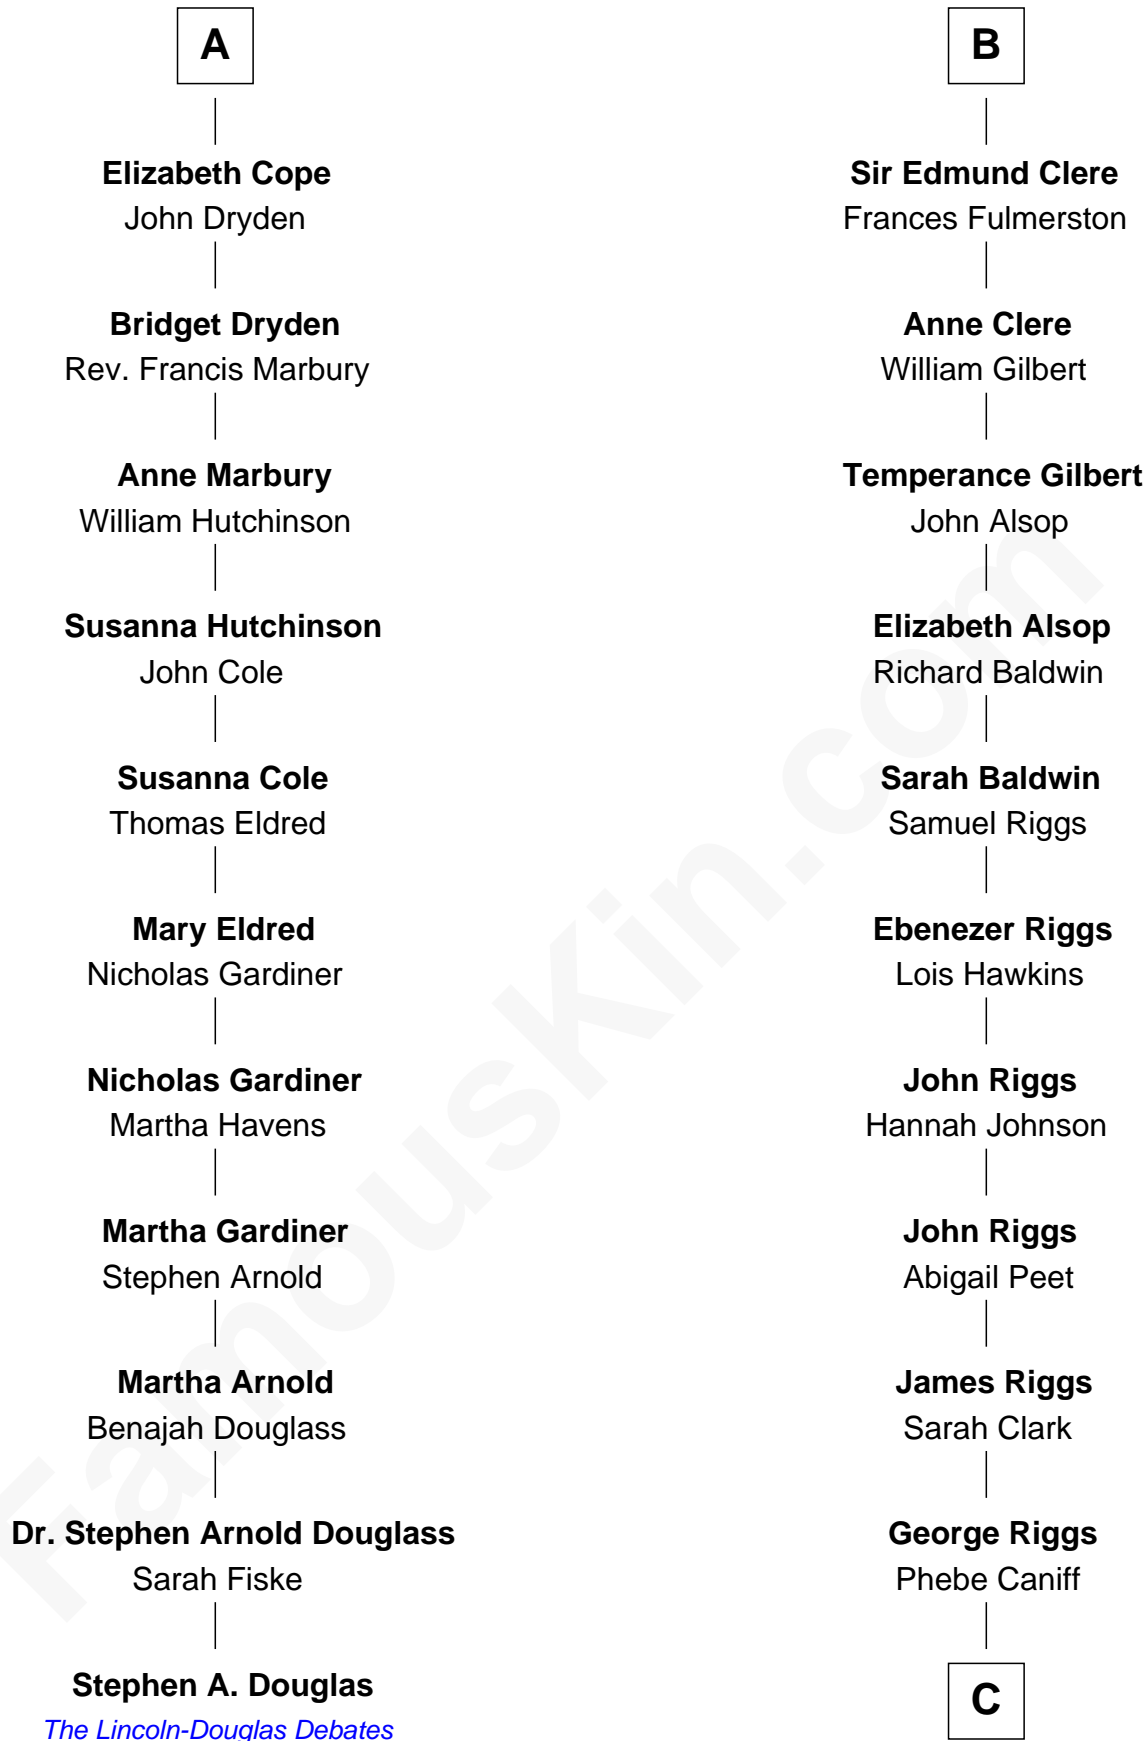

FamousKin.com

Relationship Chart of

Stephen A. Douglas

Participated in Lincoln-Douglas Debates

17th cousin 3 times removed of

Mamie (Doud) Eisenhower

First Lady of President Dwight Eisenhower

C

—
Maria Riggs

Eli Doud

—
Royal Houghton Doud

Mary Cornelia Sheldon

—
John Sheldon Doud

Elivera Mathilda Carlson

—
Mamie (Doud) Eisenhower

First Lady of Dwight Eisenhower