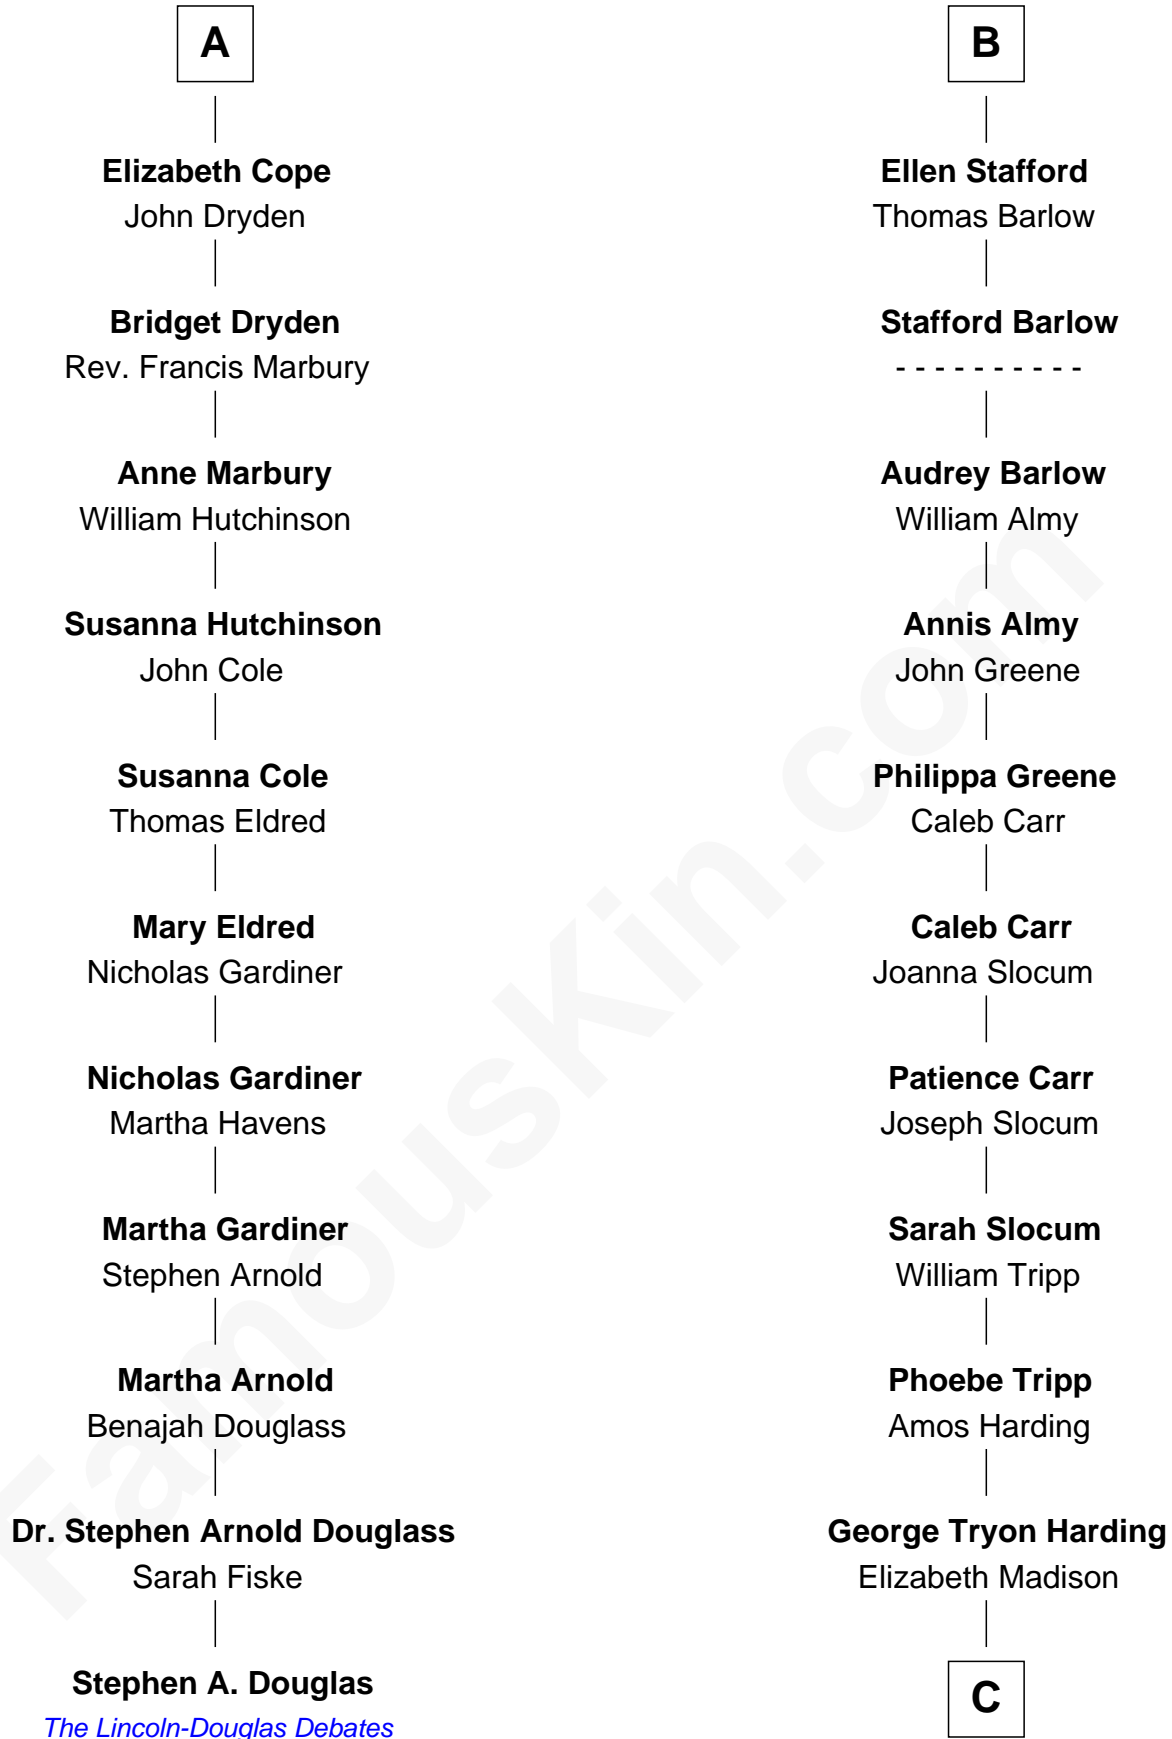

FamousKin.com

Relationship Chart of

Stephen A. Douglas

Participated in Lincoln-Douglas Debates

17th cousin 2 times removed of

Warren G. Harding
29th U.S. President

C

Charles Alexander Harding

Mary Ann Crawford

Dr. George Tryon Harding

Phoebe Elizabeth Dickerson

Warren G. Harding

29th U.S. President

FamousKin.com