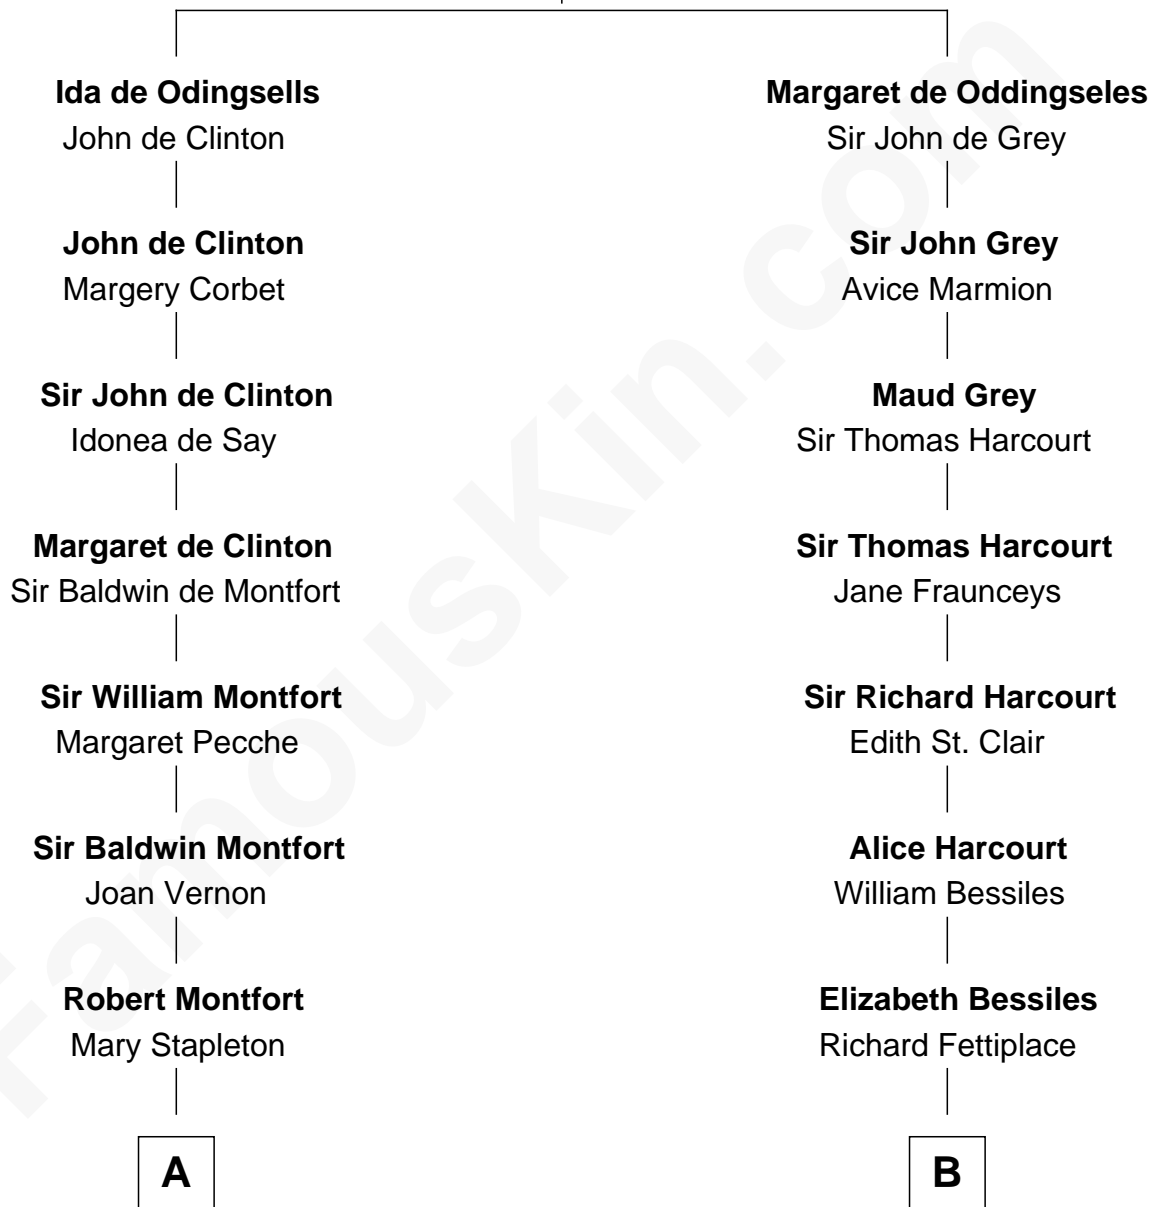

Herbert Hoover

31st U.S. President

William de Odingsells

Ela FitzWalter