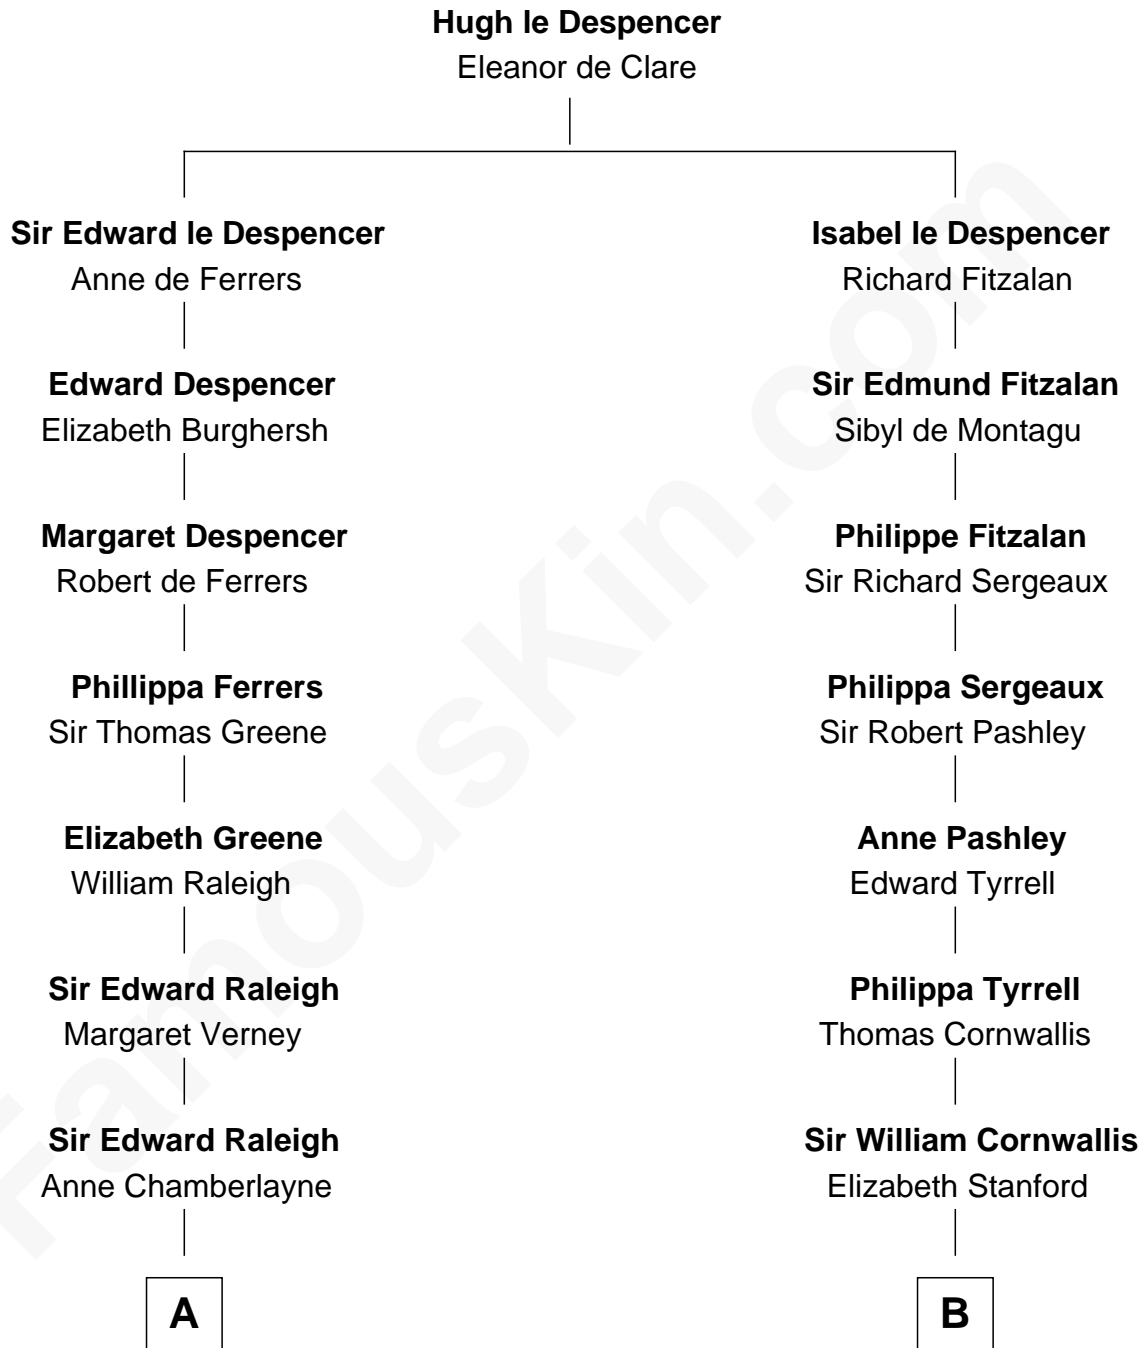

FamousKin.com

Relationship Chart of

Stephen A. Douglas

Participated in Lincoln-Douglas Debates

18th cousin 1 time removed of

Ellen Louise (Axson) Wilson

First Lady of President Woodrow Wilson

C

Dr. Stephen Arnold Douglass

Sarah Fiske

Stephen A. Douglas

The Lincoln-Douglas Debates

D

Rebecca Longstreet FitzRandolph

Rev. Isaac Stockton Keith Axson

Rev. Samuel Edward Axson

Margaret Jane Hoyt

Ellen Louise (Axson) Wilson

First Lady of Woodrow Wilson

FamousKin.com