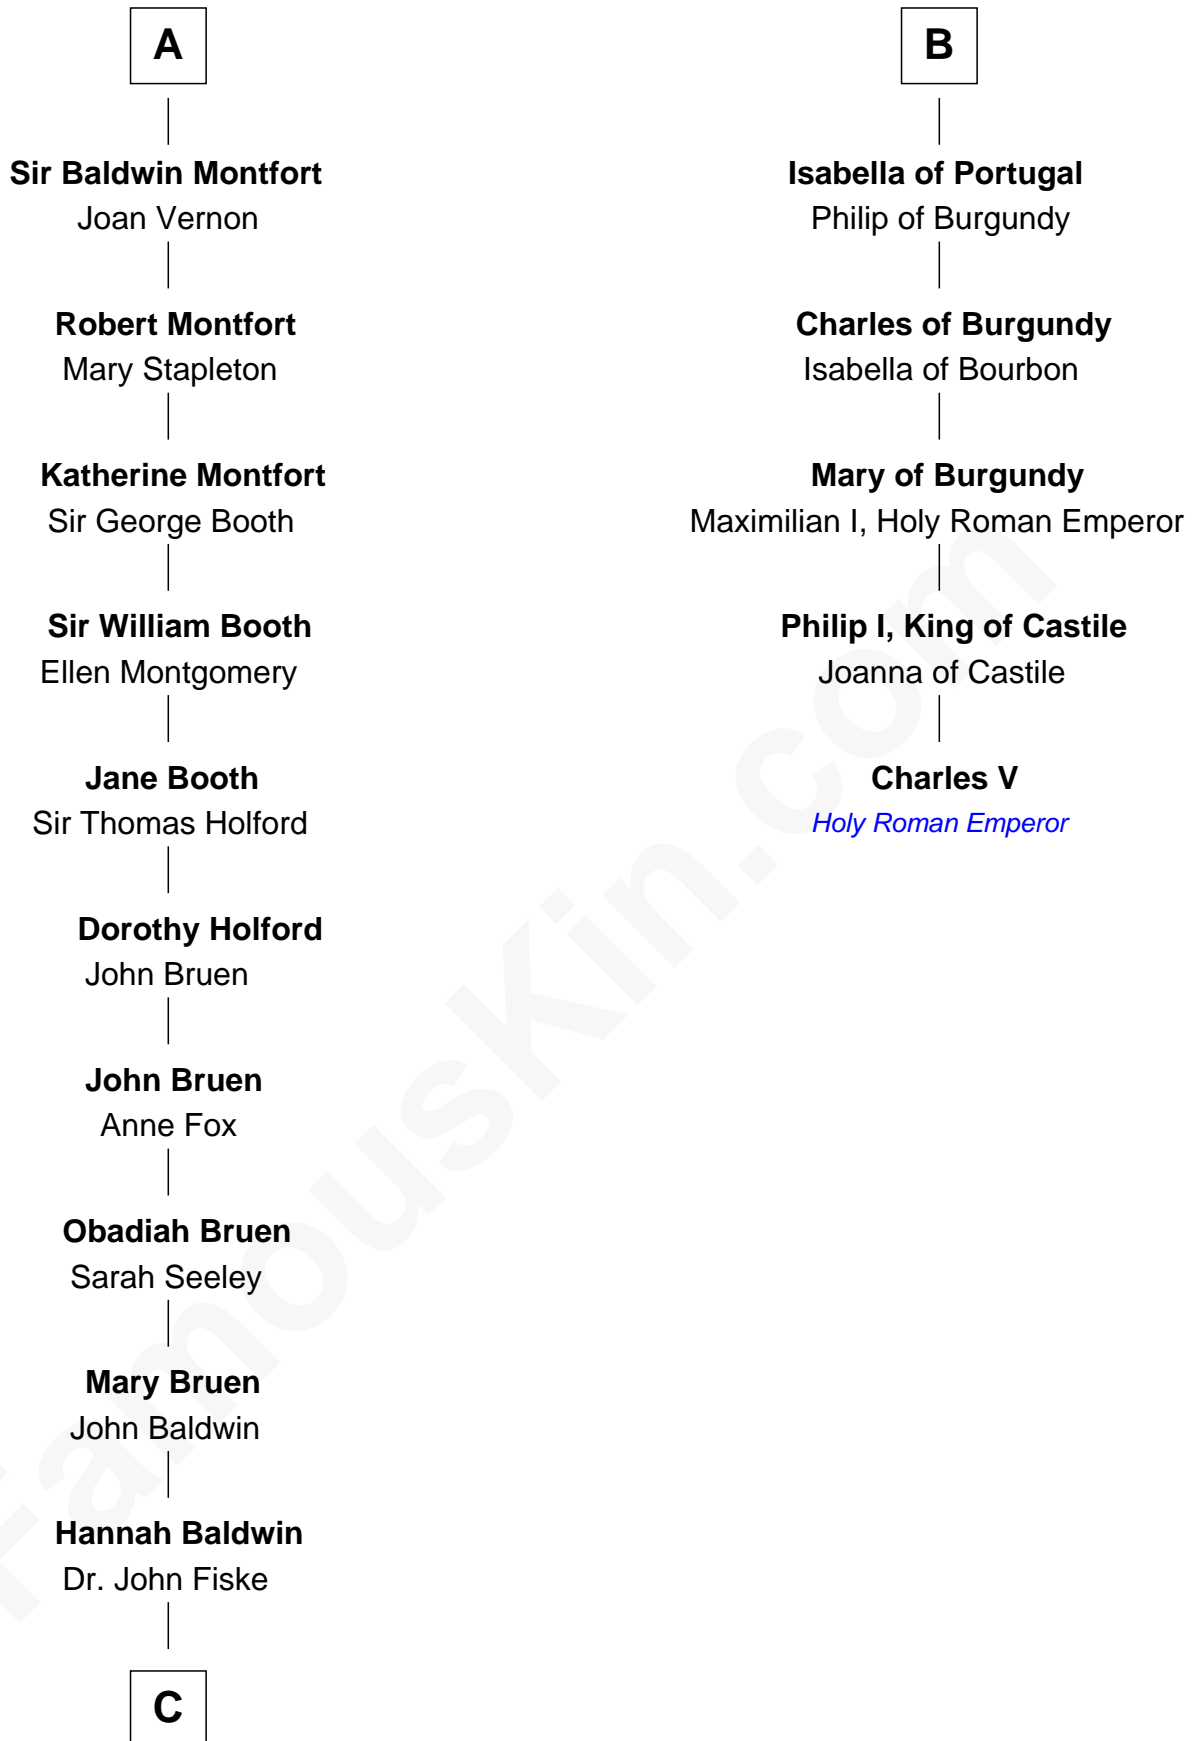

FamousKin.com

Relationship Chart of

Stephen A. Douglas

Participated in Lincoln-Douglas Debates

11th cousin 10 times removed of

Charles V

Holy Roman Emperor

FamousKin.com