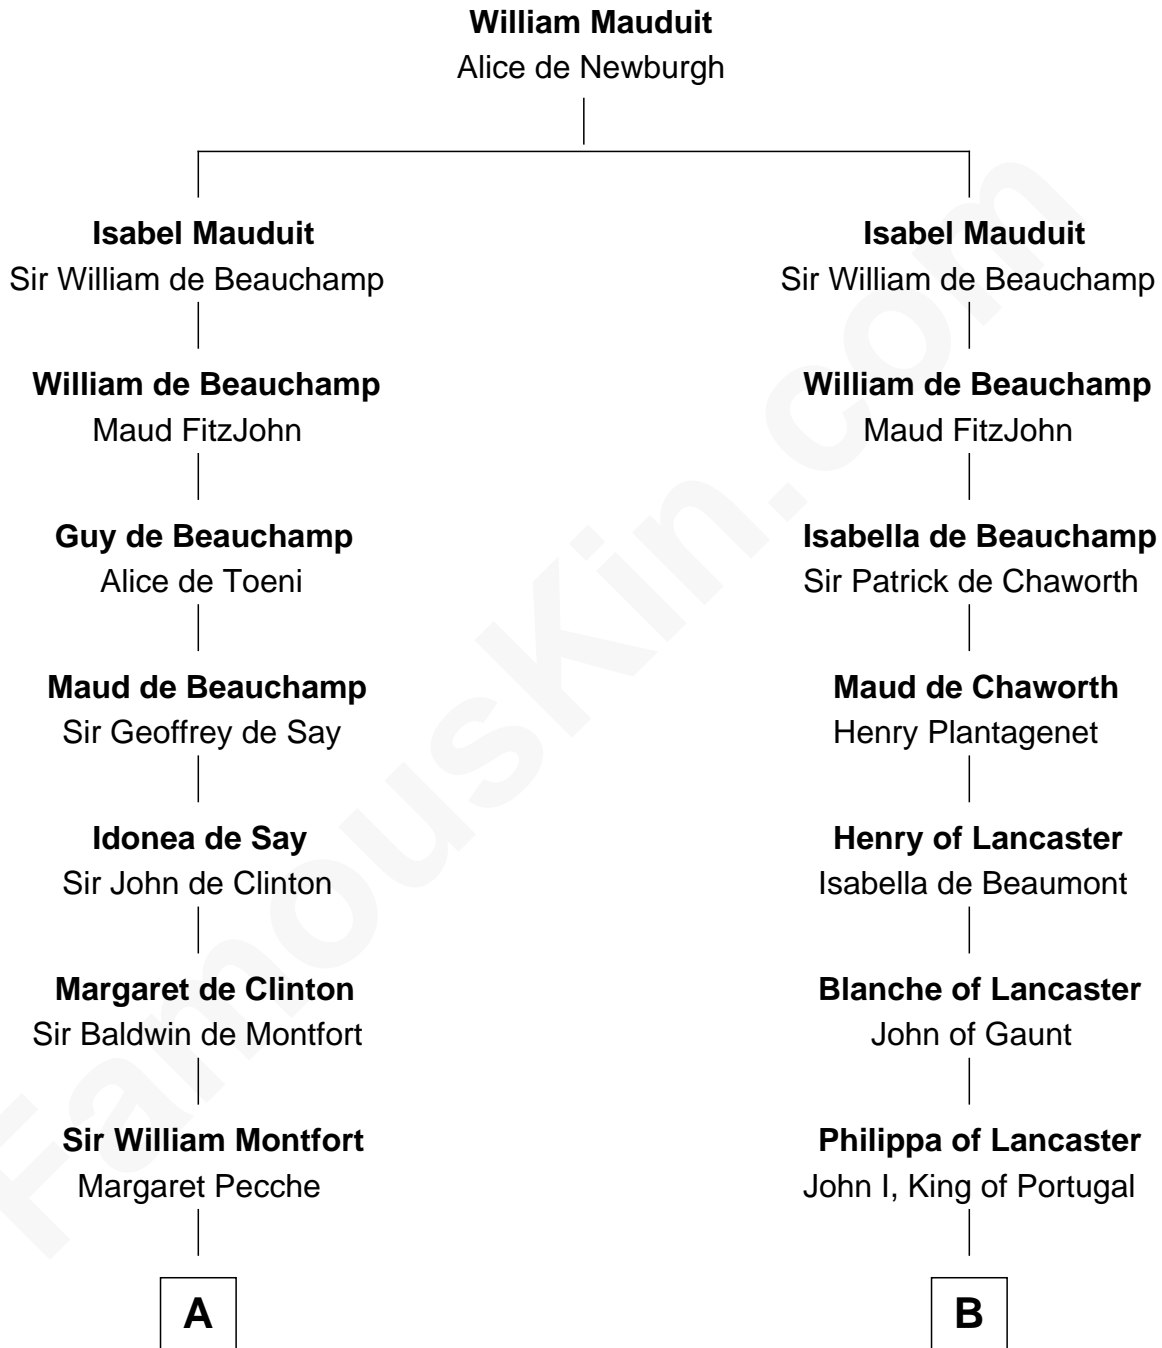

FamousKin.com

Relationship Chart of

Stephen A. Douglas

Participated in Lincoln-Douglas Debates

11th cousin 10 times removed of

Charles V

Holy Roman Emperor

FamousKin.com