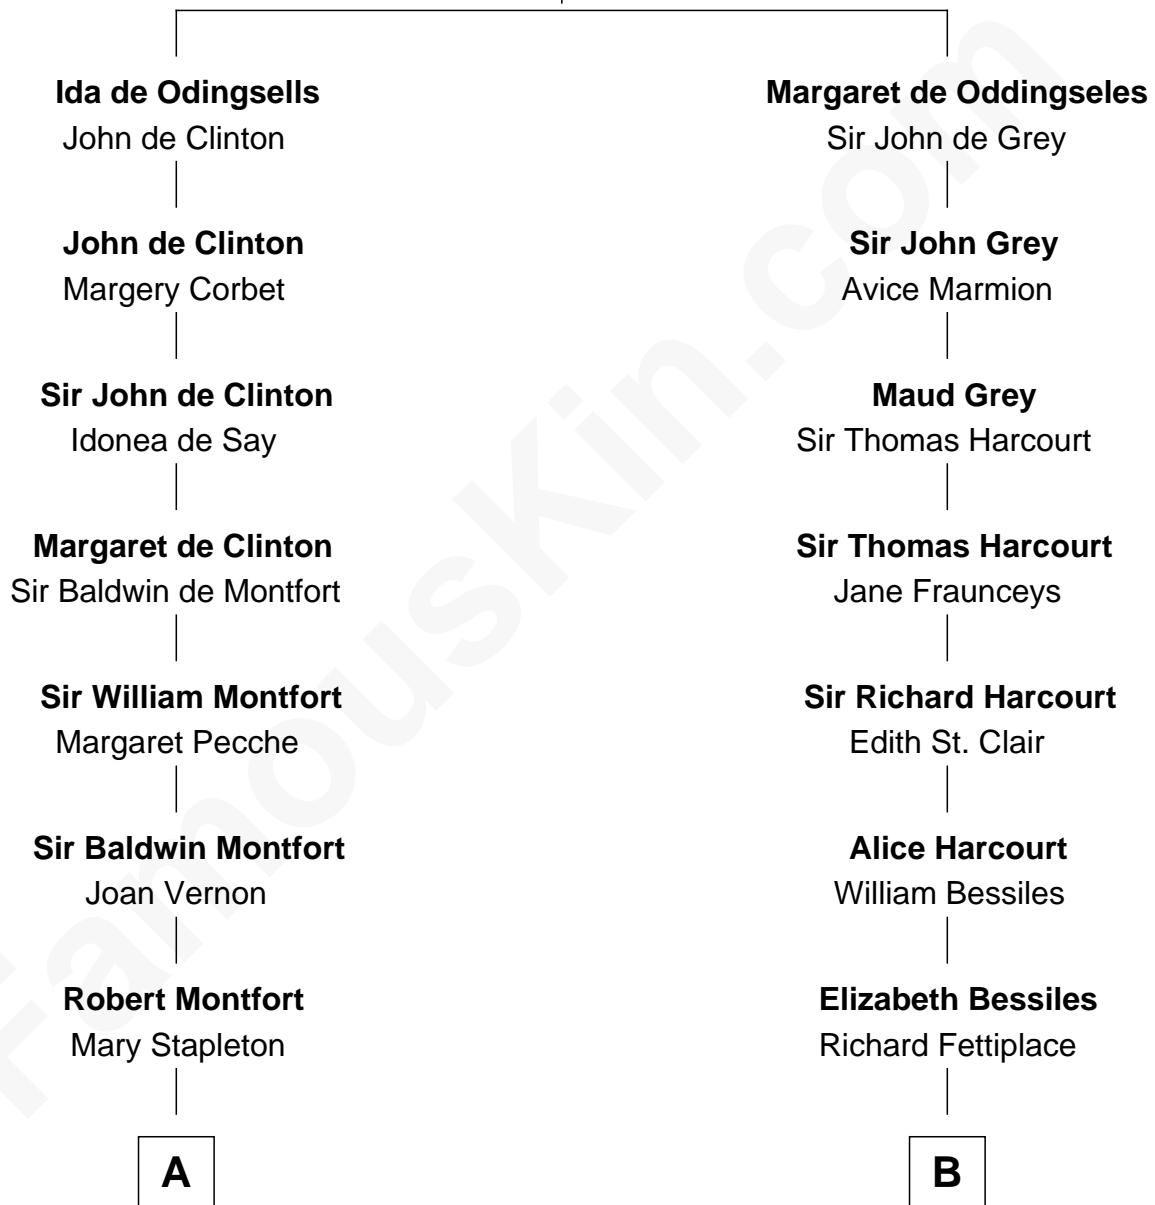

FamousKin.com

Relationship Chart of

Stephen A. Douglas

Participated in Lincoln-Douglas Debates

18th cousin 1 time removed of

Milton Bradley

Founder, Milton Bradley Company

William de Odingsells

Ela FitzWalter

FamousKin.com