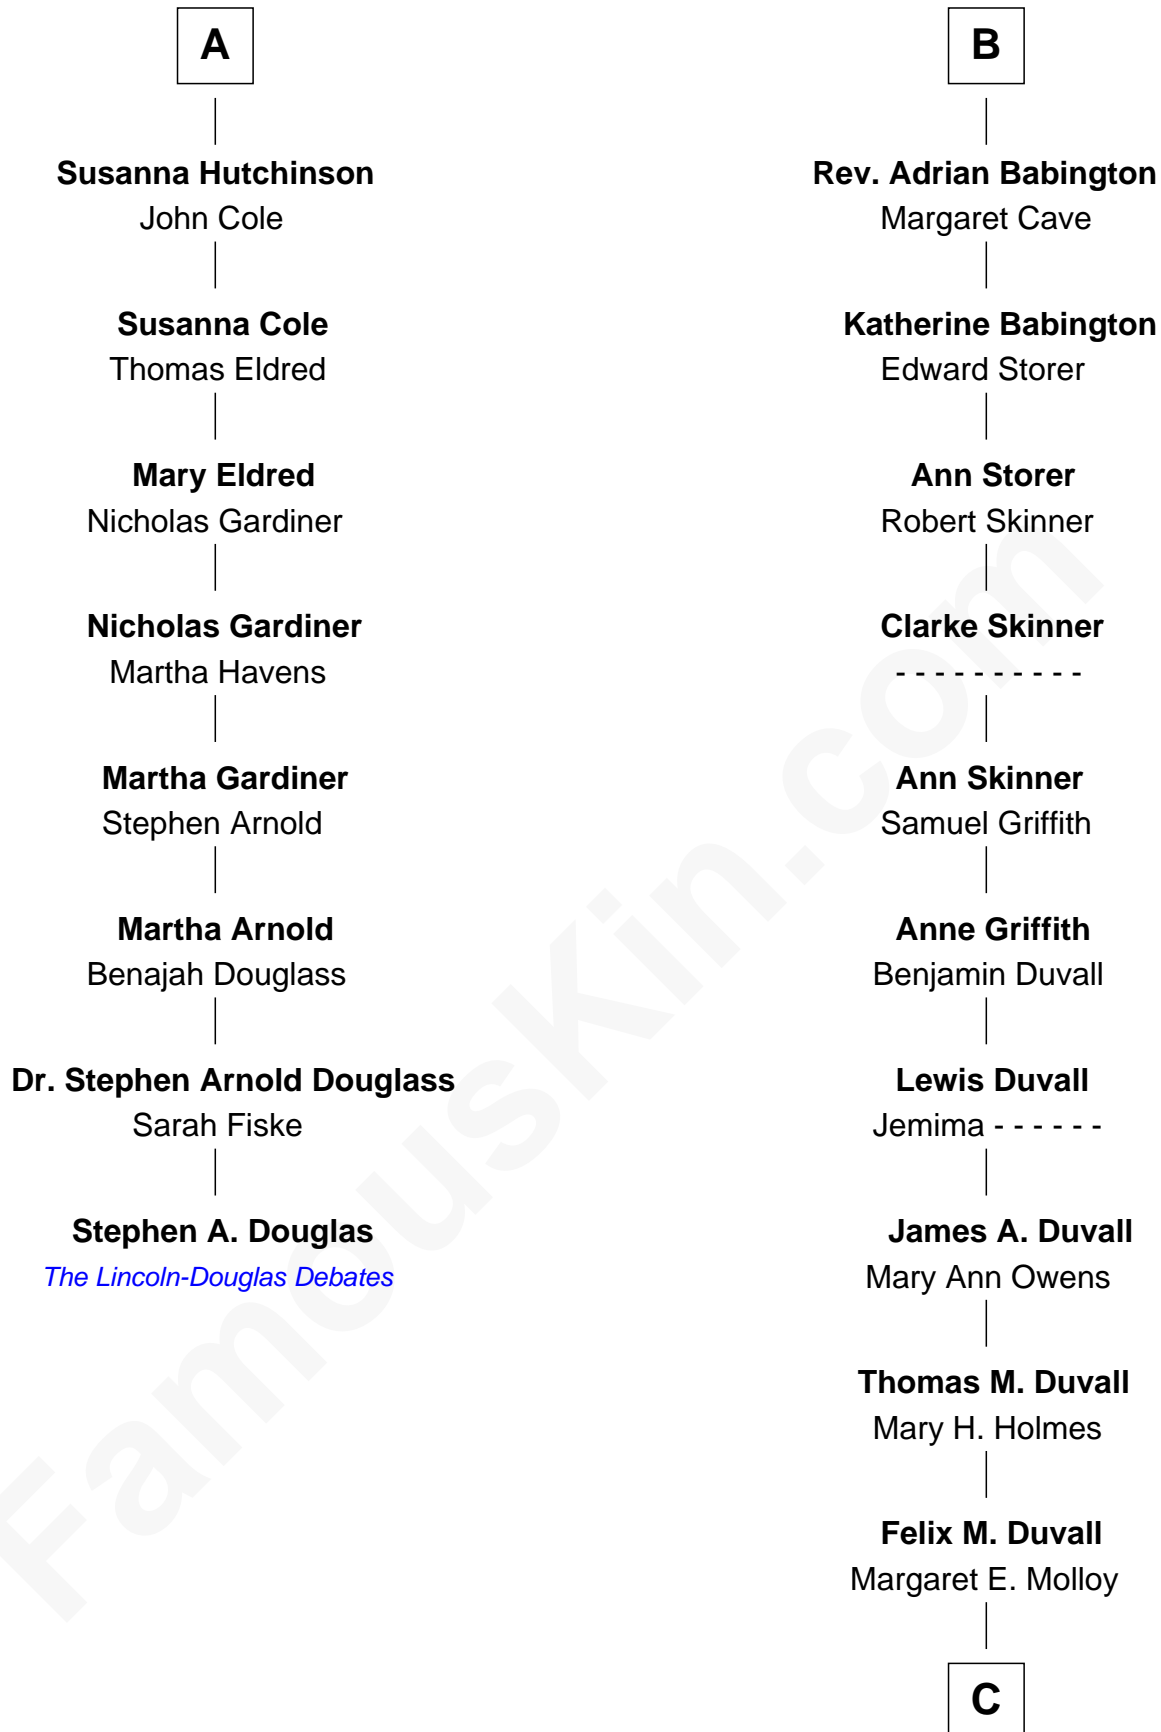

FamousKin.com

Relationship Chart of

Stephen A. Douglas

Participated in Lincoln-Douglas Debates

14th cousin 6 times removed of

John Dye

TV and Movie Actor - "Touched by an Angel"

Sir Walter Blount

Sancha de Ayala

Sir Thomas Blount

Margaret de Gresley

Sir Thomas Blount

Agnes Hawley

Anne Blount

William Marbury

Robert Marbury

Eleanor Beaumont

Humphrey Babington

Thomas Babington

Eleanor Humfrey

Humphrey Babington

Margaret Cave

B

C