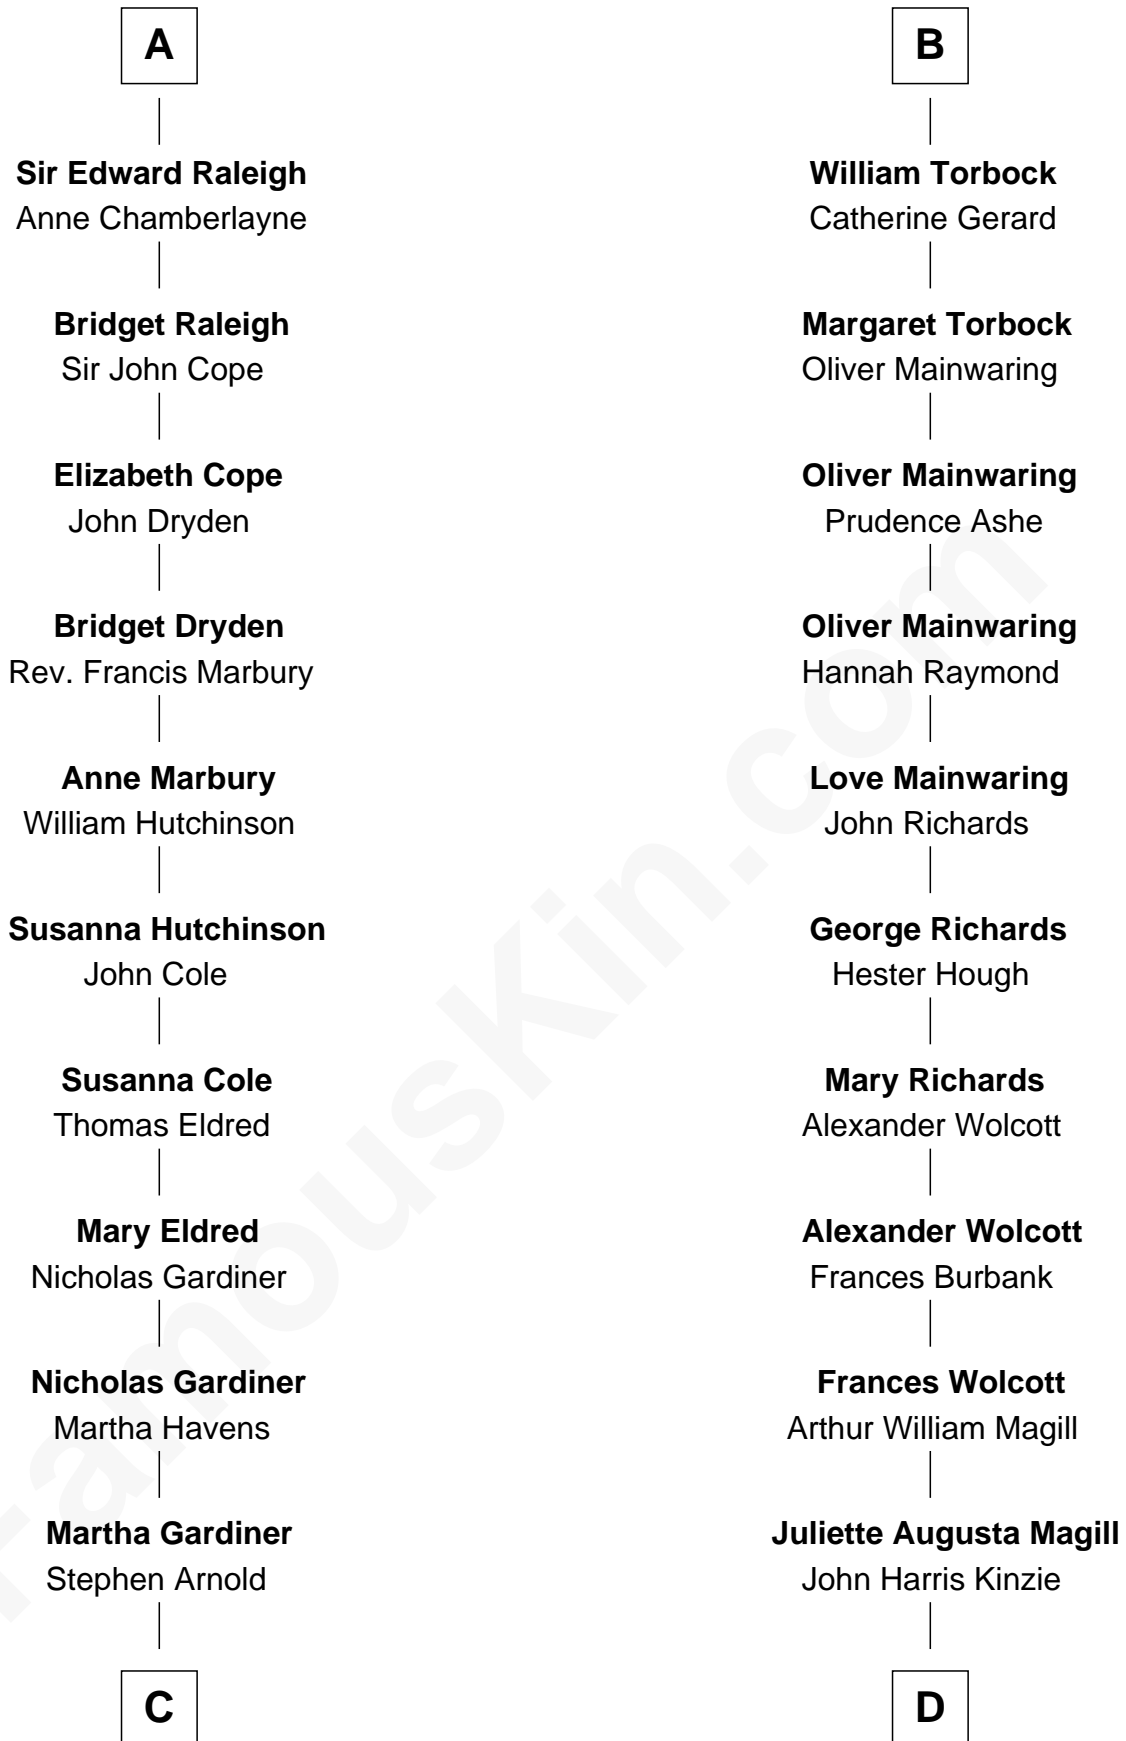

FamousKin.com

Relationship Chart of

Stephen A. Douglas

Participated in Lincoln-Douglas Debates

18th cousin 1 time removed of

Juliette Gordon Low

Founder of the Girl Scouts

Humphrey de Bohun
Elizabeth Plantagenet

Eleanor de Bohun
Sir James le Boteler

Pernel le Boteler
Sir Gilbert Talbot

Sir Richard Talbot
Ankaret le Strange

Mary Talbot
Sir Thomas Greene

Sir Thomas Greene
Phillippa Ferrers

Elizabeth Greene
William Raleigh

Sir Edward Raleigh
Margaret Verney

A

Sir William de Bohun
Elizabeth de Badlesmere

Elizabeth de Bohun
Sir Richard Fitzalan

Elizabeth Fitzalan
Sir Robert Goushill

Joan Goushill
Sir Thomas Stanley

Sir John Stanley
Elizabeth Weever

Margery Stanley
Sir William Torbock

Thomas Torbock
Elizabeth Moore

B

C

Martha Arnold
Benajah Douglass

Dr. Stephen Arnold Douglass
Sarah Fiske

Stephen A. Douglas
The Lincoln-Douglas Debates

D