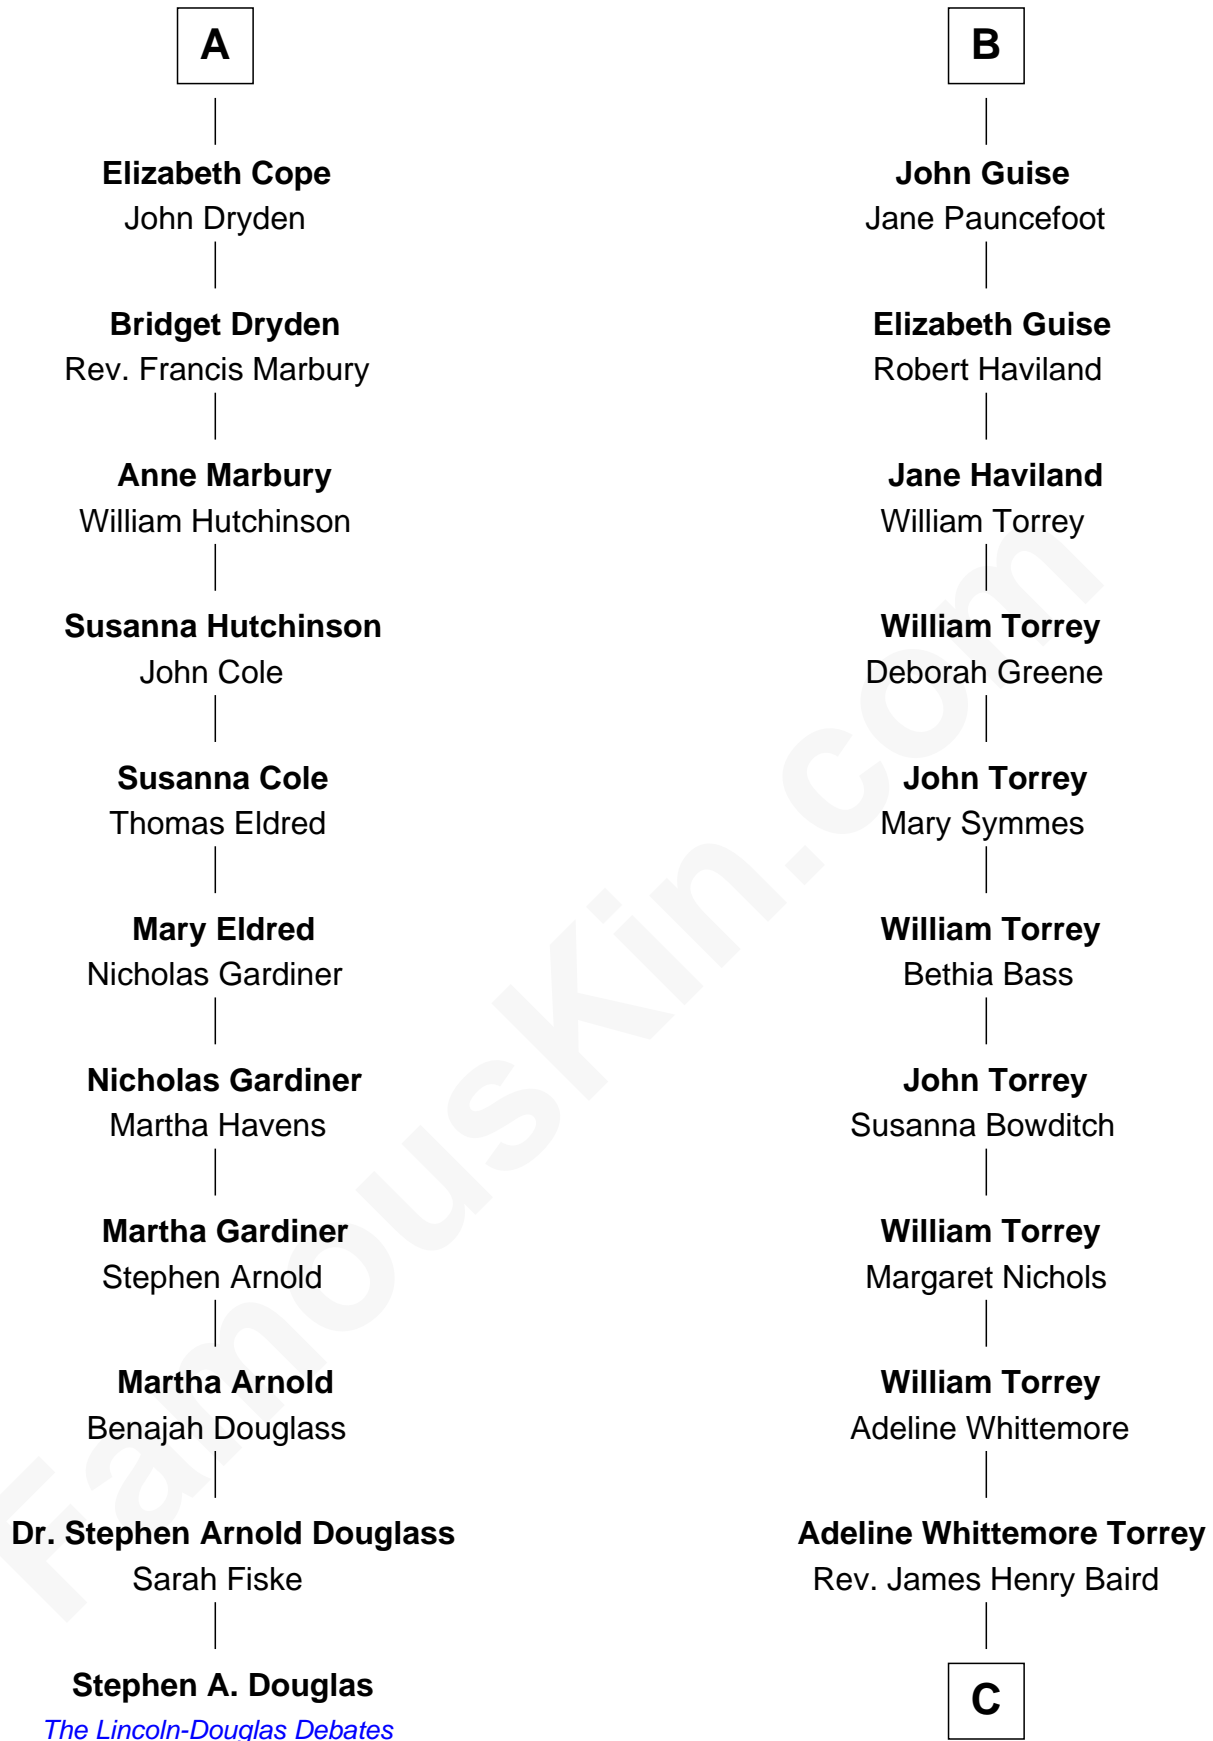

FamousKin.com

Relationship Chart of

Stephen A. Douglas

Participated in Lincoln-Douglas Debates

17th cousin 4 times removed of

Billie Eilish

Singer and Songwriter

C

William Torrey Baird
Anne Merideth Grant

Collier Whittemore Baird
Dorothy Grace Norton

William Norton Baird
Edith May Shaw

Maggie May Baird
Patrick O'Connell

Billie Eilish
Singer and Songwriter