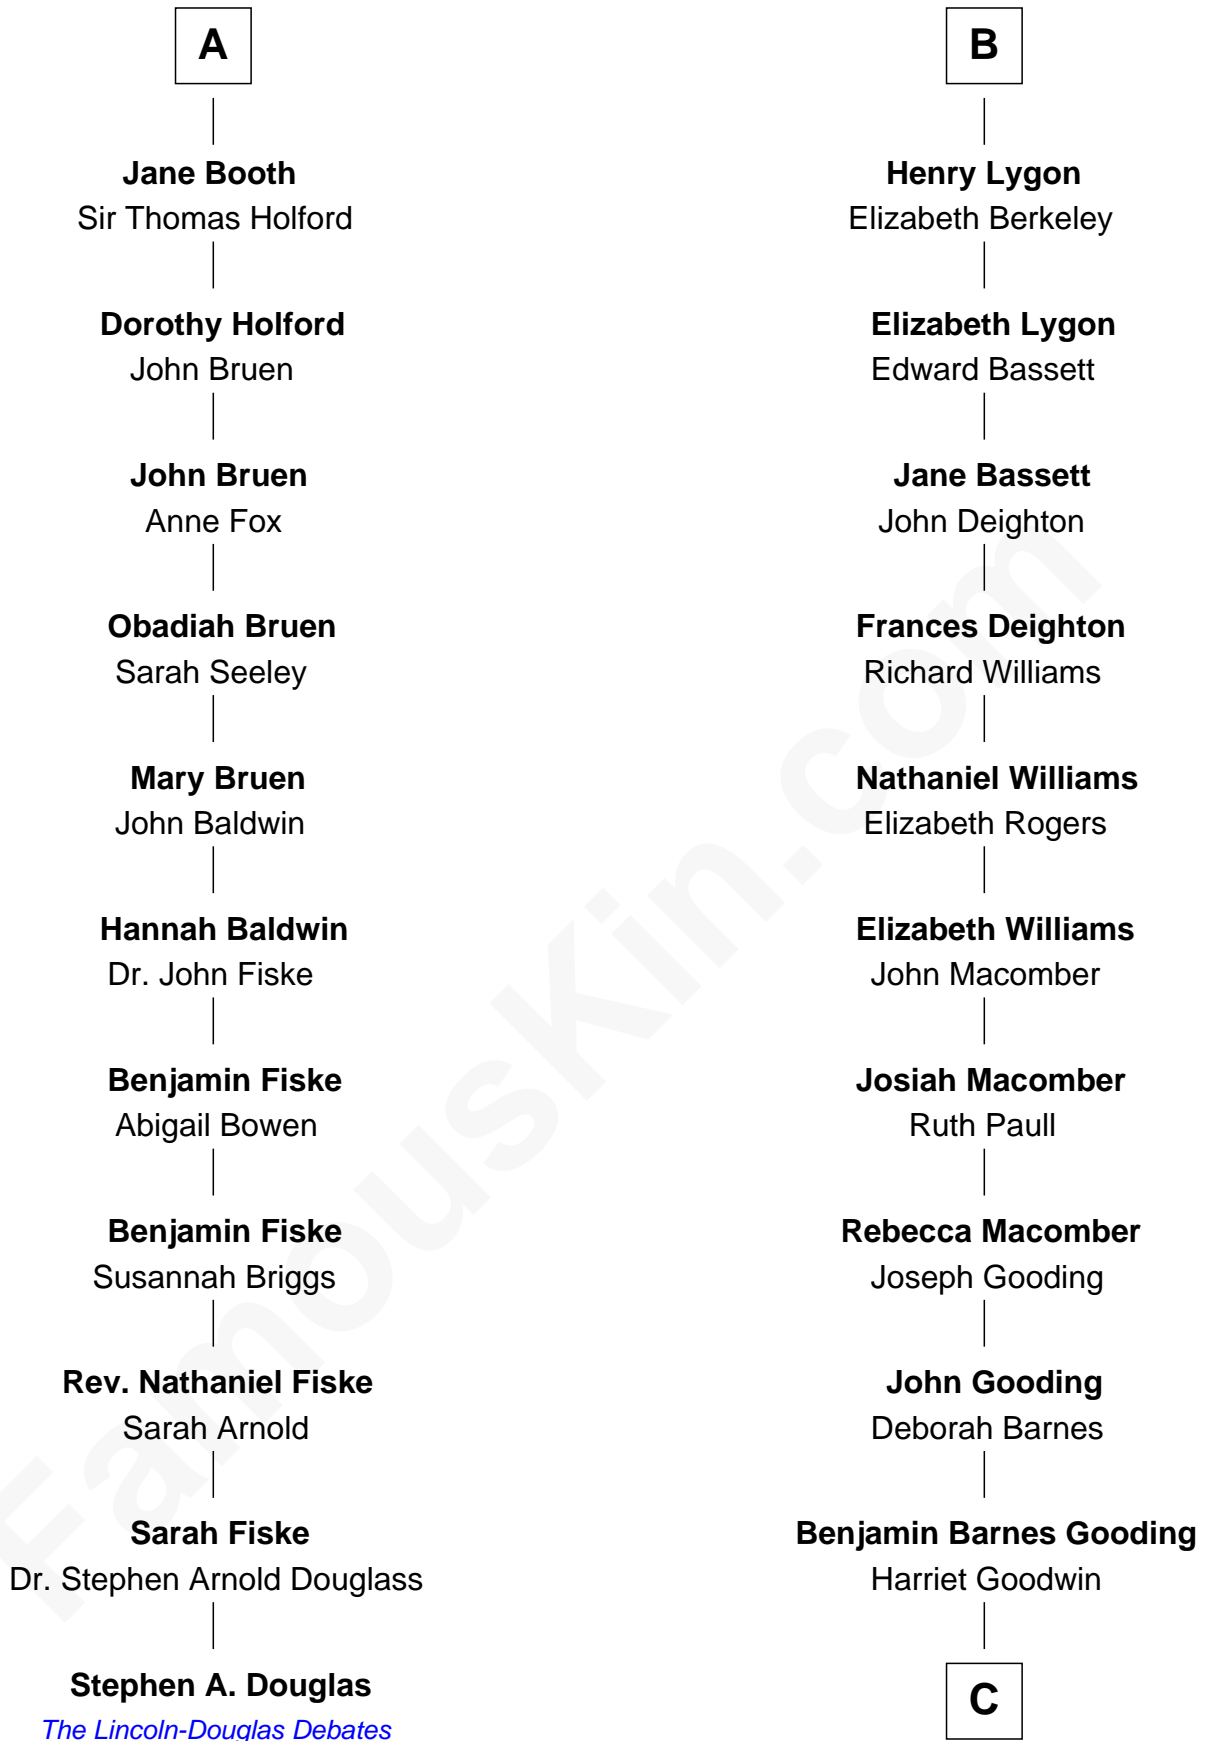

FamousKin.com

Relationship Chart of

Stephen A. Douglas

Participated in Lincoln-Douglas Debates

17th cousin 1 time removed of

Mary Winthrop Gooding

Prolific Mayflower Descendant

Katherine de Hastang

Ralph de Stafford

C

Benjamin Winthrop Gooding

Lydia Sprague Freeman

Mary Winthrop Gooding

Prolific Mayflower Descendant

FamousKin.com