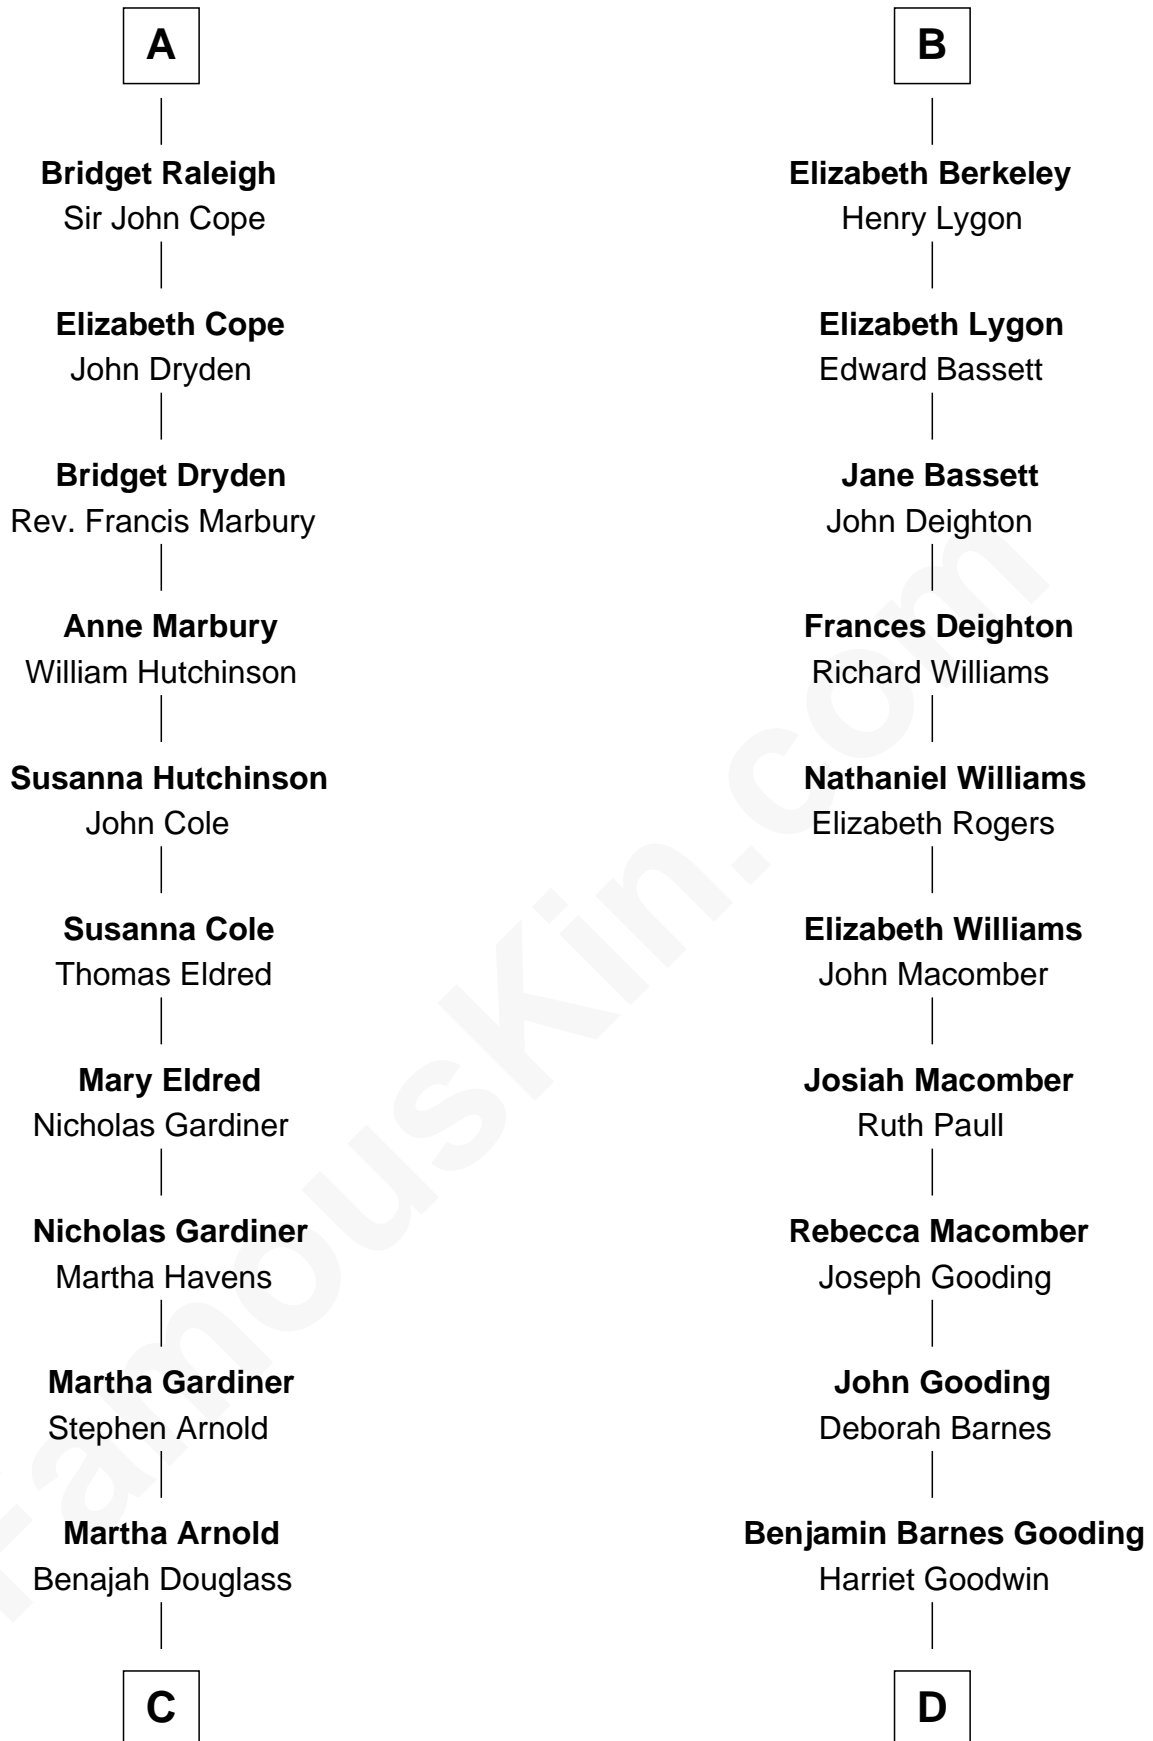

## Relationship Chart of

### Stephen A. Douglas

*Participated in Lincoln-Douglas Debates*

18th cousin of

**Mary Winthrop Gooding**

*Prolific Mayflower Descendant*

**Edmund Fitzalan**

Alice de Warenne

FamousKin.com