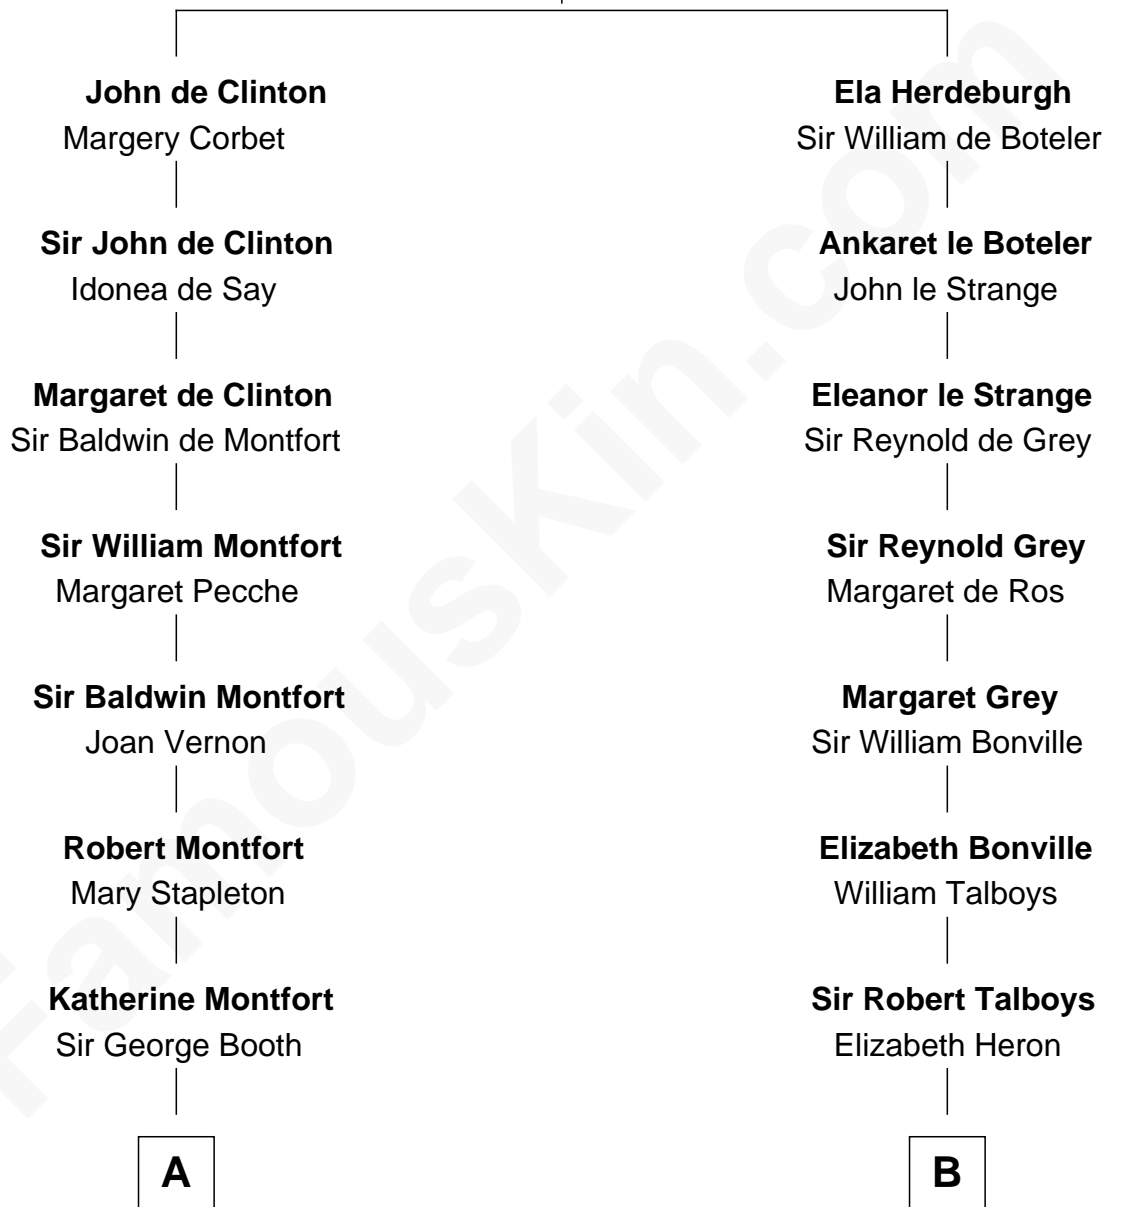

## Relationship Chart of

### Stephen A. Douglas

*Participated in Lincoln-Douglas Debates*

18th cousin 2 times removed of

**Katharine Hepburn**  
*Movie Actress*

**Ida de Odingsells**

*with husband*

*John de Clinton*

*with husband*

*Sir Roger de Herdeburgh*

**C**

**Sarah Fiske**  
Dr. Stephen Arnold Douglass

**Stephen A. Douglas**  
*The Lincoln-Douglas Debates*

**D**

**Martha Ann Spalding**  
Leman Benton Garlinghouse

**Caroline Garlinghouse**  
Alfred Augustus Houghton