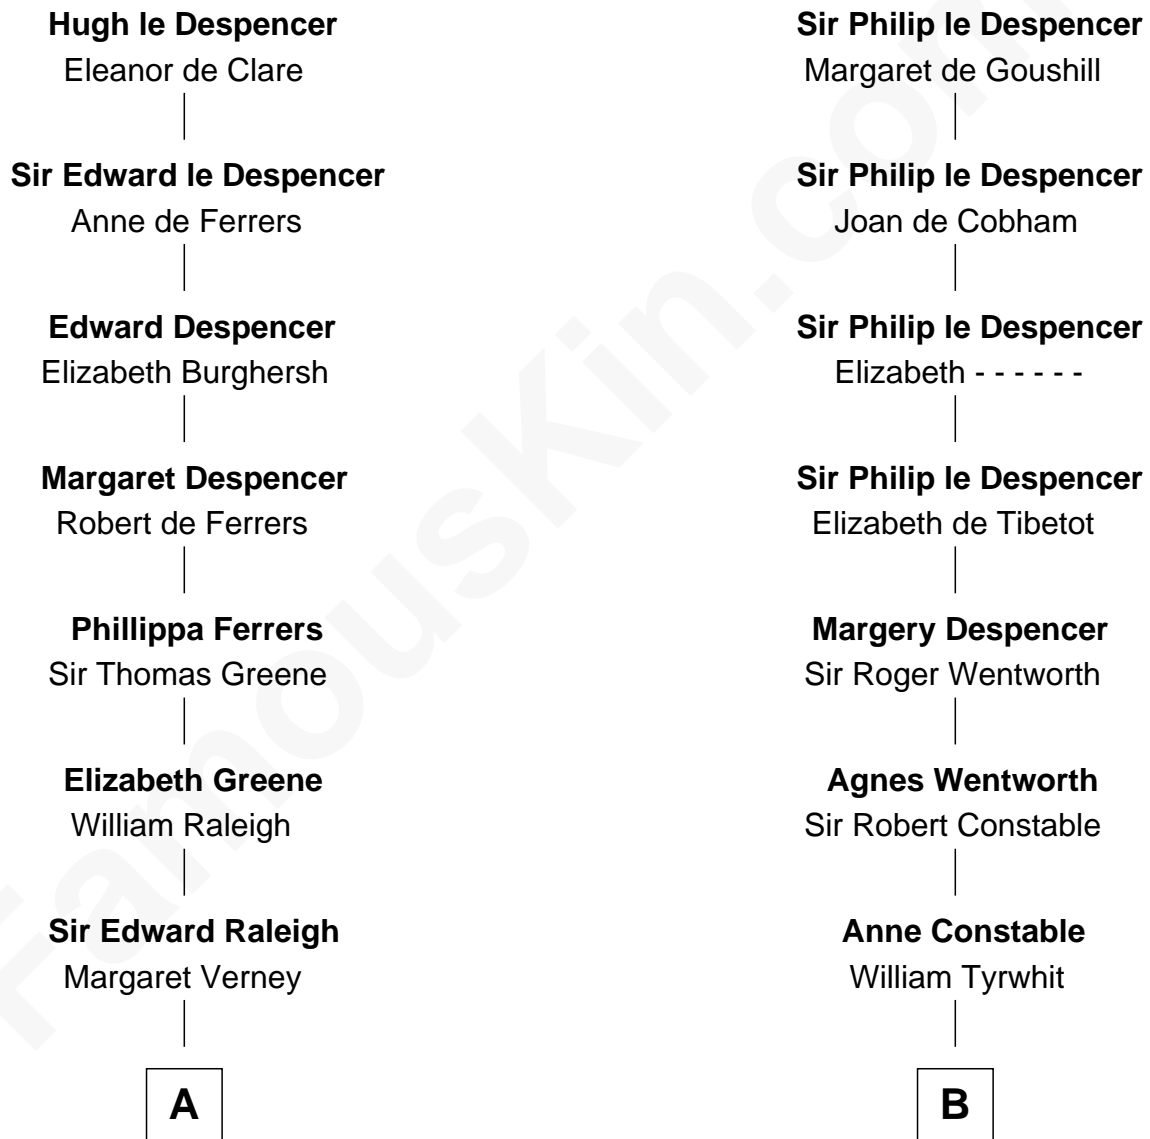

## Relationship Chart of

### Stephen A. Douglas

*Participated in Lincoln-Douglas Debates*

19th cousin 1 time removed of

**Katharine Hepburn**  
*Movie Actress*

**Sir Hugh le Despencer**  
Isabella de Beauchamp

**C**

**Martha Arnold**  
Benajah Douglass

**Dr. Stephen Arnold Douglass**  
Sarah Fiske

**Stephen A. Douglas**  
*The Lincoln-Douglas Debates*

**D**

**Martha Ann Spalding**  
Leman Benton Garlinghouse

**Caroline Garlinghouse**  
Alfred Augustus Houghton