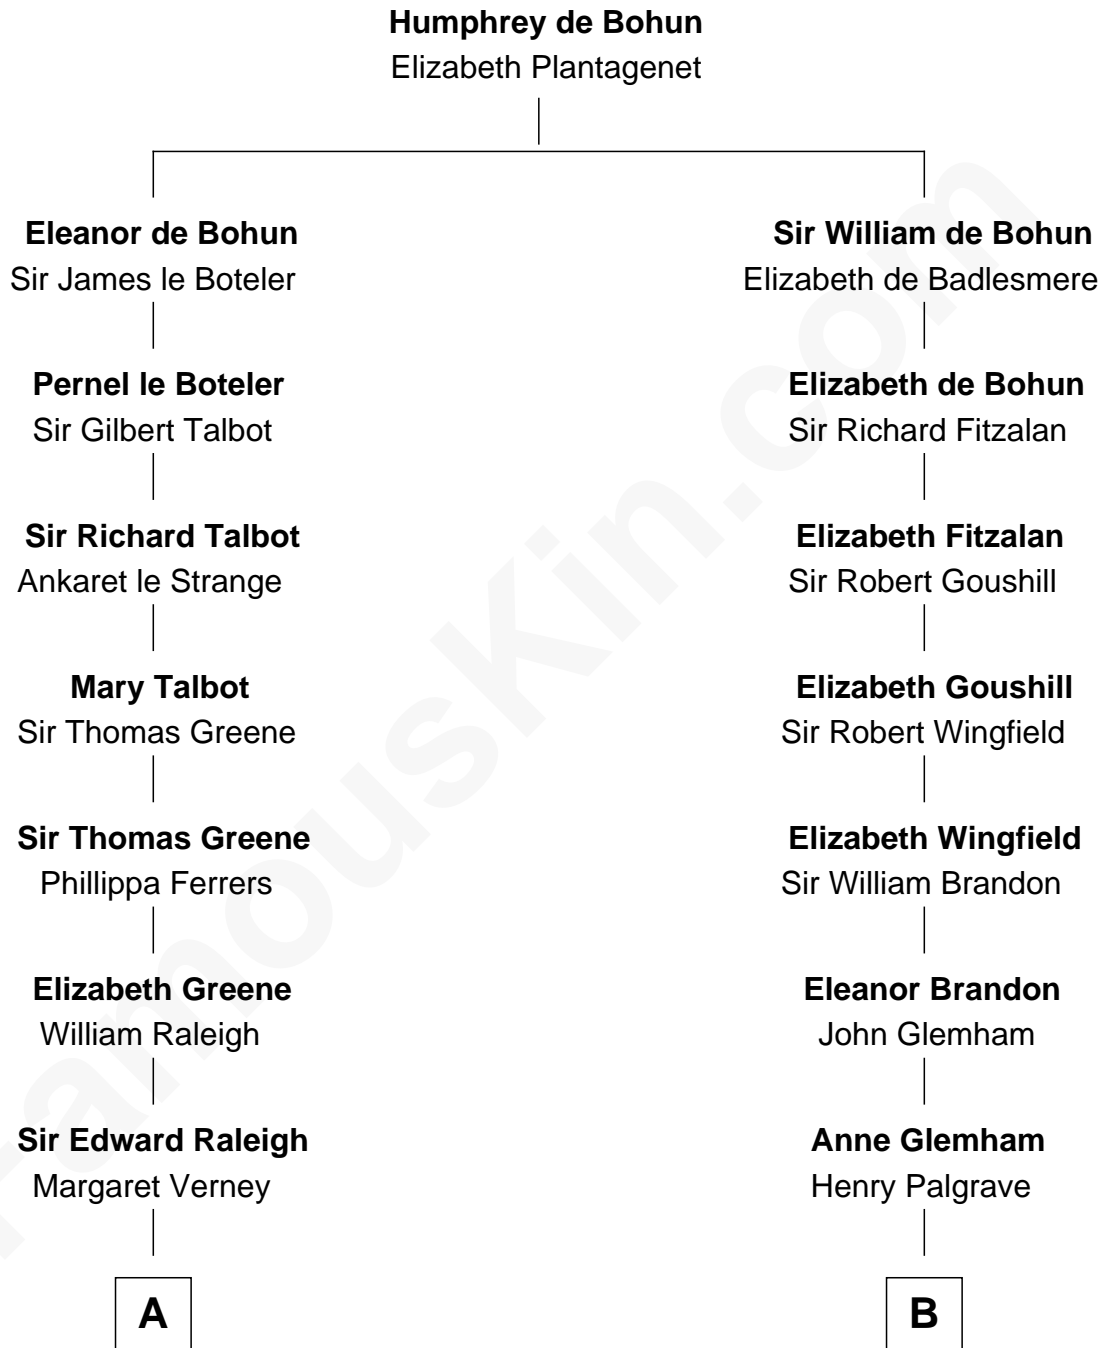

## Relationship Chart of

### Stephen A. Douglas

*Participated in Lincoln-Douglas Debates*

13th cousin 6 times removed of

**Roger Sherman**

*Signer of the Declaration of Independence*

**C**

—  
**Martha Arnold**  
Benajah Douglass

—  
**Dr. Stephen Arnold Douglass**  
Sarah Fiske