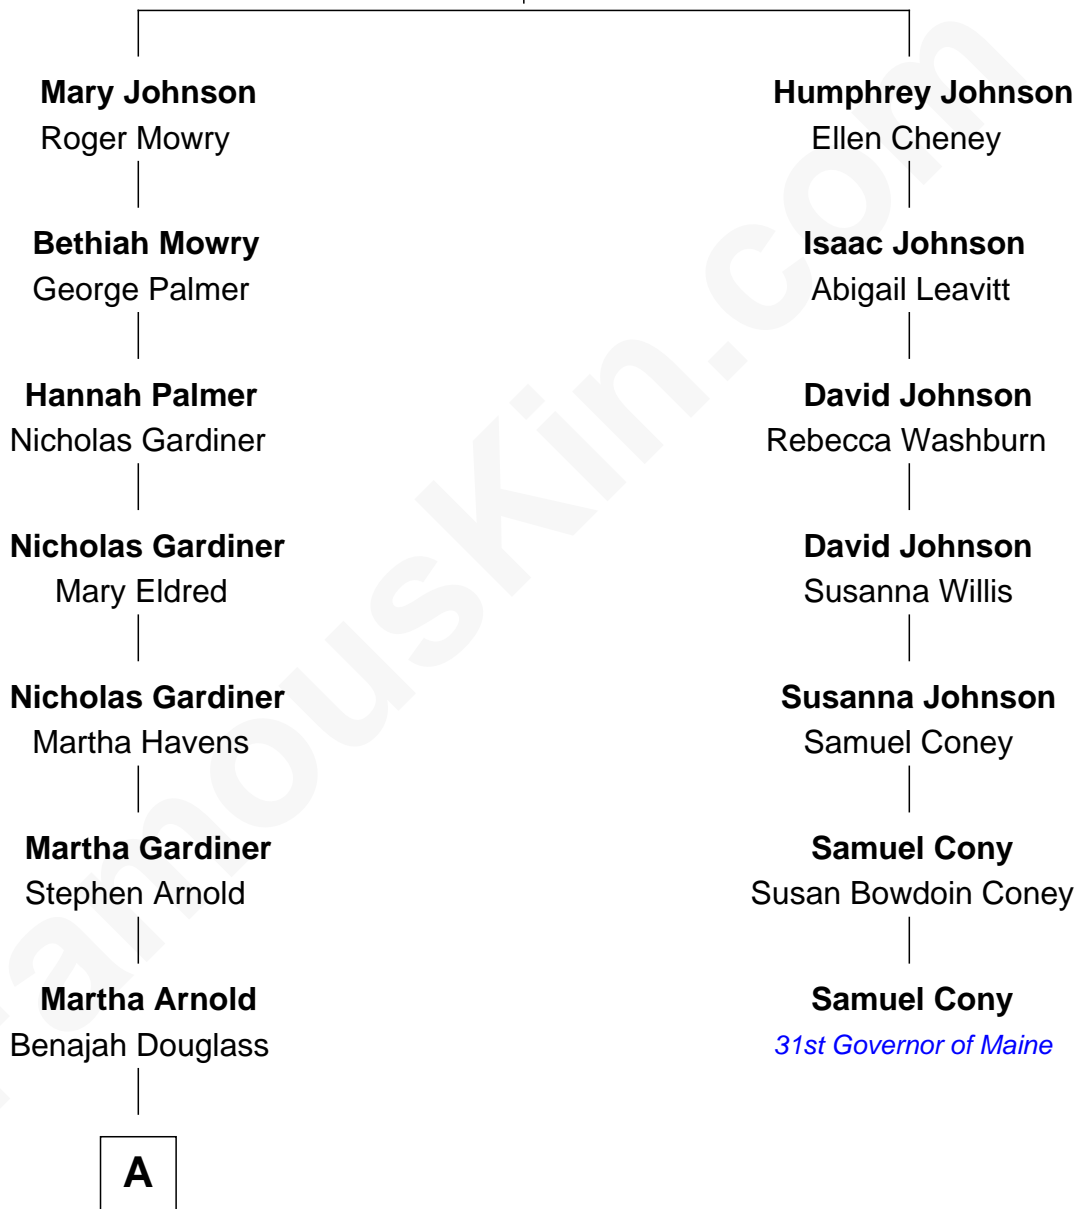

FamousKin.com

Relationship Chart of

Stephen A. Douglas

Participated in Lincoln-Douglas Debates

6th cousin 2 times removed of

Samuel Cony

31st Governor of Maine

John Johnson

Mary Heath

A

Dr. Stephen Arnold Douglass

Sarah Fiske

Stephen A. Douglas

The Lincoln-Douglas Debates

FamousKin.com