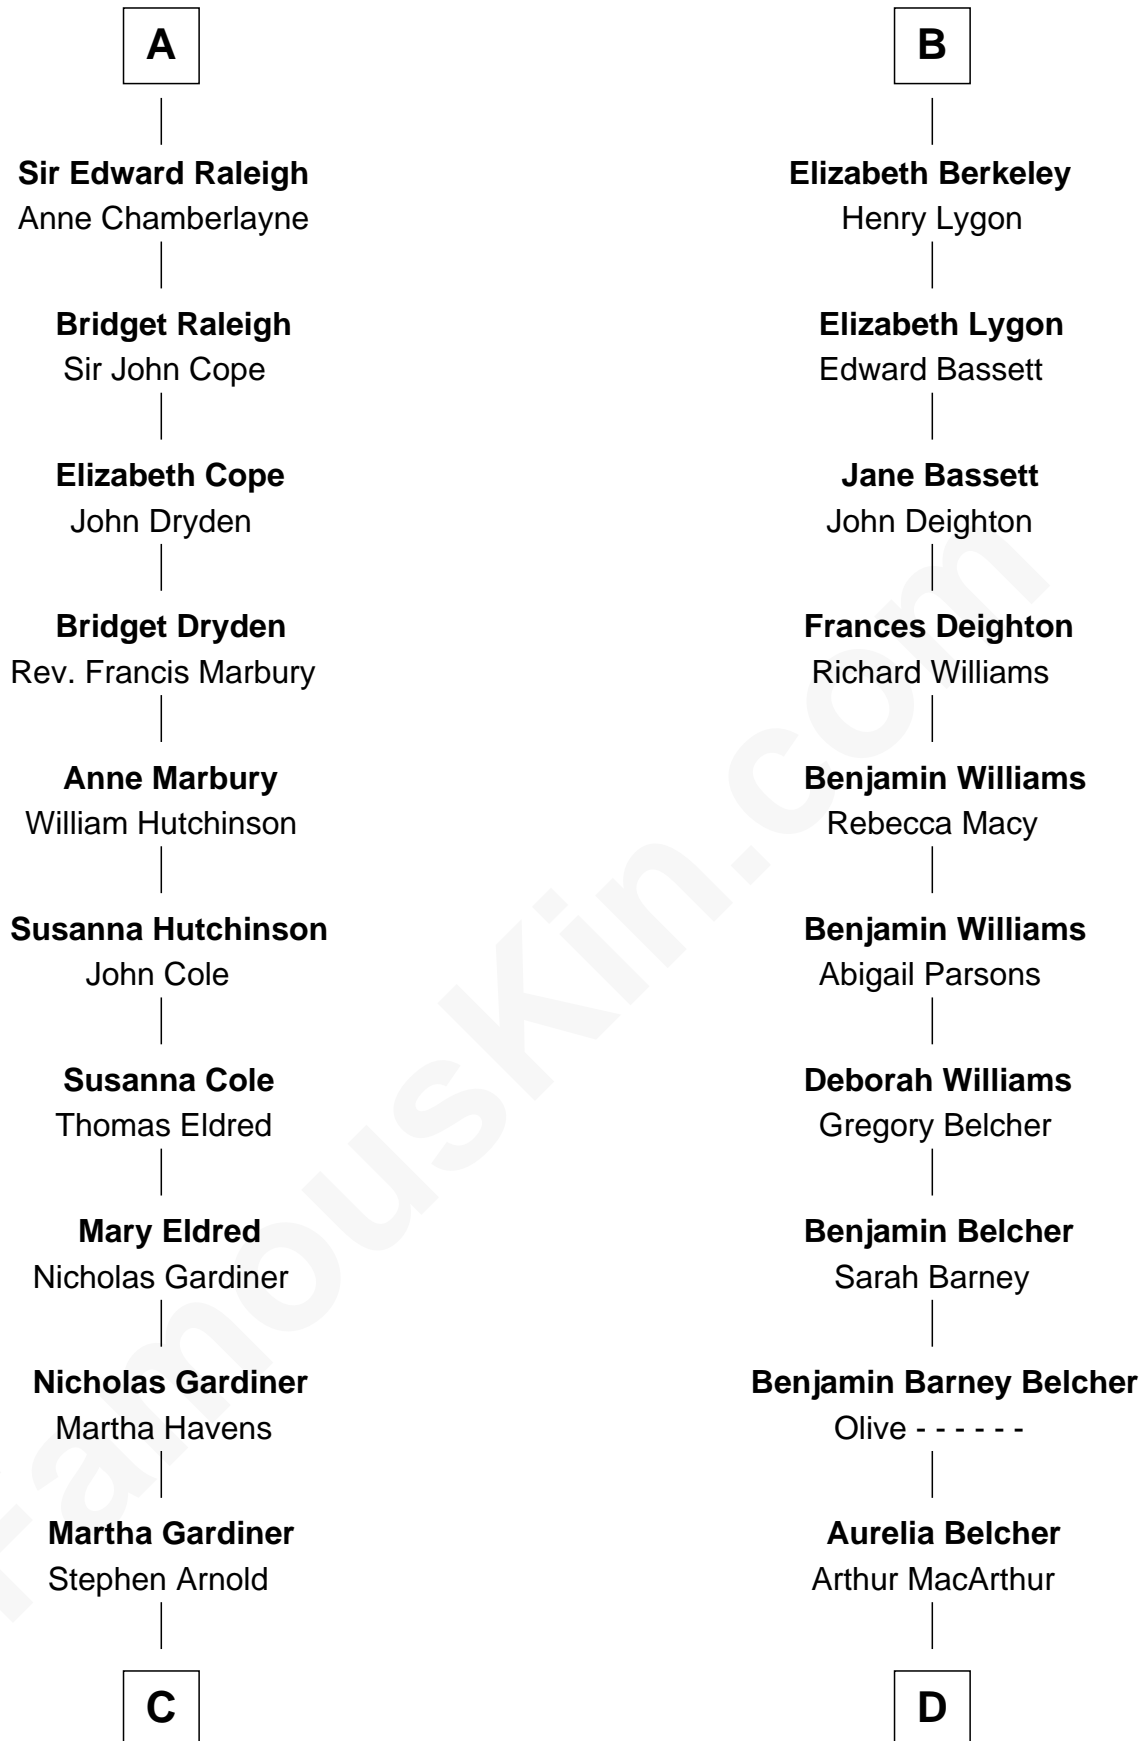

FamousKin.com

Relationship Chart of

Stephen A. Douglas

Participated in Lincoln-Douglas Debates

18th cousin 1 time removed of

General Douglas MacArthur

U.S. Army - World War II

Humphrey de Bohun
Elizabeth Plantagenet

Eleanor de Bohun
Sir James le Boteler

Pernel le Boteler
Sir Gilbert Talbot

Sir Richard Talbot
Ankaret le Strange

Mary Talbot
Sir Thomas Greene

Sir Thomas Greene
Phillippa Ferrers

Elizabeth Greene
William Raleigh

Sir Edward Raleigh
Margaret Verney

A

Sir William de Bohun
Elizabeth de Badlesmere

Elizabeth de Bohun
Sir Richard Fitzalan

Elizabeth Fitzalan
Sir Thomas Mowbray

Isabel Mowbray
Sir James Berkeley

Maurice Berkeley
Isabel Mead

Anne Berkeley
Sir William Dennis

Isabel Dennis
Sir John Berkeley

B

FamousKin.com