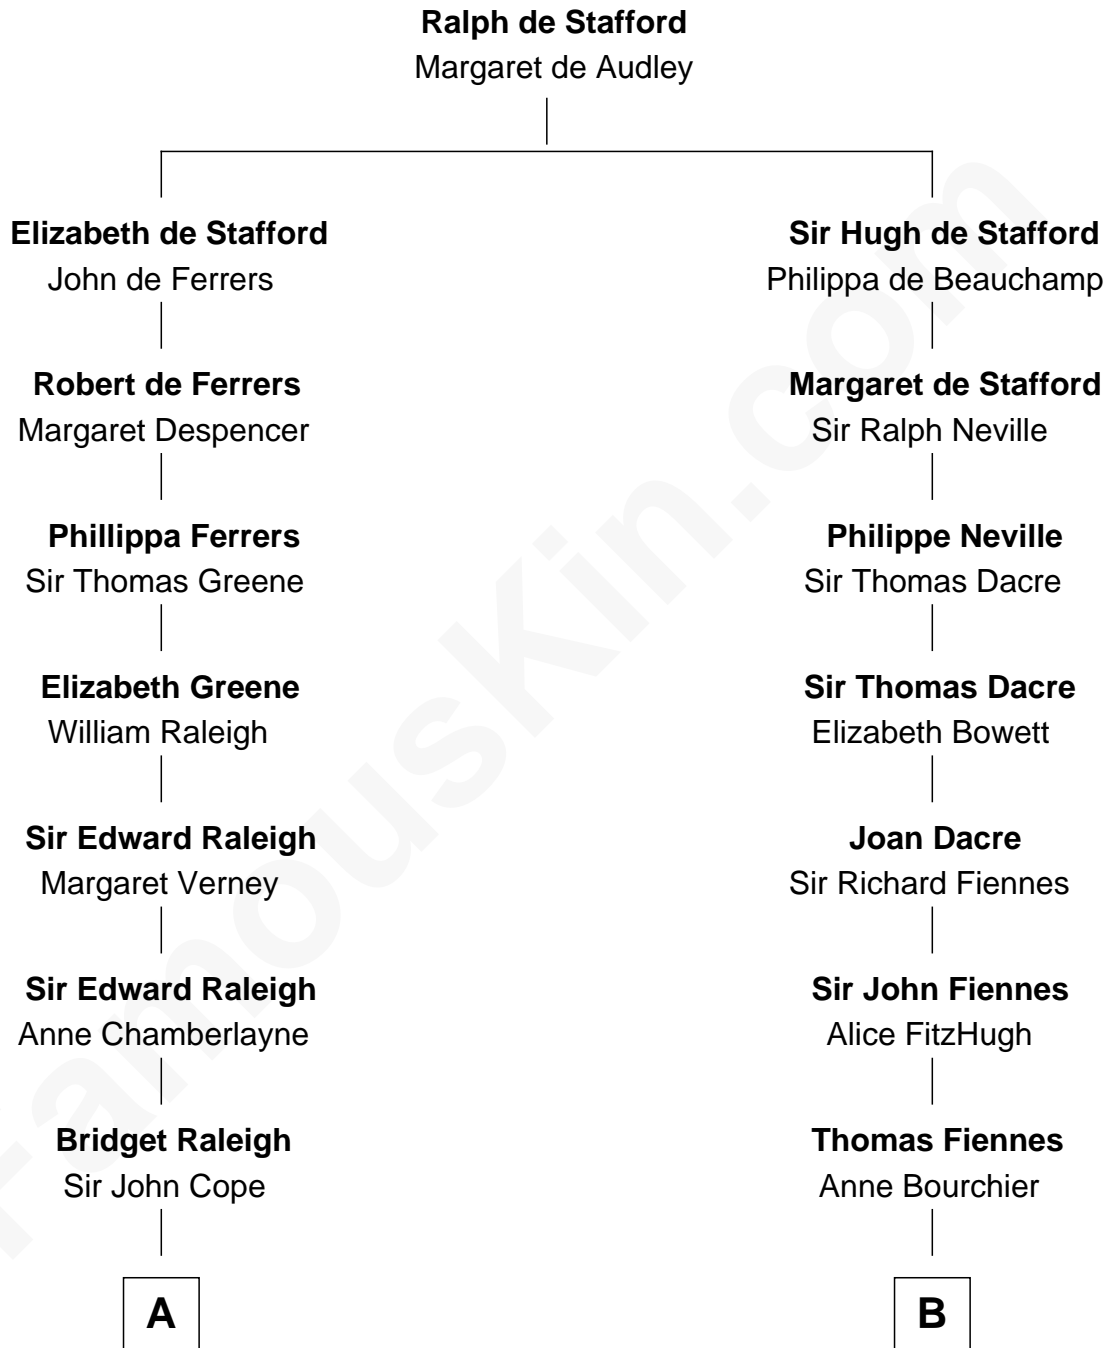

FamousKin.com

Relationship Chart of

Stephen A. Douglas

Participated in Lincoln-Douglas Debates

17th cousin 3 times removed of

Frank Lloyd Wright
American Architect

C

—
Martha Hubbard