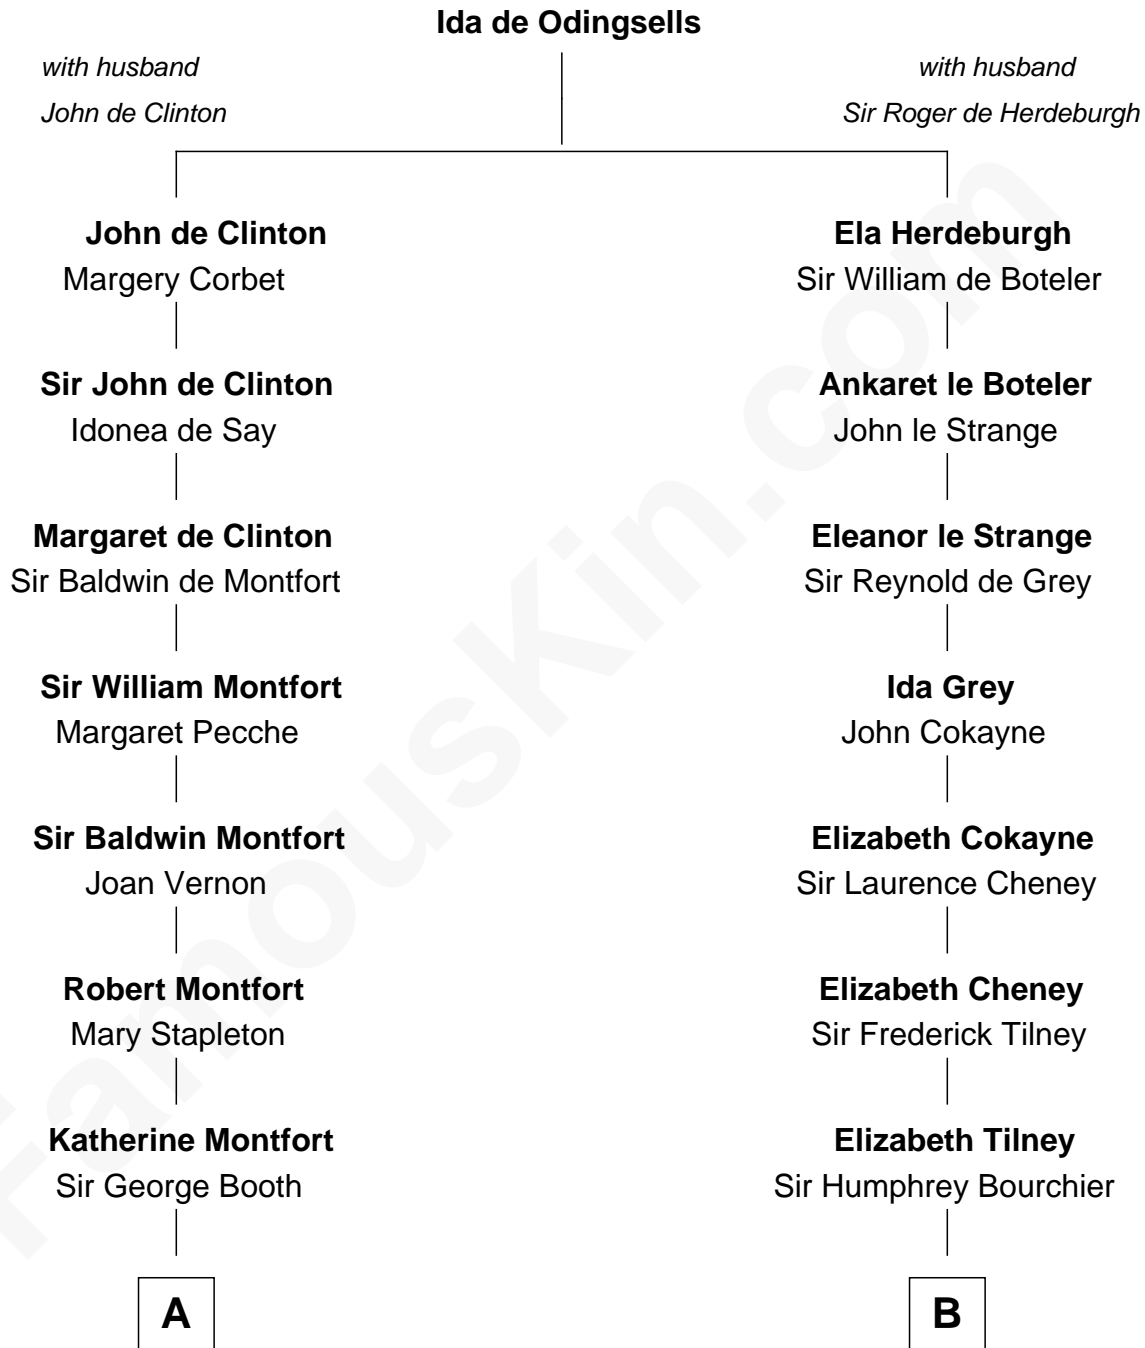

FamousKin.com

Relationship Chart of

Stephen A. Douglas

Participated in Lincoln-Douglas Debates

18th cousin 3 times removed of

Frank Lloyd Wright
American Architect

C

Sarah Fiske
Dr. Stephen Arnold Douglass

Stephen A. Douglas
The Lincoln-Douglas Debates

D

Capt. Russell Hubbard
Mary Gray

Martha Hubbard
David Wright

Rev. David Wright
Abigail Goddard

William Carey Wright
Anna Lloyd Jones

Frank Lloyd Wright
American Architect