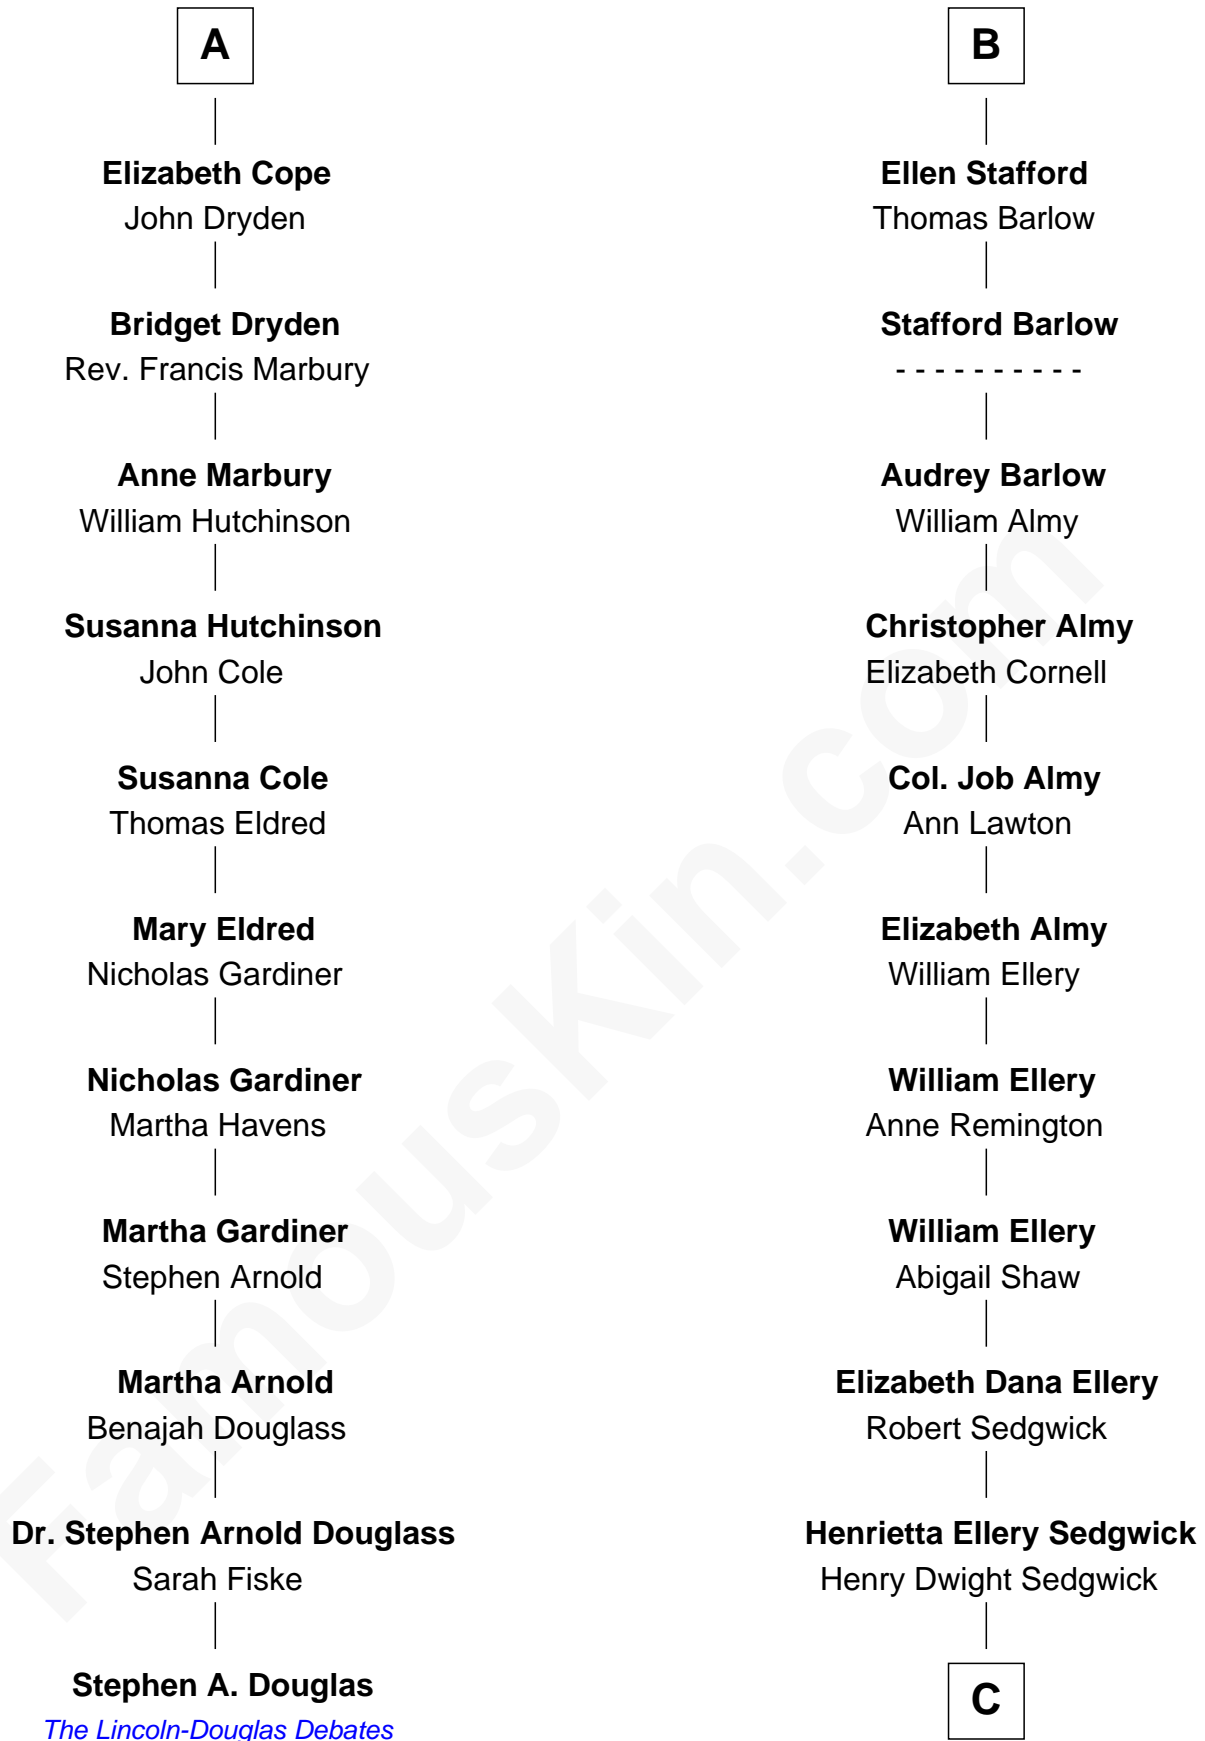

## Relationship Chart of

### Stephen A. Douglas

*Participated in Lincoln-Douglas Debates*

17th cousin 3 times removed of

**Kyra Sedgwick**

*TV and Movie Actress*

**C**

**Henry Dwight Sedgwick**

Sarah May Minturn

**Robert Minturn Sedgwick**

Helen Peabody

**Henry Dwight Sedgwick**

Patricia Ann Rosenwald

**Kyra Sedgwick**

*TV and Movie Actress*