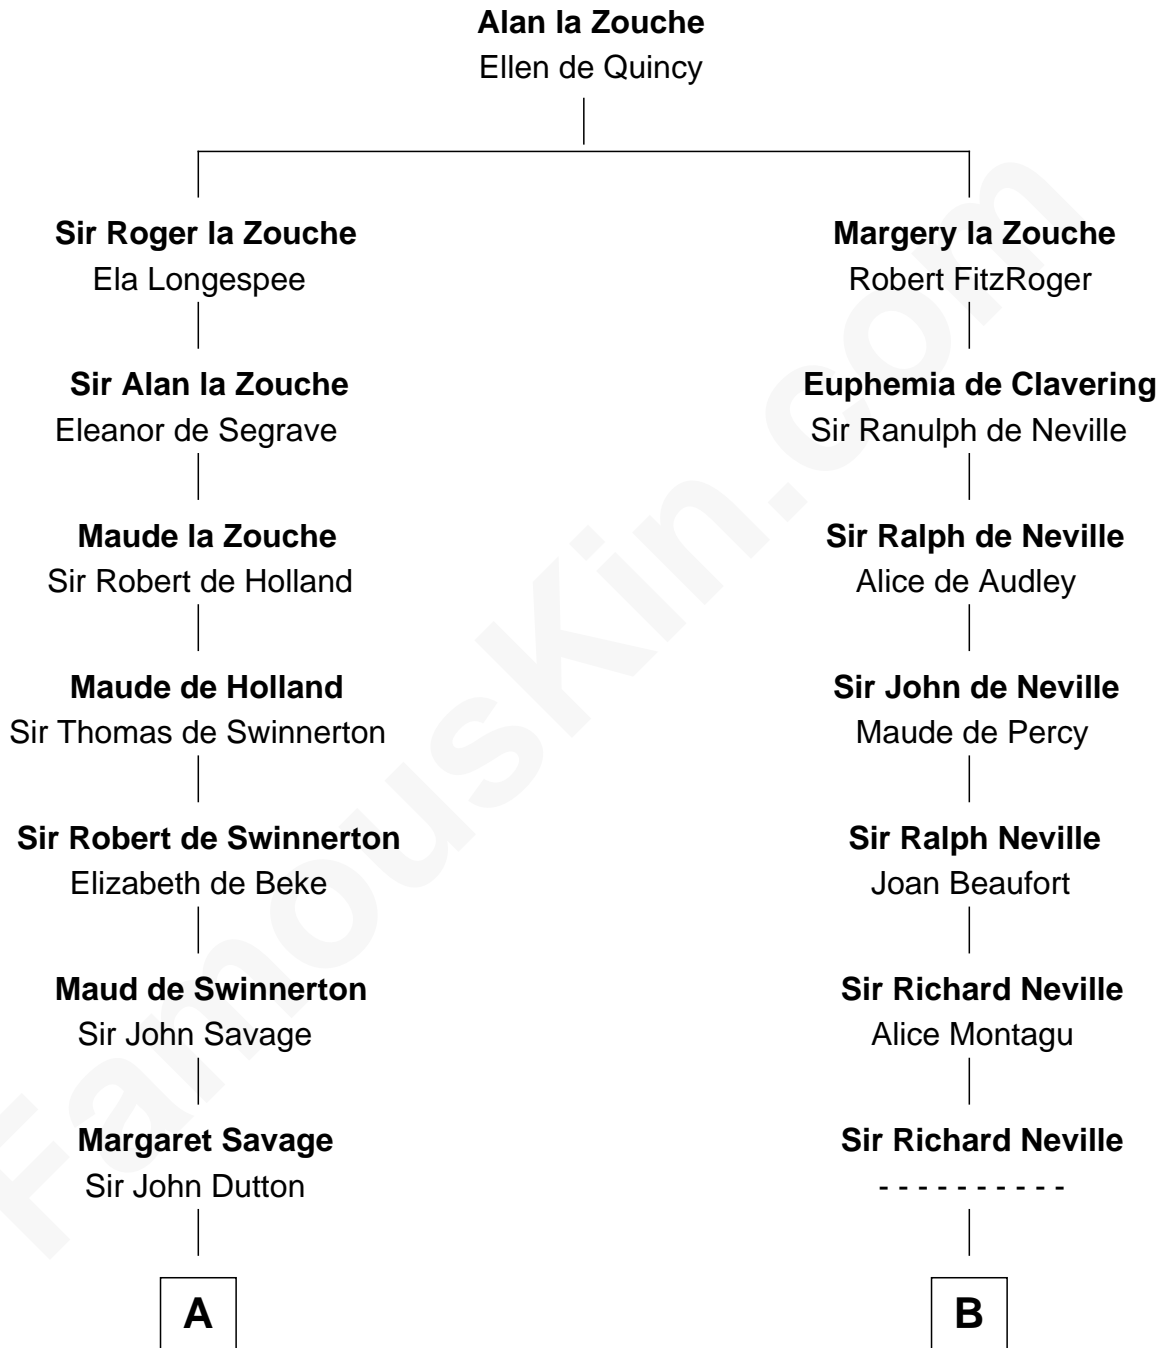

## Relationship Chart of

### Stephen A. Douglas

*Participated in Lincoln-Douglas Debates*

**17th cousin 3 times removed of**

### Fletcher Christian

*Leader of the mutiny on the Bounty*

**A**

**Maude Dutton**  
Sir William Booth

**Sir George Booth**  
Katherine Montfort

**Sir William Booth**  
Ellen Montgomery

**Jane Booth**  
Sir Thomas Holford