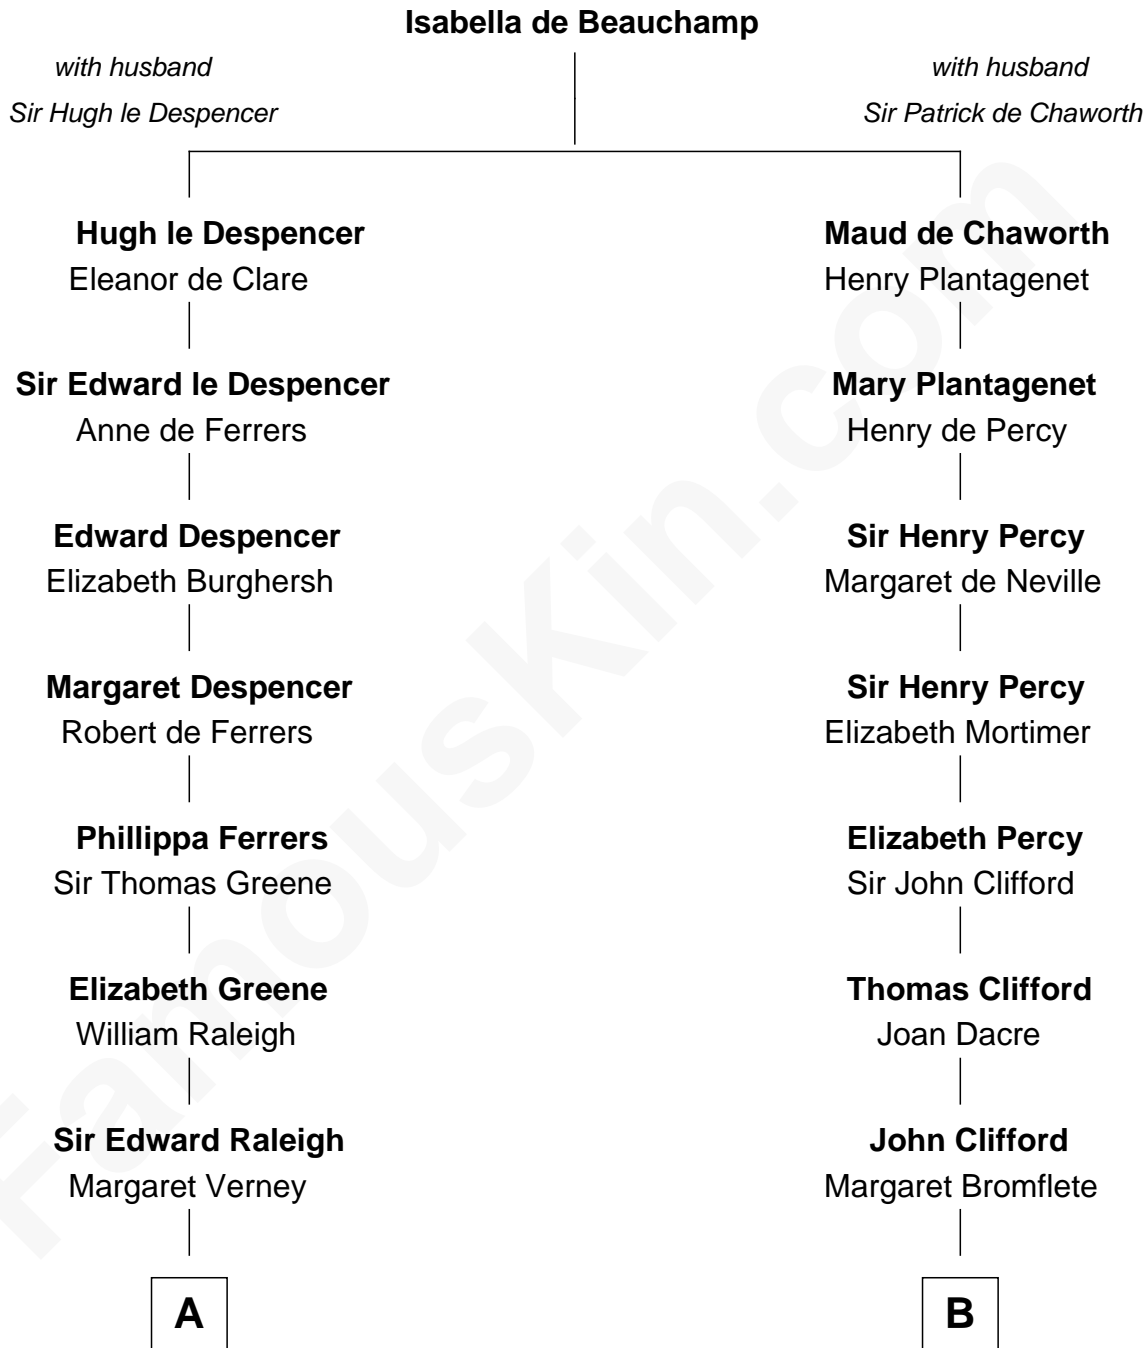

FamousKin.com

Relationship Chart of

Stephen A. Douglas

Participated in Lincoln-Douglas Debates

17th cousin 2 times removed of

Fletcher Christian

Leader of the mutiny on the Bounty

THE "BOUNTY" AT OAHOO

C

—
Martha Arnold
Benajah Douglass

—
Dr. Stephen Arnold Douglass
Sarah Fiske

—
Stephen A. Douglas
The Lincoln-Douglas Debates

FamousKin.com